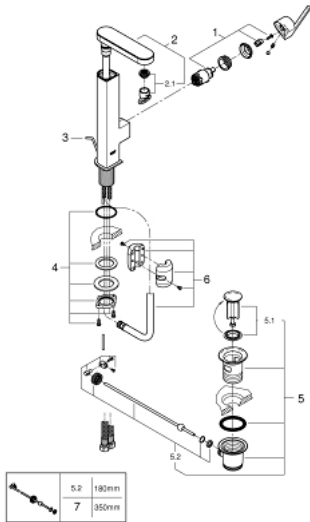

23 843 003 **GROHE PLUS SINGLE-LEVER BASIN MIXER 1/2"**
L-SIZE

PRODUCT DESCRIPTION

- Tyc: Chrome
- single hole installation
- metal lever
- GROHE SilkMove 28 mm ceramic cartridge
- with temperature limiter
- GROHE LongLife finish
- GROHE EcoJoy - Less water, perfect flow
- maximum flow rate (at 3 bar): 5 l/min
- SpeedClean mousseur
- GROHE AquaGuide adjustable mousseur
- rapid installation system
- pull out spout
- Easy Docking Function guarantees easy retraction and smooth docking back to the starting position
- pop-up waste set 1 1/4"
- flexible connection hoses

23 843 003 **GROHE PLUS SINGLE-LEVER BASIN MIXER 1/2"**
L-SIZE

SPARE PARTS

- 1: Cartridge (Spare part-nr. 46963000)
 - 2: Pull out shower (Spare part-nr. 48454000)
 - 2.1: flow control (Spare part-nr. 1137059990)
 - 3: Pop-up rod (Spare part-nr. 46739000)
 - 4: Shank fastening assembly (Spare part-nr. 48384000)
 - 5: Waste set 1 1/4" (Spare part-nr. 28910000)
 - 5.1: Plug (Spare part-nr. 07182000)
 - 5.2: Eccentric rod (Spare part-nr. 07052000)
 - 6: Hose for sink mixer with pull-out dual spray or mousseur (Spare part-nr. 48293000)
 - 7: Eccentric rod (Spare part-nr. 07341000)*
- * Optional accessories