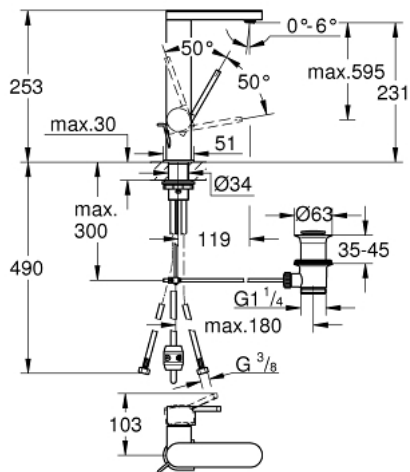

23 843 003 **GROHE PLUS SINGLE-LEVER BASIN MIXER 1/2"**
L-SIZE

PRODUCT DESCRIPTION

- Tyc: Chrome
- single hole installation
- metal lever
- GROHE SilkMove 28 mm ceramic cartridge
- with temperature limiter
- GROHE LongLife finish
- GROHE EcoJoy - Less water, perfect flow
- maximum flow rate (at 3 bar): 5 l/min
- SpeedClean mousseur
- GROHE AquaGuide adjustable mousseur
- rapid installation system
- pull out spout
- Easy Docking Function guarantees easy retraction and smooth docking back to the starting position
- pop-up waste set 1 1/4"
- flexible connection hoses

23 843 003 **GROHE PLUS SINGLE-LEVER BASIN MIXER 1/2"**
L-SIZE

SPARE PARTS

- 1: Cartridge (Spare part-nr. 46963000)
 - 2: Pull out shower (Spare part-nr. 48454000)
 - 2.1: flow control (Spare part-nr. 1137059990)
 - 3: Pop-up rod (Spare part-nr. 46739000)
 - 4: Shank fastening assembly (Spare part-nr. 48384000)
 - 5: Waste set 1 1/4" (Spare part-nr. 28910000)
 - 5.1: Plug (Spare part-nr. 07182000)
 - 5.2: Eccentric rod (Spare part-nr. 07052000)
 - 6: Hose for sink mixer with pull-out dual spray or mousseur (Spare part-nr. 48293000)
 - 7: Eccentric rod (Spare part-nr. 07341000)*
- * Optional accessories