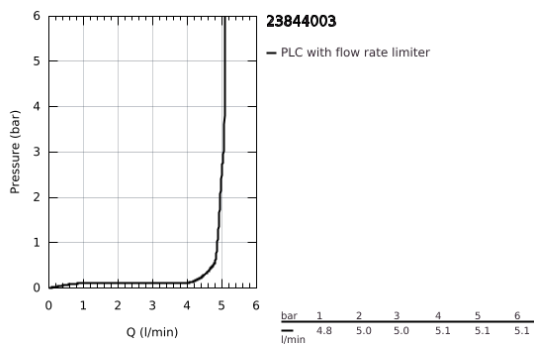

23 844 003 GROHE PLUS SINGLE-LEVER BASIN MIXER 1/2" L-SIZE

PRODUCT DESCRIPTION

- Colour: chrome
- single hole installation
- metal lever
- GROHE SilkMove 28 mm ceramic cartridge
- with temperature limiter
- GROHE LongLife finish
- GROHE EcoJoy - less water, perfect flow
- maximum flow rate (at 3 bar): 5 l/min
- SpeedClean mousseur
- GROHE AquaGuide adjustable mousseur
- rapid installation system
- pull out spout
- Easy Docking Function guarantees easy retraction and smooth docking back to the starting position
- smooth body with push-open waste set 1 1/4"
- flexible connection hoses

23 844 003 GROHE PLUS SINGLE-LEVER BASIN MIXER 1/2" L-SIZE

SPARE PARTS

- 1: Cartridge (Spare part-nr. 46963000)
- 2: Pull out shower (Spare part-nr. 48454000)
- 2.1: flow control (Spare part-nr. 1137059990)
- 3: Pop-up rod (Spare part-nr. 46739000)
- 4: Shank fastening assembly (Spare part-nr. 48384000)
- 5: Waste set with push-open plug (Spare part-nr. 65807000)
- 6: Hose for sink mixer with pull-out dual spray or mousseur (Spare part-nr. 48293000)