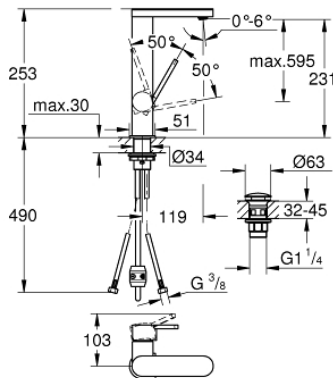

23 844 003 GROHE PLUS SINGLE-LEVER BASIN MIXER 1/2" L-SIZE

PRODUCT DESCRIPTION

- Colour: chrome
- single hole installation
- metal lever
- GROHE SilkMove 28 mm ceramic cartridge
- with temperature limiter
- GROHE LongLife finish
- GROHE EcoJoy - less water, perfect flow
- maximum flow rate (at 3 bar): 5 l/min
- SpeedClean mousseur
- GROHE AquaGuide adjustable mousseur
- rapid installation system
- pull out spout
- Easy Docking Function guarantees easy retraction and smooth docking back to the starting position
- smooth body with push-open waste set 1 1/4"
- flexible connection hoses

23 844 003 GROHE PLUS SINGLE-LEVER BASIN MIXER 1/2" L-SIZE

SPARE PARTS

- 1: Cartridge (Spare part-nr. 46963000)
- 2: Pull out shower (Spare part-nr. 48454000)
- 2.1: flow control (Spare part-nr. 1137059990)
- 3: Pop-up rod (Spare part-nr. 46739000)
- 4: Shank fastening assembly (Spare part-nr. 48384000)
- 5: Waste set with push-open plug (Spare part-nr. 65807000)
- 6: Hose for sink mixer with pull-out dual spray or mousseur (Spare part-nr. 48293000)