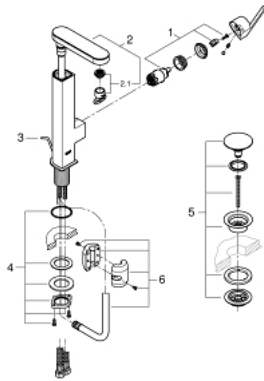

23 844 003 **GROHE PLUS SINGLE-LEVER BASIN MIXER 1/2"**
L-SIZE

PRODUCT DESCRIPTION

- Tyc: Chrome
- single hole installation
- metal lever
- GROHE SilkMove 28 mm ceramic cartridge
- with temperature limiter
- GROHE LongLife finish
- GROHE EcoJoy - Less water, perfect flow
- maximum flow rate (at 3 bar): 5 l/min
- SpeedClean mousseur
- GROHE AquaGuide adjustable mousseur
- rapid installation system
- pull out spout
- Easy Docking Function guarantees easy retraction and smooth docking back to the starting position
- smooth body with push-open waste set 1 1/4"
- flexible connection hoses

23 844 003 **GROHE PLUS SINGLE-LEVER BASIN MIXER 1/2"**
L-SIZE

SPARE PARTS

- 1: Cartridge (Spare part-nr. 46963000)
- 2: Pull out shower (Spare part-nr. 48454000)
- 2.1: flow control (Spare part-nr. 1137059990)
- 3: Pop-up rod (Spare part-nr. 46739000)
- 4: Shank fastening assembly (Spare part-nr. 48384000)
- 5: Waste set with push-open plug (Spare part-nr. 65807000)
- 6: Hose for sink mixer with pull-out dual spray or mousseur (Spare part-nr. 48293000)