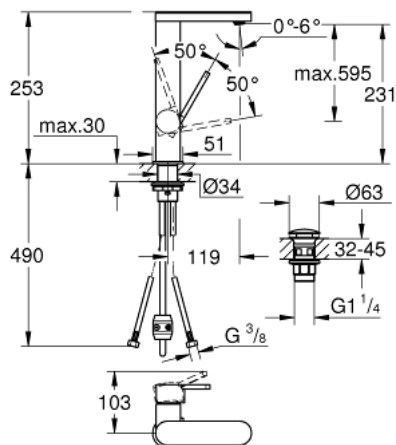

23 844 003 **GROHE PLUS SINGLE-LEVER BASIN MIXER 1/2"**
L-SIZE

PRODUCT DESCRIPTION

- Tyc: Chrome
- single hole installation
- metal lever
- GROHE SilkMove 28 mm ceramic cartridge
- with temperature limiter
- GROHE LongLife finish
- GROHE EcoJoy - Less water, perfect flow
- maximum flow rate (at 3 bar): 5 l/min
- SpeedClean mousseur
- GROHE AquaGuide adjustable mousseur
- rapid installation system
- pull out spout
- Easy Docking Function guarantees easy retraction and smooth docking back to the starting position
- smooth body with push-open waste set 1 1/4"
- flexible connection hoses

23 844 003 **GROHE PLUS SINGLE-LEVER BASIN MIXER 1/2"**
L-SIZE

SPARE PARTS

- 1: Cartridge (Spare part-nr. 46963000)
- 2: Pull out shower (Spare part-nr. 48454000)
- 2.1: flow control (Spare part-nr. 1137059990)
- 3: Pop-up rod (Spare part-nr. 46739000)
- 4: Shank fastening assembly (Spare part-nr. 48384000)
- 5: Waste set with push-open plug (Spare part-nr. 65807000)
- 6: Hose for sink mixer with pull-out dual spray or mousseur (Spare part-nr. 48293000)