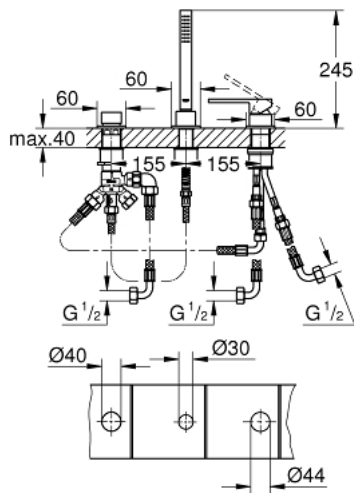

23 845 003 GROHE PLUS THREE-HOLE SINGLE-LEVER BATH COMBINATION

PRODUCT DESCRIPTION

- Colour: chrome
- three hole installation
- GROHE SilkMove 35 mm ceramic cartridge
- with temperature limiter
- GROHE LongLife finish
- consisting of:
 - single lever mixer operating element
 - diverter bath/shower
 - without spout
- Euphoria Cube hand shower 7.6 l/min
- metal shower hose 2000 mm (always chrome for any colour of the set)
- flexible connection hoses
- connection for shower hose
- protected against backflow
- for use with baseframe 29 037 002 (please order separately)
- for combination with 28 990 / 28 991
- min. recommended pressure 1.0 bar

23 845 003 GROHE PLUS THREE-HOLE SINGLE-LEVER BATH COMBINATION

SPARE PARTS

- 1: Cartridge (Spare part-nr. 46374000)
 - 2: Dirt strainer (Spare part-nr. 0700200M)
 - 3: Cone nut (Spare part-nr. 08864000)
 - 4: Compression spring (Spare part-nr. 00869000)
 - 5: Diverter knob (Spare part-nr. 48494000)
 - 6: Diverter (Spare part-nr. 45443000)
 - 6.1: O-Ring $\varnothing 6 \times \varnothing 2$ (Spare part-nr. 0128300M)
 - 6.2: Sealing washer (Spare part-nr. 0120500M)
 - 7: Repl.kit f.spout shank (Spare part-nr. 45456000)
 - 8: Non-return valve (Spare part-nr. 08565000)
 - 9: Connecting hose (Spare part-nr. 07300000)
 - 10: Metal shower hose (Spare part-nr. 28146000)
 - 11: Socket spanner (Spare part-nr. 19332000)*
- * Optional accessories