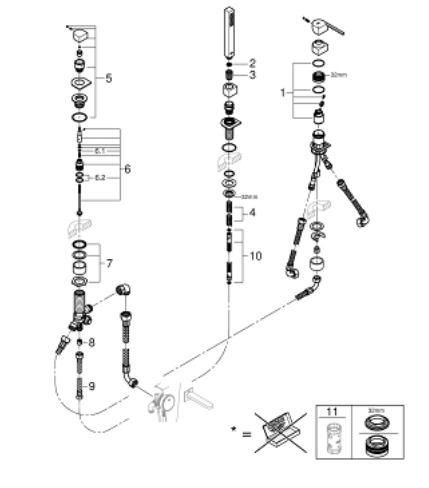

23 845 003 GROHE PLUS THREE-HOLE SINGLE-LEVER BATH COMBINATION

PRODUCT DESCRIPTION

- Colour: chrome
- three hole installation
- GROHE SilkMove 35 mm ceramic cartridge
- with temperature limiter
- GROHE LongLife finish
- consisting of:
 - single lever mixer operating element
 - diverter bath/shower
 - without spout
- Euphoria Cube hand shower 7.6 l/min
- metal shower hose 2000 mm (always chrome for any colour of the set)
- flexible connection hoses
- connection for shower hose
- protected against backflow
- for use with baseframe 29 037 002 (please order separately)
- for combination with 28 990 / 28 991
- min. recommended pressure 1.0 bar

23 845 003 GROHE PLUS THREE-HOLE SINGLE-LEVER BATH COMBINATION

SPARE PARTS

- 1: Cartridge (Spare part-nr. 46374000)
 - 2: Dirt strainer (Spare part-nr. 0700200M)
 - 3: Cone nut (Spare part-nr. 08864000)
 - 4: Compression spring (Spare part-nr. 00869000)
 - 5: Diverter knob (Spare part-nr. 48494000)
 - 6: Diverter (Spare part-nr. 45443000)
 - 6.1: O-Ring $\varnothing 6 \times \varnothing 2$ (Spare part-nr. 0128300M)
 - 6.2: Sealing washer (Spare part-nr. 0120500M)
 - 7: Repl.kit f.spout shank (Spare part-nr. 45456000)
 - 8: Non-return valve (Spare part-nr. 08565000)
 - 9: Connecting hose (Spare part-nr. 07300000)
 - 10: Metal shower hose (Spare part-nr. 28146000)
 - 11: Socket spanner (Spare part-nr. 19332000)*
- * Optional accessories