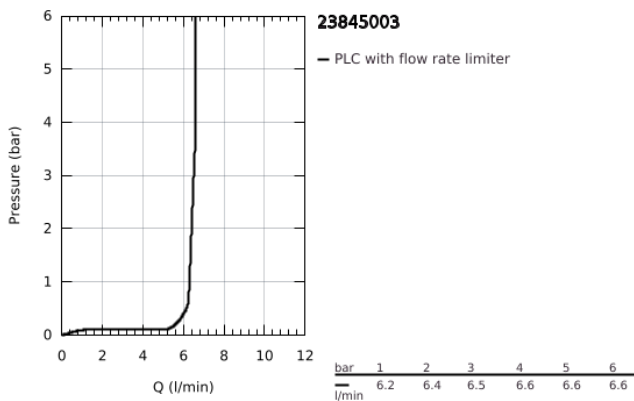

23 845 003 GROHE PLUS THREE-HOLE SINGLE-LEVER BATH COMBINATION

PRODUCT DESCRIPTION

- Colour: chrome
- three hole installation
- GROHE SilkMove 35 mm ceramic cartridge
- with temperature limiter
- GROHE LongLife finish
- consisting of:
 - single lever mixer operating element
 - diverter bath/shower
 - without spout
- Euphoria Cube hand shower 7.6 l/min
- metal shower hose 2000 mm (always chrome for any colour of the set)
- flexible connection hoses
- connection for shower hose
- protected against backflow
- for use with baseframe 29 037 002 (please order separately)
- for combination with 28 990 / 28 991
- min. recommended pressure 1.0 bar

23 845 003 GROHE PLUS THREE-HOLE SINGLE-LEVER BATH COMBINATION

SPARE PARTS

- 1: Cartridge (Spare part-nr. 46374000)
 - 2: Dirt strainer (Spare part-nr. 0700200M)
 - 3: Cone nut (Spare part-nr. 08864000)
 - 4: Compression spring (Spare part-nr. 00869000)
 - 5: Diverter knob (Spare part-nr. 48494000)
 - 6: Diverter (Spare part-nr. 45443000)
 - 6.1: O-Ring $\varnothing 6 \times \varnothing 2$ (Spare part-nr. 0128300M)
 - 6.2: Sealing washer (Spare part-nr. 0120500M)
 - 7: Repl.kit f.spout shank (Spare part-nr. 45456000)
 - 8: Non-return valve (Spare part-nr. 08565000)
 - 9: Connecting hose (Spare part-nr. 07300000)
 - 10: Metal shower hose (Spare part-nr. 28146000)
 - 11: Socket spanner (Spare part-nr. 19332000)*
- * Optional accessories