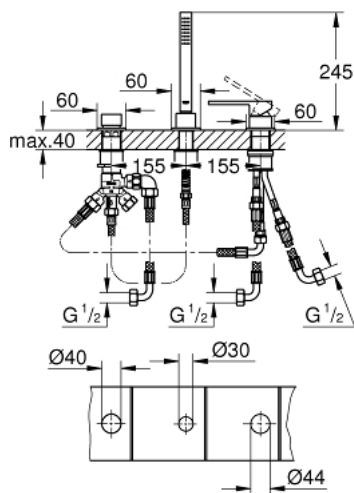

23 845 003 GROHE PLUS THREE-HOLE SINGLE-LEVER BATH COMBINATION

PRODUCT DESCRIPTION

- Tyc: Chrome
- three hole installation
- GROHE SilkMove 35 mm ceramic cartridge
- with temperature limiter
- GROHE LongLife finish
- consisting of:
 - single lever mixer operating element
 - diverter bath/shower
 - without spout
 - Euphoria Cube hand shower 7.6 l/min
 - metal shower hose 2000 mm (always chrome for any colour of the set)
 - flexible connection hoses
 - connection for shower hose
 - protected against backflow
 - for use with baseframe 29 037 002 (please order separately)
 - for combination with 28 990 / 28 991
 - min. recommended pressure 1.0 bar

23 845 003 GROHE PLUS THREE-HOLE SINGLE-LEVER BATH COMBINATION

SPARE PARTS

- 1: Cartridge (Spare part-nr. 46374000)
 - 2: Dirt strainer (Spare part-nr. 0700200M)
 - 3: Cone nut (Spare part-nr. 08864000)
 - 4: Compression spring (Spare part-nr. 00869000)
 - 5: Diverter knob (Spare part-nr. 48494000)
 - 6: Diverter (Spare part-nr. 45443000)
 - 6.1: Sealing washer $\varnothing 6 \times \varnothing 2$ (Spare part-nr. 0128300M)
 - 6.2: Sealing washer (Spare part-nr. 0120500M)
 - 7: Shank (Spare part-nr. 45456000)
 - 8: Non-return valve (Spare part-nr. 08565000)
 - 9: Connecting hose (Spare part-nr. 07300000)
 - 10: Metal shower hose (Spare part-nr. 28146000)
 - 11: Socket spanner (Spare part-nr. 19332000)*
- * Optional accessories