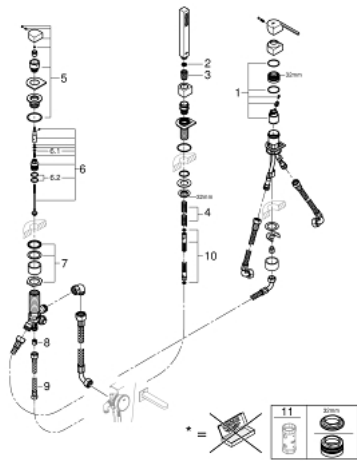

23 845 003 GROHE PLUS THREE-HOLE SINGLE-LEVER BATH COMBINATION

PRODUCT DESCRIPTION

- Tyc: Chrome
- three hole installation
- GROHE SilkMove 35 mm ceramic cartridge
- with temperature limiter
- GROHE LongLife finish
- consisting of:
 - single lever mixer operating element
 - diverter bath/shower
 - without spout
 - Euphoria Cube hand shower 7.6 l/min
 - metal shower hose 2000 mm (always chrome for any colour of the set)
 - flexible connection hoses
 - connection for shower hose
 - protected against backflow
 - for use with baseframe 29 037 002 (please order separately)
 - for combination with 28 990 / 28 991
 - min. recommended pressure 1.0 bar

23 845 003 GROHE PLUS THREE-HOLE SINGLE-LEVER BATH COMBINATION

SPARE PARTS

- 1: Cartridge (Spare part-nr. 46374000)
 - 2: Dirt strainer (Spare part-nr. 0700200M)
 - 3: Cone nut (Spare part-nr. 08864000)
 - 4: Compression spring (Spare part-nr. 00869000)
 - 5: Diverter knob (Spare part-nr. 48494000)
 - 6: Diverter (Spare part-nr. 45443000)
 - 6.1: Sealing washer $\varnothing 6 \times \varnothing 2$ (Spare part-nr. 0128300M)
 - 6.2: Sealing washer (Spare part-nr. 0120500M)
 - 7: Shank (Spare part-nr. 45456000)
 - 8: Non-return valve (Spare part-nr. 08565000)
 - 9: Connecting hose (Spare part-nr. 07300000)
 - 10: Metal shower hose (Spare part-nr. 28146000)
 - 11: Socket spanner (Spare part-nr. 19332000)*
- * Optional accessories