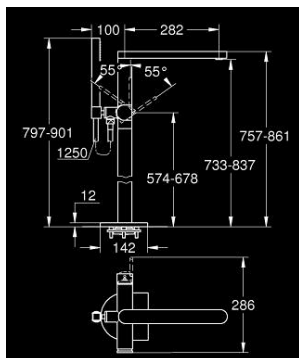

23 846 003 GROHE PLUS SINGLE-LEVER BATH MIXER 1/2" FLOOR MOUNTED

PRODUCT DESCRIPTION

- Colour: chrome
- for use with rough-in set 45 984 001
- without roughing-in set
- GROHE SilkMove 35 mm ceramic cartridge
- with temperature limiter
- GROHE LongLife finish
- automatic diverter: bath/shower
- spout with laminar mousseur
- projection 282 mm
- integrated non-return valve in the shower outlet 1/2"
- with shower holder
- hand shower Euphoria Cube 6.6 l/min
- Silverflex shower hose 1250 mm 1/2" x 1/2" (28 362)
- protected against backflow
- min. recommended pressure 1.0 bar

23 846 003 GROHE PLUS SINGLE-LEVER BATH MIXER 1/2" FLOOR MOUNTED

SPARE PARTS

- 1: Lever (Spare part-nr. 48450000)
 - 2: Cartridge (Spare part-nr. 46374000)
 - 3: Diverter (Spare part-nr. 48451000)
 - 4: Mousseur (Spare part-nr. 48009000)
 - 5: Non-return valve (Spare part-nr. 08565000)
 - 6: Dirt strainer (Spare part-nr. 0700200M)
 - 7: Socket spanner (Spare part-nr. 19332000)*
- * Optional accessories