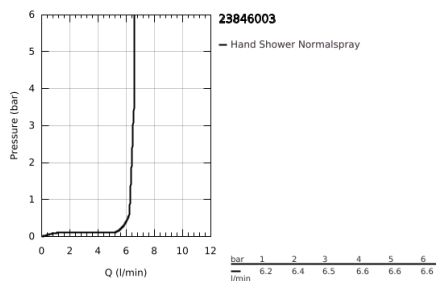

23 846 003 GROHE PLUS SINGLE-LEVER BATH MIXER 1/2" FLOOR MOUNTED

PRODUCT DESCRIPTION

- Colour: chrome
- for use with rough-in set 45 984 001
- without roughing-in set
- GROHE SilkMove 35 mm ceramic cartridge
- with temperature limiter
- GROHE LongLife finish
- automatic diverter: bath/shower
- spout with laminar mousseur
- projection 282 mm
- integrated non-return valve in the shower outlet 1/2"
- with shower holder
- hand shower Euphoria Cube 6.6 l/min
- Silverflex shower hose 1250 mm 1/2" x 1/2" (28 362)
- protected against backflow
- min. recommended pressure 1.0 bar

23 846 003 GROHE PLUS SINGLE-LEVER BATH MIXER 1/2" FLOOR MOUNTED

SPARE PARTS

- 1: Lever (Spare part-nr. 48450000)
 - 2: Cartridge (Spare part-nr. 46374000)
 - 3: Diverter (Spare part-nr. 48451000)
 - 4: Mousseur (Spare part-nr. 48009000)
 - 5: Non-return valve (Spare part-nr. 08565000)
 - 6: Dirt strainer (Spare part-nr. 0700200M)
 - 7: Socket spanner (Spare part-nr. 19332000)*
- * Optional accessories