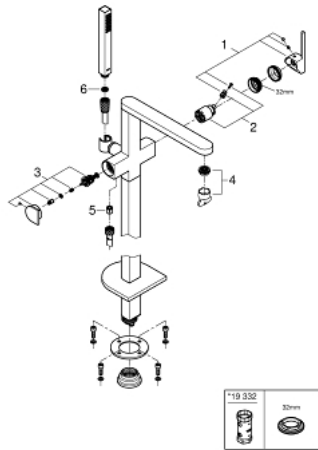

23 846 003 GROHE PLUS SINGLE-LEVER BATH MIXER 1/2" FLOOR MOUNTED

PRODUCT DESCRIPTION

- Colour: chrome
- for use with rough-in set 45 984 001
- without roughing-in set
- GROHE SilkMove 35 mm ceramic cartridge
- with temperature limiter
- GROHE LongLife finish
- automatic diverter: bath/shower
- spout with laminar mousseur
- projection 282 mm
- integrated non-return valve in the shower outlet 1/2"
- with shower holder
- hand shower Euphoria Cube 6.6 l/min
- Silverflex shower hose 1250 mm 1/2" x 1/2" (28 362)
- protected against backflow
- min. recommended pressure 1.0 bar

23 846 003 GROHE PLUS SINGLE-LEVER BATH MIXER 1/2" FLOOR MOUNTED

SPARE PARTS

- 1: Lever (Spare part-nr. 48450000)
 - 2: Cartridge (Spare part-nr. 46374000)
 - 3: Diverter (Spare part-nr. 48451000)
 - 4: Mousseur (Spare part-nr. 48009000)
 - 5: Non-return valve (Spare part-nr. 08565000)
 - 6: Dirt strainer (Spare part-nr. 0700200M)
 - 7: Socket spanner (Spare part-nr. 19332000)*
- * Optional accessories