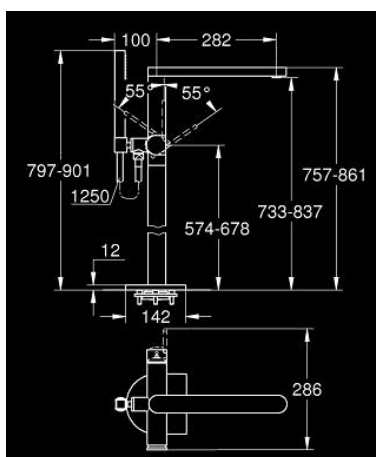

## 23 846 003 GROHE PLUS SINGLE-LEVER BATH MIXER 1/2" FLOOR MOUNTED

### PRODUCT DESCRIPTION

- Tyc: Chrome
- for use with rough-in set 45 984 001
- without rough-in set (sold separately)
- GROHE SilkMove 35 mm ceramic cartridge
- with temperature limiter
- GROHE LongLife finish
- automatic diverter: bath/shower
- spout with laminar mousseur
- projection 282 mm
- integrated non-return valve in the shower outlet 1/2"
- with shower holder
- hand shower Euphoria Cube 6.6 l/min
- Silverflex shower hose 1250 mm 1/2" x 1/2" (28 362)
- protected against backflow
- min. recommended pressure 1.0 bar