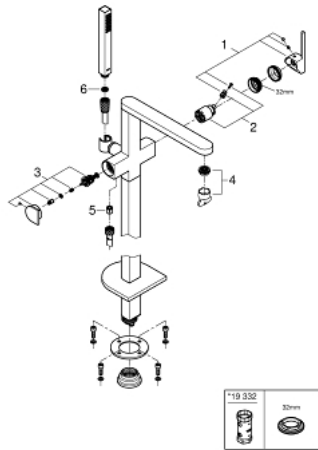

## 23 846 003 GROHE PLUS SINGLE-LEVER BATH MIXER 1/2" FLOOR MOUNTED

### PRODUCT DESCRIPTION

- Tyc: Chrome
- for use with rough-in set 45 984 001
- without rough-in set (sold separately)
- GROHE SilkMove 35 mm ceramic cartridge
- with temperature limiter
- GROHE LongLife finish
- automatic diverter: bath/shower
- spout with laminar mousseur
- projection 282 mm
- integrated non-return valve in the shower outlet 1/2"
- with shower holder
- hand shower Euphoria Cube 6.6 l/min
- Silverflex shower hose 1250 mm 1/2" x 1/2" (28 362)
- protected against backflow
- min. recommended pressure 1.0 bar

### SPARE PARTS

- 1: Lever (Spare part-nr. 48450000)
  - 2: Cartridge (Spare part-nr. 46374000)
  - 3: Diverter (Spare part-nr. 48451000)
  - 4: Mousseur (Spare part-nr. 48009000)
  - 5: Non-return valve (Spare part-nr. 08565000)
  - 6: Dirt strainer (Spare part-nr. 0700200M)
  - 7: Socket spanner (Spare part-nr. 19332000)\*
- \* Optional accessories