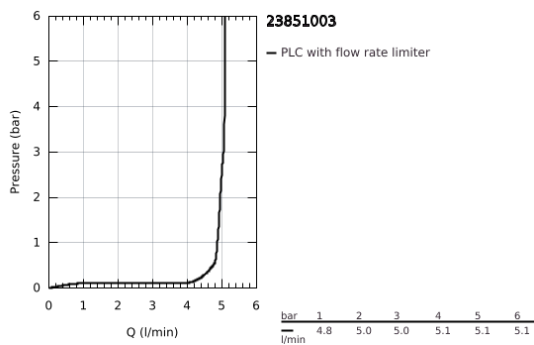

23 851 003 GROHE PLUS SINGLE-LEVER BASIN MIXER 1/2" L-SIZE

PRODUCT DESCRIPTION

- Colour: chrome
- single hole installation
- metal lever
- GROHE SilkMove 28 mm ceramic cartridge
- with temperature limiter
- GROHE LongLife finish
- GROHE EcoJoy - less water, perfect flow
- maximum flow rate (at 3 bar): 5 l/min
- SpeedClean mousseur
- GROHE AquaGuide adjustable mousseur
- rapid installation system
- swivel spout with easy docking
- swivel area 90°
- pop-up waste set 1 1/4"
- flexible connection hoses

23 851 003 **GROHE PLUS SINGLE-LEVER BASIN MIXER 1/2" L-SIZE**

SPARE PARTS

- 1: Cartridge (Spare part-nr. 46963000)
 - 2: Mousseur (Spare part-nr. 48449000)
 - 3: Pop-up rod (Spare part-nr. 46739000)
 - 4: Shank fastening assembly (Spare part-nr. 48384000)
 - 5: Waste set 1 1/4" (Spare part-nr. 28910000)
 - 5.1: Plug (Spare part-nr. 07182000)
 - 5.2: Eccentric rod (Spare part-nr. 07052000)
 - 6: Eccentric rod (Spare part-nr. 07341000)*
- * Optional accessories