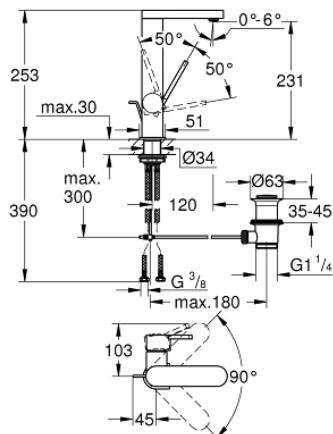

23 851 003 GROHE PLUS SINGLE-LEVER BASIN MIXER 1/2" L-SIZE

PRODUCT DESCRIPTION

- Colour: chrome
- single hole installation
- metal lever
- GROHE SilkMove 28 mm ceramic cartridge
- with temperature limiter
- GROHE LongLife finish
- GROHE EcoJoy - less water, perfect flow
- maximum flow rate (at 3 bar): 5 l/min
- SpeedClean mousseur
- GROHE AquaGuide adjustable mousseur
- rapid installation system
- swivel spout with easy docking
- swivel area 90°
- pop-up waste set 1 1/4"
- flexible connection hoses

23 851 003 **GROHE PLUS SINGLE-LEVER BASIN MIXER 1/2" L-SIZE**

SPARE PARTS

- 1: Cartridge (Spare part-nr. 46963000)
 - 2: Mousseur (Spare part-nr. 48449000)
 - 3: Pop-up rod (Spare part-nr. 46739000)
 - 4: Shank fastening assembly (Spare part-nr. 48384000)
 - 5: Waste set 1 1/4" (Spare part-nr. 28910000)
 - 5.1: Plug (Spare part-nr. 07182000)
 - 5.2: Eccentric rod (Spare part-nr. 07052000)
 - 6: Eccentric rod (Spare part-nr. 07341000)*
- * Optional accessories