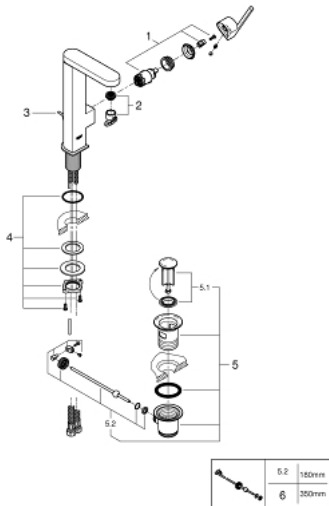

23 851 003 GROHE PLUS SINGLE-LEVER BASIN MIXER 1/2" L-SIZE

PRODUCT DESCRIPTION

- Colour: chrome
- single hole installation
- metal lever
- GROHE SilkMove 28 mm ceramic cartridge
- with temperature limiter
- GROHE LongLife finish
- GROHE EcoJoy - less water, perfect flow
- maximum flow rate (at 3 bar): 5 l/min
- SpeedClean mousseur
- GROHE AquaGuide adjustable mousseur
- rapid installation system
- swivel spout with easy docking
- swivel area 90°
- pop-up waste set 1 1/4"
- flexible connection hoses

23 851 003 **GROHE PLUS SINGLE-LEVER BASIN MIXER 1/2" L-SIZE**

SPARE PARTS

- 1: Cartridge (Spare part-nr. 46963000)
 - 2: Mousseur (Spare part-nr. 48449000)
 - 3: Pop-up rod (Spare part-nr. 46739000)
 - 4: Shank fastening assembly (Spare part-nr. 48384000)
 - 5: Waste set 1 1/4" (Spare part-nr. 28910000)
 - 5.1: Plug (Spare part-nr. 07182000)
 - 5.2: Eccentric rod (Spare part-nr. 07052000)
 - 6: Eccentric rod (Spare part-nr. 07341000)*
- * Optional accessories