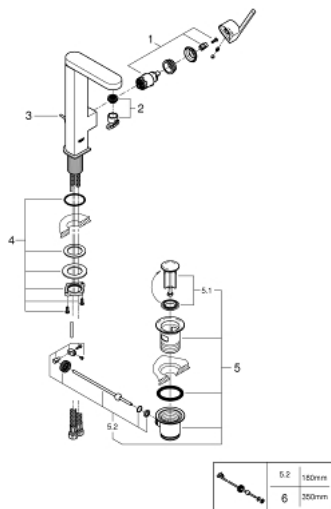

23 851 003 **GROHE PLUS SINGLE-LEVER BASIN MIXER 1/2"**
L-SIZE

PRODUCT DESCRIPTION

- Tyc: Chrome
- single hole installation
- metal lever
- GROHE SilkMove 28 mm ceramic cartridge
- with temperature limiter
- GROHE LongLife finish
- GROHE EcoJoy - Less water, perfect flow
- maximum flow rate (at 3 bar): 5 l/min
- SpeedClean mousseur
- GROHE AquaGuide adjustable mousseur
- rapid installation system
- swivel spout with easy docking
- swivel area 90°
- pop-up waste set 1 1/4"
- flexible connection hoses

23 851 003 **GROHE PLUS SINGLE-LEVER BASIN MIXER 1/2"**
L-SIZE

SPARE PARTS

- 1: Cartridge (Spare part-nr. 46963000)
 - 2: Mousseur (Spare part-nr. 48449000)
 - 3: Pop-up rod (Spare part-nr. 46739000)
 - 4: Shank fastening assembly (Spare part-nr. 48384000)
 - 5: Waste set 1 1/4" (Spare part-nr. 28910000)
 - 5.1: Plug (Spare part-nr. 07182000)
 - 5.2: Eccentric rod (Spare part-nr. 07052000)
 - 6: Eccentric rod (Spare part-nr. 07341000)*
- * Optional accessories