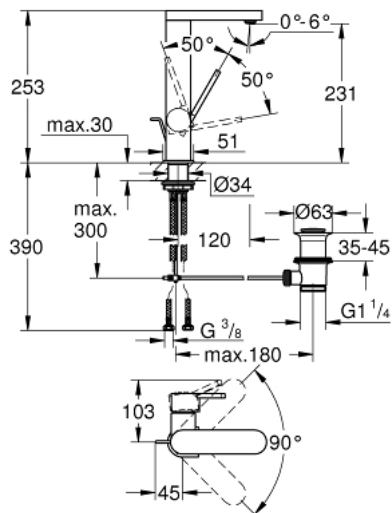

23 851 003 **GROHE PLUS SINGLE-LEVER BASIN MIXER 1/2"**
L-SIZE

PRODUCT DESCRIPTION

- Tyc: Chrome
- single hole installation
- metal lever
- GROHE SilkMove 28 mm ceramic cartridge
- with temperature limiter
- GROHE LongLife finish
- GROHE EcoJoy - Less water, perfect flow
- maximum flow rate (at 3 bar): 5 l/min
- SpeedClean mousseur
- GROHE AquaGuide adjustable mousseur
- rapid installation system
- swivel spout with easy docking
- swivel area 90°
- pop-up waste set 1 1/4"
- flexible connection hoses

23 851 003 **GROHE PLUS SINGLE-LEVER BASIN MIXER 1/2"**
L-SIZE

SPARE PARTS

- 1: Cartridge (Spare part-nr. 46963000)
 - 2: Mousseur (Spare part-nr. 48449000)
 - 3: Pop-up rod (Spare part-nr. 46739000)
 - 4: Shank fastening assembly (Spare part-nr. 48384000)
 - 5: Waste set 1 1/4" (Spare part-nr. 28910000)
 - 5.1: Plug (Spare part-nr. 07182000)
 - 5.2: Eccentric rod (Spare part-nr. 07052000)
 - 6: Eccentric rod (Spare part-nr. 07341000)*
- * Optional accessories