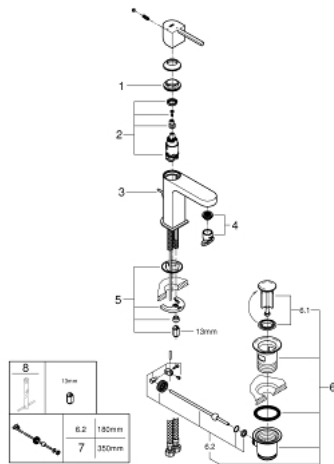

23 870 003 **GROHE PLUS BASIN MIXER 1/2"**
S-SIZE

PRODUCT DESCRIPTION

- Colour: chrome
- single hole installation
- metal lever
- GROHE SilkMove 28 mm ceramic cartridge
- OpenCold - cold water flow in mid-lever position
- with temperature limiter
- GROHE LongLife finish
- GROHE EcoJoy - less water, perfect flow
- maximum flow rate (at 3 bar): 5 l/min
- GROHE AquaGuide adjustable mousseur
- GROHE FastFixation Plus installation system
- pop-up waste set 1 1/4"
- flexible connection hoses

23 870 003 **GROHE PLUS BASIN MIXER 1/2"**
S-SIZE

SPARE PARTS

- 1: retaining ring (Spare part-nr. 07419000)
 - 2: Cartridge (Spare part-nr. 46580000)
 - 3: Pop-up rod (Spare part-nr. 46739000)
 - 4: Mousseur (Spare part-nr. 48449000)
 - 5: Shank mounting kit (Spare part-nr. 46645000)
 - 6: Waste set 1 1/4" (Spare part-nr. 28910000)
 - 6.1: Plug (Spare part-nr. 07182000)
 - 6.2: Eccentric rod (Spare part-nr. 07052000)
 - 7: Eccentric rod (Spare part-nr. 07341000)*
 - 8: Mounting wrench (Spare part-nr. 19017000)*
- * Optional accessories