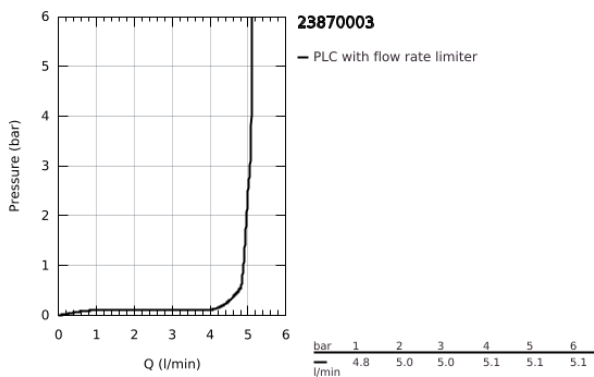

23 870 003 **GROHE PLUS BASIN MIXER 1/2"**
S-SIZE

PRODUCT DESCRIPTION

- Colour: chrome
- single hole installation
- metal lever
- GROHE SilkMove 28 mm ceramic cartridge
- OpenCold - cold water flow in mid-lever position
- with temperature limiter
- GROHE LongLife finish
- GROHE EcoJoy - less water, perfect flow
- maximum flow rate (at 3 bar): 5 l/min
- GROHE AquaGuide adjustable mousseur
- GROHE FastFixation Plus installation system
- pop-up waste set 1 1/4"
- flexible connection hoses

23 870 003 **GROHE PLUS BASIN MIXER 1/2"**
S-SIZE

SPARE PARTS

- 1: retaining ring (Spare part-nr. 07419000)
 - 2: Cartridge (Spare part-nr. 46580000)
 - 3: Pop-up rod (Spare part-nr. 46739000)
 - 4: Mousseur (Spare part-nr. 48449000)
 - 5: Shank mounting kit (Spare part-nr. 46645000)
 - 6: Waste set 1 1/4" (Spare part-nr. 28910000)
 - 6.1: Plug (Spare part-nr. 07182000)
 - 6.2: Eccentric rod (Spare part-nr. 07052000)
 - 7: Eccentric rod (Spare part-nr. 07341000)*
 - 8: Mounting wrench (Spare part-nr. 19017000)*
- * Optional accessories