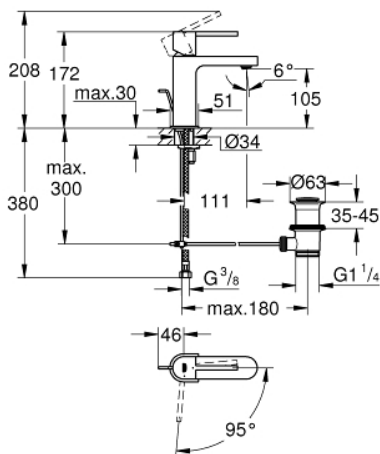

23 870 003 **GROHE PLUS BASIN MIXER 1/2"**
S-SIZE

PRODUCT DESCRIPTION

- Colour: chrome
- single hole installation
- metal lever
- GROHE SilkMove 28 mm ceramic cartridge
- OpenCold - cold water flow in mid-lever position
- with temperature limiter
- GROHE LongLife finish
- GROHE EcoJoy - less water, perfect flow
- maximum flow rate (at 3 bar): 5 l/min
- GROHE AquaGuide adjustable mousseur
- GROHE FastFixation Plus installation system
- pop-up waste set 1 1/4"
- flexible connection hoses

23 870 003 **GROHE PLUS BASIN MIXER 1/2"**
S-SIZE

SPARE PARTS

- 1: retaining ring (Spare part-nr. 07419000)
 - 2: Cartridge (Spare part-nr. 46580000)
 - 3: Pop-up rod (Spare part-nr. 46739000)
 - 4: Mousseur (Spare part-nr. 48449000)
 - 5: Shank mounting kit (Spare part-nr. 46645000)
 - 6: Waste set 1 1/4" (Spare part-nr. 28910000)
 - 6.1: Plug (Spare part-nr. 07182000)
 - 6.2: Eccentric rod (Spare part-nr. 07052000)
 - 7: Eccentric rod (Spare part-nr. 07341000)*
 - 8: Mounting wrench (Spare part-nr. 19017000)*
- * Optional accessories