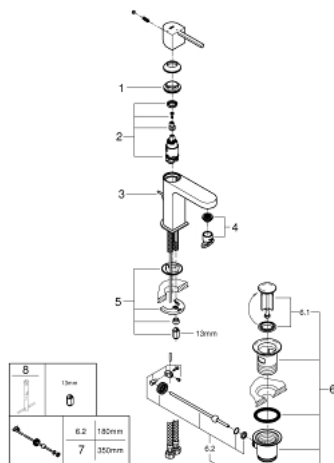

23 870 003 **GROHE PLUS BASIN MIXER 1/2"**  
**S-SIZE**

**PRODUCT DESCRIPTION**

- Colour: chrome
- single hole installation
- metal lever
- GROHE SilkMove 28 mm ceramic cartridge
- EcoMode - cold water flow in mid-lever position saves energy
- with temperature limiter
- GROHE LongLife finish
- GROHE EcoJoy - less water, perfect flow
- maximum flow rate (at 3 bar): 5 l/min
- GROHE AquaGuide adjustable mousseur
- GROHE FastFixation Plus installation system
- pop-up waste set 1 1/4"
- flexible connection hoses

23 870 003 **GROHE PLUS BASIN MIXER 1/2"**  
**S-SIZE**

**SPARE PARTS**

- 1: retaining ring (Spare part-nr. 07419000)
  - 2: Cartridge (Spare part-nr. 46580000)
  - 3: Pop-up rod (Spare part-nr. 46739000)
  - 4: Mousseur (Spare part-nr. 48449000)
  - 5: Shank mounting kit (Spare part-nr. 46645000)
  - 6: Waste set 1 1/4" (Spare part-nr. 28910000)
  - 6.1: Plug (Spare part-nr. 07182000)
  - 6.2: Eccentric rod (Spare part-nr. 07052000)
  - 7: Eccentric rod (Spare part-nr. 07341000)\*
  - 8: Mounting wrench (Spare part-nr. 19017000)\*
- \* Optional accessories