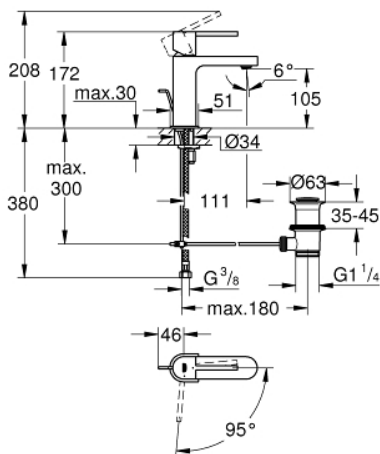

23 870 003 **GROHE PLUS BASIN MIXER 1/2"**  
**S-SIZE**

**PRODUCT DESCRIPTION**

- Colour: chrome
- single hole installation
- metal lever
- GROHE SilkMove 28 mm ceramic cartridge
- EcoMode - cold water flow in mid-lever position saves energy
- with temperature limiter
- GROHE LongLife finish
- GROHE EcoJoy - less water, perfect flow
- maximum flow rate (at 3 bar): 5 l/min
- GROHE AquaGuide adjustable mousseur
- GROHE FastFixation Plus installation system
- pop-up waste set 1 1/4"
- flexible connection hoses

23 870 003 **GROHE PLUS BASIN MIXER 1/2"**  
**S-SIZE**

**SPARE PARTS**

- 1: retaining ring (Spare part-nr. 07419000)
  - 2: Cartridge (Spare part-nr. 46580000)
  - 3: Pop-up rod (Spare part-nr. 46739000)
  - 4: Mousseur (Spare part-nr. 48449000)
  - 5: Shank mounting kit (Spare part-nr. 46645000)
  - 6: Waste set 1 1/4" (Spare part-nr. 28910000)
  - 6.1: Plug (Spare part-nr. 07182000)
  - 6.2: Eccentric rod (Spare part-nr. 07052000)
  - 7: Eccentric rod (Spare part-nr. 07341000)\*
  - 8: Mounting wrench (Spare part-nr. 19017000)\*
- \* Optional accessories