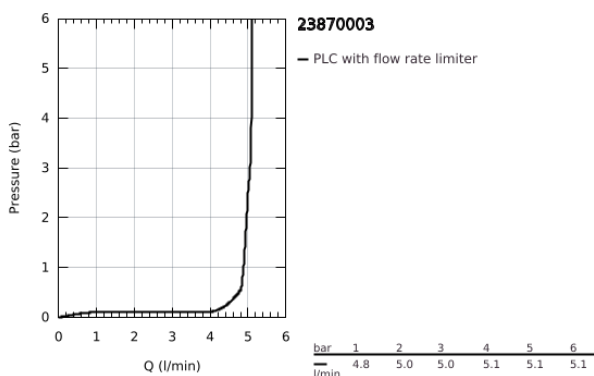

23 870 003 **GROHE PLUS BASIN MIXER 1/2"**  
**S-SIZE**

**PRODUCT DESCRIPTION**

- Colour: chrome
- single hole installation
- metal lever
- GROHE SilkMove 28 mm ceramic cartridge
- EcoMode - cold water flow in mid-lever position saves energy
- with temperature limiter
- GROHE LongLife finish
- GROHE EcoJoy - less water, perfect flow
- maximum flow rate (at 3 bar): 5 l/min
- GROHE AquaGuide adjustable mousseur
- GROHE FastFixation Plus installation system
- pop-up waste set 1 1/4"
- flexible connection hoses

23 870 003 **GROHE PLUS BASIN MIXER 1/2"**  
**S-SIZE**

**SPARE PARTS**

- 1: retaining ring (Spare part-nr. 07419000)
  - 2: Cartridge (Spare part-nr. 46580000)
  - 3: Pop-up rod (Spare part-nr. 46739000)
  - 4: Mousseur (Spare part-nr. 48449000)
  - 5: Shank mounting kit (Spare part-nr. 46645000)
  - 6: Waste set 1 1/4" (Spare part-nr. 28910000)
  - 6.1: Plug (Spare part-nr. 07182000)
  - 6.2: Eccentric rod (Spare part-nr. 07052000)
  - 7: Eccentric rod (Spare part-nr. 07341000)\*
  - 8: Mounting wrench (Spare part-nr. 19017000)\*
- \* Optional accessories