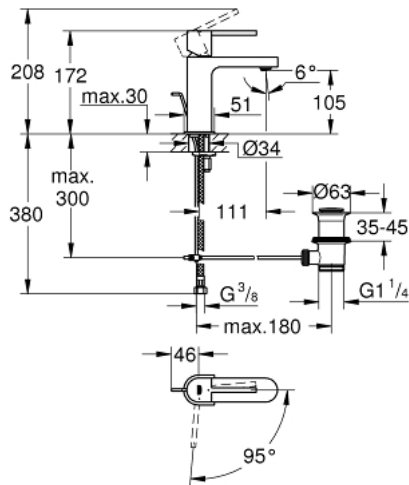

23 870 003 **GROHE PLUS BASIN MIXER 1/2"**
S-SIZE

PRODUCT DESCRIPTION

- Tyc: Chrome
- single hole installation
- metal lever
- GROHE SilkMove 28 mm ceramic cartridge
- EcoMode - cold water flow in mid-lever position saves energy
- with temperature limiter
- GROHE LongLife finish
- GROHE EcoJoy - Less water, perfect flow
- maximum flow rate (at 3 bar): 5 l/min
- GROHE AquaGuide adjustable mousseur
- GROHE FastFixation Plus installation system
- pop-up waste set 1 1/4"
- flexible connection hoses

23 870 003 **GROHE PLUS BASIN MIXER 1/2"**
S-SIZE

SPARE PARTS

- 1: Fitting ring (Spare part-nr. 07419000)
 - 2: Cartridge (Spare part-nr. 46580000)
 - 3: Pop-up rod (Spare part-nr. 46739000)
 - 4: Mousseur (Spare part-nr. 48449000)
 - 5: Shank mounting kit (Spare part-nr. 46645000)
 - 6: Waste set 1 1/4" (Spare part-nr. 28910000)
 - 6.1: Plug (Spare part-nr. 07182000)
 - 6.2: Eccentric rod (Spare part-nr. 07052000)
 - 7: Eccentric rod (Spare part-nr. 07341000)*
 - 8: Mounting wrench (Spare part-nr. 19017000)*
- * Optional accessories