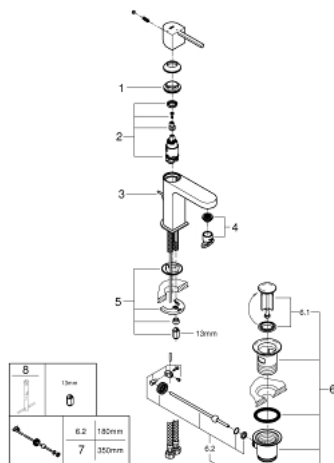

23 870 003 **GROHE PLUS BASIN MIXER 1/2"**
S-SIZE

PRODUCT DESCRIPTION

- Tyc: Chrome
- single hole installation
- metal lever
- GROHE SilkMove 28 mm ceramic cartridge
- EcoMode - cold water flow in mid-lever position saves energy
- with temperature limiter
- GROHE LongLife finish
- GROHE EcoJoy - Less water, perfect flow
- maximum flow rate (at 3 bar): 5 l/min
- GROHE AquaGuide adjustable mousseur
- GROHE FastFixation Plus installation system
- pop-up waste set 1 1/4"
- flexible connection hoses

23 870 003 **GROHE PLUS BASIN MIXER 1/2"**
S-SIZE

SPARE PARTS

- 1: Fitting ring (Spare part-nr. 07419000)
 - 2: Cartridge (Spare part-nr. 46580000)
 - 3: Pop-up rod (Spare part-nr. 46739000)
 - 4: Mousseur (Spare part-nr. 48449000)
 - 5: Shank mounting kit (Spare part-nr. 46645000)
 - 6: Waste set 1 1/4" (Spare part-nr. 28910000)
 - 6.1: Plug (Spare part-nr. 07182000)
 - 6.2: Eccentric rod (Spare part-nr. 07052000)
 - 7: Eccentric rod (Spare part-nr. 07341000)*
 - 8: Mounting wrench (Spare part-nr. 19017000)*
- * Optional accessories