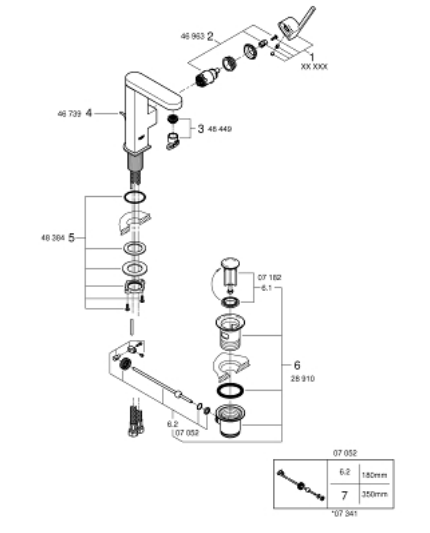

23 871 003 **GROHE PLUS BASIN MIXER 1/2"**  
**M-SIZE**

**PRODUCT DESCRIPTION**

- Colour: chrome
- single hole installation
- metal lever
- GROHE SilkMove 28 mm ceramic cartridge
- with temperature limiter
- GROHE LongLife finish
- GROHE EcoJoy - less water, perfect flow
- maximum flow rate (at 3 bar): 5 l/min
- SpeedClean mousseur
- GROHE AquaGuide adjustable mousseur
- rapid installation system
- swivel spout with easy docking
- swivel area 90°
- pop-up waste set 1 1/4"
- flexible connection hoses

23 871 003 **GROHE PLUS BASIN MIXER 1/2"**  
**M-SIZE**

**SPARE PARTS**

- 1: Cartridge (Spare part-nr. 46963000)
  - 2: Mousseur (Spare part-nr. 48449000)
  - 3: Pop-up rod (Spare part-nr. 46739000)
  - 4: Shank fastening assembly (Spare part-nr. 48384000)
  - 5: Waste set 1 1/4" (Spare part-nr. 28910000)
  - 5.1: Plug (Spare part-nr. 07182000)
  - 5.2: Eccentric rod (Spare part-nr. 07052000)
  - 6: Eccentric rod (Spare part-nr. 07341000)\*
- \* Optional accessories