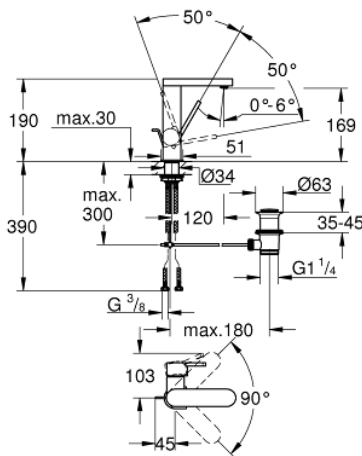

23 871 003 **GROHE PLUS BASIN MIXER 1/2"**  
**M-SIZE**

**PRODUCT DESCRIPTION**

- Colour: chrome
- single hole installation
- metal lever
- GROHE SilkMove 28 mm ceramic cartridge
- with temperature limiter
- GROHE LongLife finish
- GROHE EcoJoy - less water, perfect flow
- maximum flow rate (at 3 bar): 5 l/min
- SpeedClean mousseur
- GROHE AquaGuide adjustable mousseur
- rapid installation system
- swivel spout with easy docking
- swivel area 90°
- pop-up waste set 1 1/4"
- flexible connection hoses

23 871 003 **GROHE PLUS BASIN MIXER 1/2"**  
**M-SIZE**

**SPARE PARTS**

- 1: Cartridge (Spare part-nr. 46963000)
  - 2: Mousseur (Spare part-nr. 48449000)
  - 3: Pop-up rod (Spare part-nr. 46739000)
  - 4: Shank fastening assembly (Spare part-nr. 48384000)
  - 5: Waste set 1 1/4" (Spare part-nr. 28910000)
  - 5.1: Plug (Spare part-nr. 07182000)
  - 5.2: Eccentric rod (Spare part-nr. 07052000)
  - 6: Eccentric rod (Spare part-nr. 07341000)\*
- \* Optional accessories