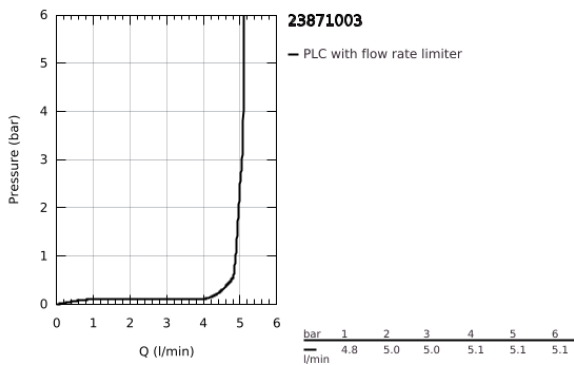

23 871 003 **GROHE PLUS BASIN MIXER 1/2"**  
**M-SIZE**

**PRODUCT DESCRIPTION**

- Colour: chrome
- single hole installation
- metal lever
- GROHE SilkMove 28 mm ceramic cartridge
- with temperature limiter
- GROHE LongLife finish
- GROHE EcoJoy - less water, perfect flow
- maximum flow rate (at 3 bar): 5 l/min
- SpeedClean mousseur
- GROHE AquaGuide adjustable mousseur
- rapid installation system
- swivel spout with easy docking
- swivel area 90°
- pop-up waste set 1 1/4"
- flexible connection hoses

23 871 003 **GROHE PLUS BASIN MIXER 1/2"**  
**M-SIZE**

**SPARE PARTS**

- 1: Cartridge (Spare part-nr. 46963000)
  - 2: Mousseur (Spare part-nr. 48449000)
  - 3: Pop-up rod (Spare part-nr. 46739000)
  - 4: Shank fastening assembly (Spare part-nr. 48384000)
  - 5: Waste set 1 1/4" (Spare part-nr. 28910000)
  - 5.1: Plug (Spare part-nr. 07182000)
  - 5.2: Eccentric rod (Spare part-nr. 07052000)
  - 6: Eccentric rod (Spare part-nr. 07341000)\*
- \* Optional accessories