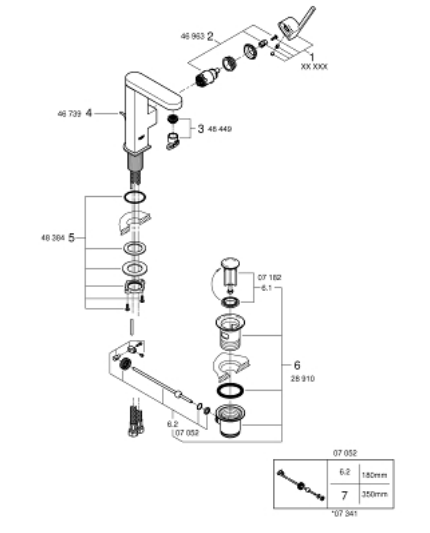

23 871 003 **GROHE PLUS BASIN MIXER 1/2"**
M-SIZE

PRODUCT DESCRIPTION

- Tyc: Chrome
- single hole installation
- metal lever
- GROHE SilkMove 28 mm ceramic cartridge
- with temperature limiter
- GROHE LongLife finish
- GROHE EcoJoy - Less water, perfect flow
- maximum flow rate (at 3 bar): 5 l/min
- SpeedClean mousseur
- GROHE AquaGuide adjustable mousseur
- rapid installation system
- swivel spout with easy docking
- swivel area 90°
- pop-up waste set 1 1/4"
- flexible connection hoses

23 871 003 **GROHE PLUS BASIN MIXER 1/2"**
M-SIZE

SPARE PARTS

- 1: Cartridge (Spare part-nr. 46963000)
 - 2: Mousseur (Spare part-nr. 48449000)
 - 3: Pop-up rod (Spare part-nr. 46739000)
 - 4: Shank fastening assembly (Spare part-nr. 48384000)
 - 5: Waste set 1 1/4" (Spare part-nr. 28910000)
 - 5.1: Plug (Spare part-nr. 07182000)
 - 5.2: Eccentric rod (Spare part-nr. 07052000)
 - 6: Eccentric rod (Spare part-nr. 07341000)*
- * Optional accessories