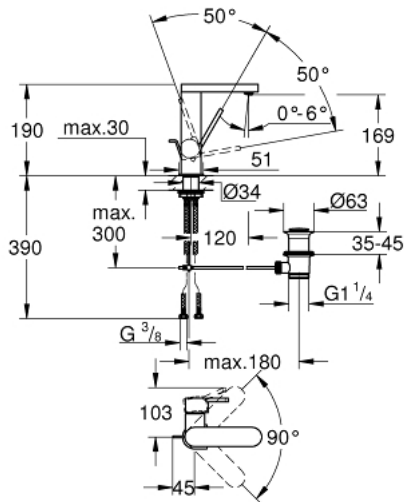

23 871 003 **GROHE PLUS BASIN MIXER 1/2"**
M-SIZE

PRODUCT DESCRIPTION

- Tyc: Chrome
- single hole installation
- metal lever
- GROHE SilkMove 28 mm ceramic cartridge
- with temperature limiter
- GROHE LongLife finish
- GROHE EcoJoy - Less water, perfect flow
- maximum flow rate (at 3 bar): 5 l/min
- SpeedClean mousseur
- GROHE AquaGuide adjustable mousseur
- rapid installation system
- swivel spout with easy docking
- swivel area 90°
- pop-up waste set 1 1/4"
- flexible connection hoses

23 871 003 **GROHE PLUS BASIN MIXER 1/2"**
M-SIZE

SPARE PARTS

- 1: Cartridge (Spare part-nr. 46963000)
 - 2: Mousseur (Spare part-nr. 48449000)
 - 3: Pop-up rod (Spare part-nr. 46739000)
 - 4: Shank fastening assembly (Spare part-nr. 48384000)
 - 5: Waste set 1 1/4" (Spare part-nr. 28910000)
 - 5.1: Plug (Spare part-nr. 07182000)
 - 5.2: Eccentric rod (Spare part-nr. 07052000)
 - 6: Eccentric rod (Spare part-nr. 07341000)*
- * Optional accessories