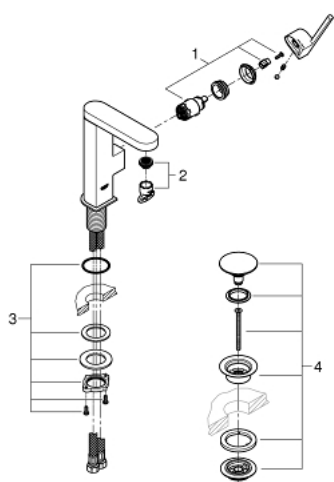

23 872 003 **GROHE PLUS BASIN MIXER 1/2"**
M-SIZE

PRODUCT DESCRIPTION

- Colour: chrome
- single hole installation
- metal lever
- GROHE SilkMove 28 mm ceramic cartridge
- with temperature limiter
- GROHE LongLife finish
- GROHE EcoJoy - less water, perfect flow
- maximum flow rate (at 3 bar): 5 l/min
- SpeedClean mousseur
- GROHE AquaGuide adjustable mousseur
- rapid installation system
- swivel spout with easy docking
- swivel area 90°
- smooth body with push-open waste set 1 1/4"
- flexible connection hoses

23 872 003 **GROHE PLUS BASIN MIXER 1/2"**
M-SIZE

SPARE PARTS

- 1: Cartridge (Spare part-nr. 46963000)
- 2: Mousseur (Spare part-nr. 48449000)
- 3: Shank fastening assembly (Spare part-nr. 48384000)
- 4: Waste set with push-open plug (Spare part-nr. 65807000)