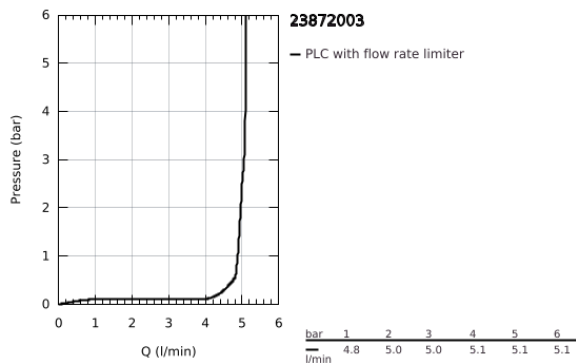

23 872 003 **GROHE PLUS BASIN MIXER 1/2"**
M-SIZE

PRODUCT DESCRIPTION

- Colour: chrome
- single hole installation
- metal lever
- GROHE SilkMove 28 mm ceramic cartridge
- with temperature limiter
- GROHE LongLife finish
- GROHE EcoJoy - less water, perfect flow
- maximum flow rate (at 3 bar): 5 l/min
- SpeedClean mousseur
- GROHE AquaGuide adjustable mousseur
- rapid installation system
- swivel spout with easy docking
- swivel area 90°
- smooth body with push-open waste set 1 1/4"
- flexible connection hoses

23 872 003 **GROHE PLUS BASIN MIXER 1/2"**
M-SIZE

SPARE PARTS

- 1: Cartridge (Spare part-nr. 46963000)
- 2: Mousseur (Spare part-nr. 48449000)
- 3: Shank fastening assembly (Spare part-nr. 48384000)
- 4: Waste set with push-open plug (Spare part-nr. 65807000)