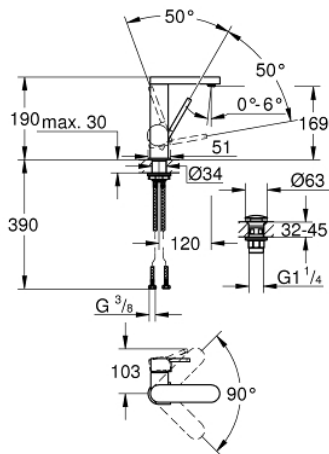

23 872 003 **GROHE PLUS BASIN MIXER 1/2"**
M-SIZE

PRODUCT DESCRIPTION

- Colour: chrome
- single hole installation
- metal lever
- GROHE SilkMove 28 mm ceramic cartridge
- with temperature limiter
- GROHE LongLife finish
- GROHE EcoJoy - less water, perfect flow
- maximum flow rate (at 3 bar): 5 l/min
- SpeedClean mousseur
- GROHE AquaGuide adjustable mousseur
- rapid installation system
- swivel spout with easy docking
- swivel area 90°
- smooth body with push-open waste set 1 1/4"
- flexible connection hoses

23 872 003 **GROHE PLUS BASIN MIXER 1/2"**
M-SIZE

SPARE PARTS

- 1: Cartridge (Spare part-nr. 46963000)
- 2: Mousseur (Spare part-nr. 48449000)
- 3: Shank fastening assembly (Spare part-nr. 48384000)
- 4: Waste set with push-open plug (Spare part-nr. 65807000)