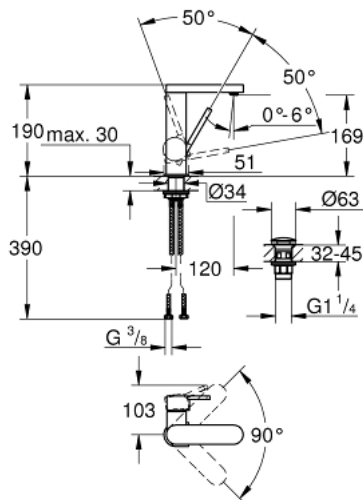

23 872 003 **GROHE PLUS BASIN MIXER 1/2"**
M-SIZE

PRODUCT DESCRIPTION

- Tyc: Chrome
- single hole installation
- metal lever
- GROHE SilkMove 28 mm ceramic cartridge
- with temperature limiter
- GROHE LongLife finish
- GROHE EcoJoy - Less water, perfect flow
- maximum flow rate (at 3 bar): 5 l/min
- SpeedClean mousseur
- GROHE AquaGuide adjustable mousseur
- rapid installation system
- swivel spout with easy docking
- swivel area 90°
- smooth body with push-open waste set 1 1/4"
- flexible connection hoses

23 872 003 **GROHE PLUS BASIN MIXER 1/2"**
M-SIZE

SPARE PARTS

- 1: Cartridge (Spare part-nr. 46963000)
- 2: Mousseur (Spare part-nr. 48449000)
- 3: Shank fastening assembly (Spare part-nr. 48384000)
- 4: Waste set with push-open plug (Spare part-nr. 65807000)