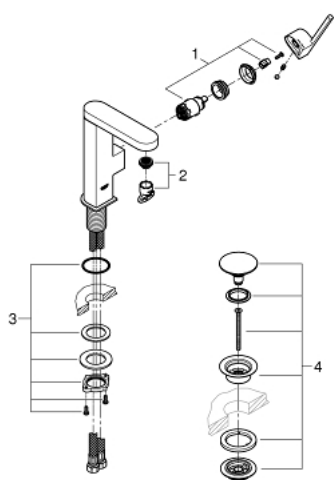

23 872 003 **GROHE PLUS BASIN MIXER 1/2"**
M-SIZE

PRODUCT DESCRIPTION

- Tyc: Chrome
- single hole installation
- metal lever
- GROHE SilkMove 28 mm ceramic cartridge
- with temperature limiter
- GROHE LongLife finish
- GROHE EcoJoy - Less water, perfect flow
- maximum flow rate (at 3 bar): 5 l/min
- SpeedClean mousseur
- GROHE AquaGuide adjustable mousseur
- rapid installation system
- swivel spout with easy docking
- swivel area 90°
- smooth body with push-open waste set 1 1/4"
- flexible connection hoses

23 872 003 **GROHE PLUS BASIN MIXER 1/2"**
M-SIZE

SPARE PARTS

- 1: Cartridge (Spare part-nr. 46963000)
- 2: Mousseur (Spare part-nr. 48449000)
- 3: Shank fastening assembly (Spare part-nr. 48384000)
- 4: Waste set with push-open plug (Spare part-nr. 65807000)