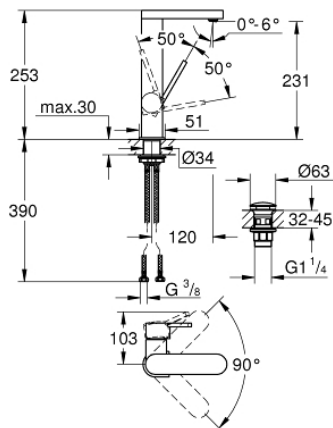

## 23 873 003 GROHE PLUS SINGLE-LEVER BASIN MIXER 1/2" L-SIZE

### PRODUCT DESCRIPTION

- Colour: chrome
- single hole installation
- metal lever
- GROHE SilkMove 28 mm ceramic cartridge
- with temperature limiter
- GROHE LongLife finish
- GROHE EcoJoy - less water, perfect flow
- maximum flow rate (at 3 bar): 5 l/min
- SpeedClean mousseur
- GROHE AquaGuide adjustable mousseur
- rapid installation system
- swivel spout with easy docking
- swivel area 90°
- smooth body with push-open waste set 1 1/4"
- flexible connection hoses

23 873 003 **GROHE PLUS SINGLE-LEVER BASIN MIXER 1/2" L-SIZE**

**SPARE PARTS**

- 1: Cartridge (Spare part-nr. 46963000)
- 2: Mousseur (Spare part-nr. 48449000)
- 3: Shank fastening assembly (Spare part-nr. 48384000)
- 4: Waste set with push-open plug (Spare part-nr. 65807000)