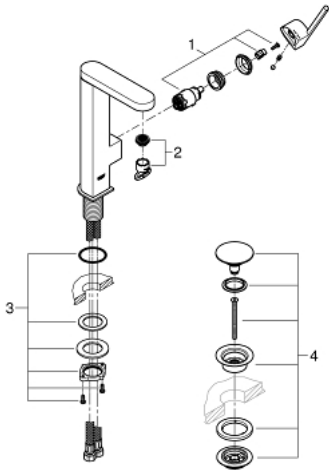

## 23 873 003 GROHE PLUS SINGLE-LEVER BASIN MIXER 1/2" L-SIZE

### PRODUCT DESCRIPTION

- Colour: chrome
- single hole installation
- metal lever
- GROHE SilkMove 28 mm ceramic cartridge
- with temperature limiter
- GROHE LongLife finish
- GROHE EcoJoy - less water, perfect flow
- maximum flow rate (at 3 bar): 5 l/min
- SpeedClean mousseur
- GROHE AquaGuide adjustable mousseur
- rapid installation system
- swivel spout with easy docking
- swivel area 90°
- smooth body with push-open waste set 1 1/4"
- flexible connection hoses

23 873 003 **GROHE PLUS SINGLE-LEVER BASIN MIXER 1/2" L-SIZE**

**SPARE PARTS**

- 1: Cartridge (Spare part-nr. 46963000)
- 2: Mousseur (Spare part-nr. 48449000)
- 3: Shank fastening assembly (Spare part-nr. 48384000)
- 4: Waste set with push-open plug (Spare part-nr. 65807000)