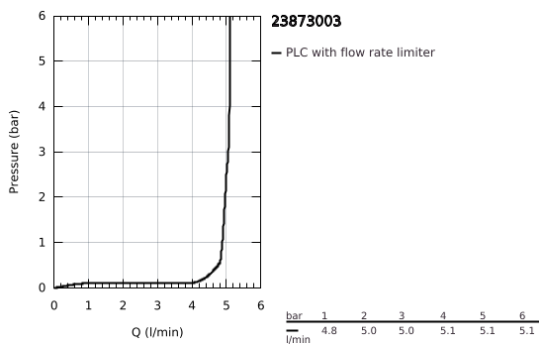

## 23 873 003 GROHE PLUS SINGLE-LEVER BASIN MIXER 1/2" L-SIZE

### PRODUCT DESCRIPTION

- Colour: chrome
- single hole installation
- metal lever
- GROHE SilkMove 28 mm ceramic cartridge
- with temperature limiter
- GROHE LongLife finish
- GROHE EcoJoy - less water, perfect flow
- maximum flow rate (at 3 bar): 5 l/min
- SpeedClean mousseur
- GROHE AquaGuide adjustable mousseur
- rapid installation system
- swivel spout with easy docking
- swivel area 90°
- smooth body with push-open waste set 1 1/4"
- flexible connection hoses

23 873 003 **GROHE PLUS SINGLE-LEVER BASIN MIXER 1/2" L-SIZE**

**SPARE PARTS**

- 1: Cartridge (Spare part-nr. 46963000)
- 2: Mousseur (Spare part-nr. 48449000)
- 3: Shank fastening assembly (Spare part-nr. 48384000)
- 4: Waste set with push-open plug (Spare part-nr. 65807000)