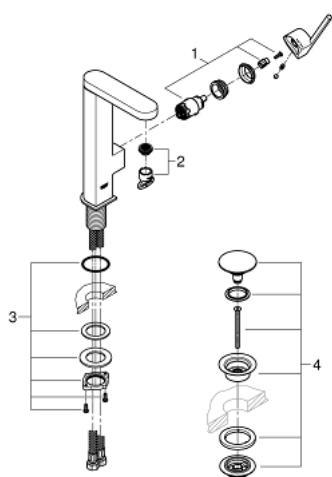

23 873 003 **GROHE PLUS SINGLE-LEVER BASIN MIXER 1/2"**
L-SIZE

PRODUCT DESCRIPTION

- Tyc: Chrome
- single hole installation
- metal lever
- GROHE SilkMove 28 mm ceramic cartridge
- with temperature limiter
- GROHE LongLife finish
- GROHE EcoJoy - Less water, perfect flow
- maximum flow rate (at 3 bar): 5 l/min
- SpeedClean mousseur
- GROHE AquaGuide adjustable mousseur
- rapid installation system
- swivel spout with easy docking
- swivel area 90°
- smooth body with push-open waste set 1 1/4"
- flexible connection hoses

23 873 003 **GROHE PLUS SINGLE-LEVER BASIN MIXER 1/2"**
L-SIZE

SPARE PARTS

- 1: Cartridge (Spare part-nr. 46963000)
- 2: Mousseur (Spare part-nr. 48449000)
- 3: Shank fastening assembly (Spare part-nr. 48384000)
- 4: Waste set with push-open plug (Spare part-nr. 65807000)