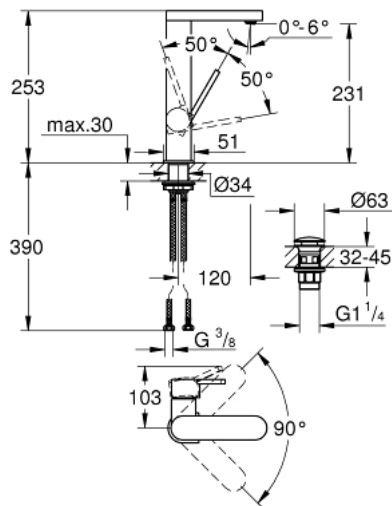

23 873 003 **GROHE PLUS SINGLE-LEVER BASIN MIXER 1/2"**
L-SIZE

PRODUCT DESCRIPTION

- Tyc: Chrome
- single hole installation
- metal lever
- GROHE SilkMove 28 mm ceramic cartridge
- with temperature limiter
- GROHE LongLife finish
- GROHE EcoJoy - Less water, perfect flow
- maximum flow rate (at 3 bar): 5 l/min
- SpeedClean mousseur
- GROHE AquaGuide adjustable mousseur
- rapid installation system
- swivel spout with easy docking
- swivel area 90°
- smooth body with push-open waste set 1 1/4"
- flexible connection hoses

23 873 003 **GROHE PLUS SINGLE-LEVER BASIN MIXER 1/2"**
L-SIZE

SPARE PARTS

- 1: Cartridge (Spare part-nr. 46963000)
- 2: Mousseur (Spare part-nr. 48449000)
- 3: Shank fastening assembly (Spare part-nr. 48384000)
- 4: Waste set with push-open plug (Spare part-nr. 65807000)