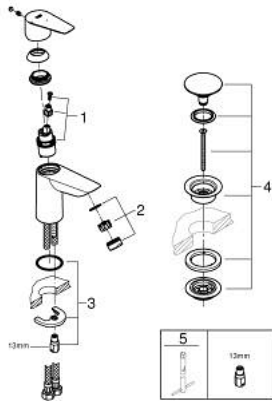

23 899 001 **BAUEDGE BASIN MIXER 1/2"**
S-SIZE

PRODUCT DESCRIPTION

- Colour: chrome
- single hole installation
- metal lever
- GROHE SmoothControl 28 mm ceramic cartridge
- EcoMode - cold water flow in mid-lever position saves energy
- with temperature limiter
- GROHE LongLife finish
- Protected Water Ways no contact of water with lead or nickel inside the tap
- GROHE EcoJoy - less water, perfect flow
- maximum flow rate (at 3 bar): 5 l/min
- rapid installation system
- smooth body with plastic push open waste set 1 1/4"
- flexible connection hoses
- professional exclusive

23 899 001 **BAUEDGE BASIN MIXER 1/2"**
S-SIZE

SPARE PARTS

- 1: Cartridge (Spare part-nr. 48518000)
- 2: flow control (Spare part-nr. 1106370000)
- 3: Shank mounting kit (Spare part-nr. 46249000)
- 4: Waste set with push-open plug (Spare part-nr. 65807000)
- 5: Mounting wrench (Spare part-nr. 19017000)