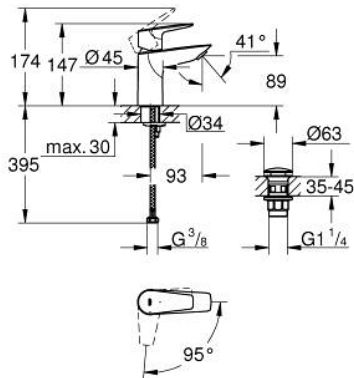

23 899 001 **BAUEDGE BASIN MIXER 1/2"**
S-SIZE

PRODUCT DESCRIPTION

- Colour: chrome
- single hole installation
- metal lever
- GROHE SmoothControl 28 mm ceramic cartridge
- EcoMode - cold water flow in mid-lever position saves energy
- with temperature limiter
- GROHE LongLife finish
- Protected Water Ways no contact of water with lead or nickel inside the tap
- GROHE EcoJoy - less water, perfect flow
- maximum flow rate (at 3 bar): 5 l/min
- rapid installation system
- smooth body with plastic push open waste set 1 1/4"
- flexible connection hoses
- professional exclusive

23 899 001 **BAUEDGE BASIN MIXER 1/2"**
S-SIZE

SPARE PARTS

- 1: Cartridge (Spare part-nr. 48518000)
- 2: flow control (Spare part-nr. 1106370000)
- 3: Shank mounting kit (Spare part-nr. 46249000)
- 4: Waste set with push-open plug (Spare part-nr. 65807000)
- 5: Mounting wrench (Spare part-nr. 19017000)