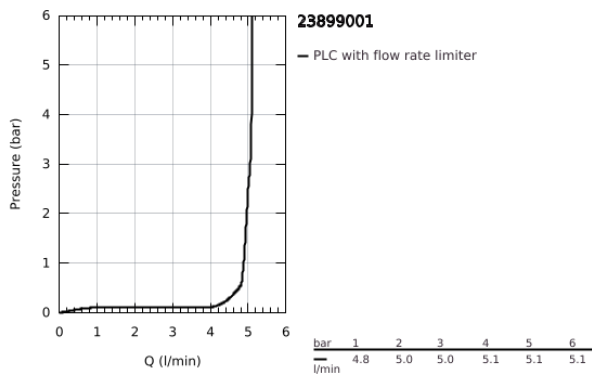

23 899 001 **BAUEDGE BASIN MIXER 1/2"**
S-SIZE

PRODUCT DESCRIPTION

- Colour: chrome
- single hole installation
- metal lever
- GROHE SmoothControl 28 mm ceramic cartridge
- EcoMode - cold water flow in mid-lever position saves energy
- with temperature limiter
- GROHE LongLife finish
- Protected Water Ways no contact of water with lead or nickel inside the tap
- GROHE EcoJoy - less water, perfect flow
- maximum flow rate (at 3 bar): 5 l/min
- rapid installation system
- smooth body with plastic push open waste set 1 1/4"
- flexible connection hoses
- professional exclusive

23 899 001 **BAUEDGE BASIN MIXER 1/2"**
S-SIZE

SPARE PARTS

- 1: Cartridge (Spare part-nr. 48518000)
- 2: flow control (Spare part-nr. 1106370000)
- 3: Shank mounting kit (Spare part-nr. 46249000)
- 4: Waste set with push-open plug (Spare part-nr. 65807000)
- 5: Mounting wrench (Spare part-nr. 19017000)