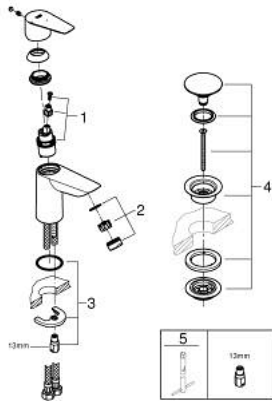

23 899 001 **BAUEDGE BASIN MIXER 1/2"**
S-SIZE

PRODUCT DESCRIPTION

- Tyc: Chrome
- single hole installation
- metal lever
- GROHE SmoothControl 28 mm ceramic cartridge
- EcoMode - cold water flow in mid-lever position saves energy
- with temperature limiter
- GROHE LongLife finish
- Protected Water Ways no contact of water with lead or nickel inside the tap
- GROHE EcoJoy - Less water, perfect flow
- maximum flow rate (at 3 bar): 5 l/min
- rapid installation system
- smooth body with plastic push open waste set 1 1/4"
- flexible connection hoses
- professional exclusive

23 899 001 **BAUEDGE BASIN MIXER 1/2"**
S-SIZE

SPARE PARTS

- 1: Cartridge (Spare part-nr. 48518000)
- 2: flow control (Spare part-nr. 1106370000)
- 3: Shank mounting kit (Spare part-nr. 46249000)
- 4: Waste set with push-open plug (Spare part-nr. 65807000)
- 5: Mounting wrench (Spare part-nr. 19017000)