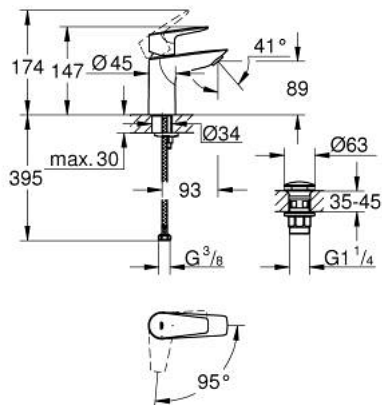

23 899 001 **BAUEDGE BASIN MIXER 1/2"**
S-SIZE

PRODUCT DESCRIPTION

- Tyc: Chrome
- single hole installation
- metal lever
- GROHE SmoothControl 28 mm ceramic cartridge
- EcoMode - cold water flow in mid-lever position saves energy
- with temperature limiter
- GROHE LongLife finish
- Protected Water Ways no contact of water with lead or nickel inside the tap
- GROHE EcoJoy - Less water, perfect flow
- maximum flow rate (at 3 bar): 5 l/min
- rapid installation system
- smooth body with plastic push open waste set 1 1/4"
- flexible connection hoses
- professional exclusive

23 899 001 **BAUEDGE BASIN MIXER 1/2"**
S-SIZE

SPARE PARTS

- 1: Cartridge (Spare part-nr. 48518000)
- 2: flow control (Spare part-nr. 1106370000)
- 3: Shank mounting kit (Spare part-nr. 46249000)
- 4: Waste set with push-open plug (Spare part-nr. 65807000)
- 5: Mounting wrench (Spare part-nr. 19017000)