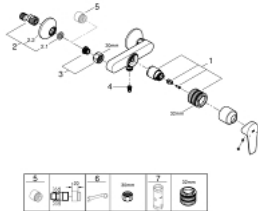

23 913 001 BAUEDGE SINGLE-LEVER SHOWER MIXER 1/2"

PRODUCT DESCRIPTION

- Colour: chrome
- wall mounted
- metal lever
- GROHE SilkMove 35 mm ceramic cartridge
- Eco-Override-Stop lever resistance for saving water
- with temperature limiter
- GROHE LongLife finish
- adjustable flow rate limiter
- shower bottom outlet 1/2" with integrated non return valve
- protected against backflow
- S-unions
- metal wall escutcheon

23 913 001 BAUEDGE SINGLE-LEVER SHOWER MIXER 1/2"

SPARE PARTS

- 1: Cartridge (Spare part-nr. 46589000)
 - 2: S-union (Spare part-nr. 12075000)
 - 2.1: Seal (Spare part-nr. 0138600M)
 - 2.2: Escutcheon (Spare part-nr. 0221000M)
 - 3: Screw connection 1/2" (Spare part-nr. 45044000)
 - 4: Non-return valve (Spare part-nr. 42601000)
 - 5: Extension 3/4", 20 mm (Spare part-nr. 0713000M)*
 - 6: Temperature limiter (Spare part-nr. 46375000)*
 - 7: Special spanner (Spare part-nr. 19377000)*
 - 8: Socket spanner (Spare part-nr. 19332000)*
- * Optional accessories