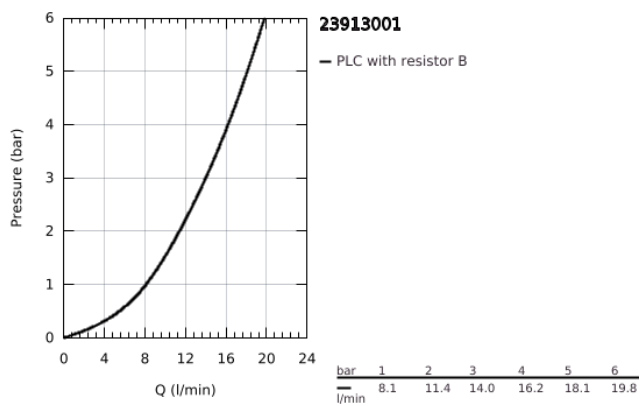

23 913 001 BAUEDGE SINGLE-LEVER SHOWER MIXER 1/2"

PRODUCT DESCRIPTION

- Colour: chrome
- wall mounted
- metal lever
- GROHE SilkMove 35 mm ceramic cartridge
- Eco-Override-Stop lever resistance for saving water
- with temperature limiter
- GROHE LongLife finish
- adjustable flow rate limiter
- shower bottom outlet 1/2" with integrated non return valve
- protected against backflow
- S-unions
- metal wall escutcheon

23 913 001 BAUEDGE SINGLE-LEVER SHOWER MIXER 1/2"

SPARE PARTS

- 1: Cartridge (Spare part-nr. 46589000)
 - 2: S-union (Spare part-nr. 12075000)
 - 2.1: Seal (Spare part-nr. 0138600M)
 - 2.2: Escutcheon (Spare part-nr. 0221000M)
 - 3: Screw connection 1/2" (Spare part-nr. 45044000)
 - 4: Non-return valve (Spare part-nr. 42601000)
 - 5: Extension 3/4", 20 mm (Spare part-nr. 0713000M)*
 - 6: Temperature limiter (Spare part-nr. 46375000)*
 - 7: Special spanner (Spare part-nr. 19377000)*
 - 8: Socket spanner (Spare part-nr. 19332000)*
- * Optional accessories