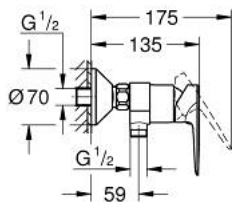

23 913 001 BAUEDGE SINGLE-LEVER SHOWER MIXER 1/2"

PRODUCT DESCRIPTION

- Colour: chrome
- wall mounted
- metal lever
- GROHE SilkMove 35 mm ceramic cartridge
- Eco-Override-Stop lever resistance for saving water
- with temperature limiter
- GROHE LongLife finish
- adjustable flow rate limiter
- shower bottom outlet 1/2" with integrated non return valve
- protected against backflow
- S-unions
- metal wall escutcheon

23 913 001 BAUEDGE SINGLE-LEVER SHOWER MIXER 1/2"

SPARE PARTS

- 1: Cartridge (Spare part-nr. 46589000)
 - 2: S-union (Spare part-nr. 12075000)
 - 2.1: Seal (Spare part-nr. 0138600M)
 - 2.2: Escutcheon (Spare part-nr. 0221000M)
 - 3: Screw connection 1/2" (Spare part-nr. 45044000)
 - 4: Non-return valve (Spare part-nr. 42601000)
 - 5: Extension 3/4", 20 mm (Spare part-nr. 0713000M)*
 - 6: Temperature limiter (Spare part-nr. 46375000)*
 - 7: Special spanner (Spare part-nr. 19377000)*
 - 8: Socket spanner (Spare part-nr. 19332000)*
- * Optional accessories