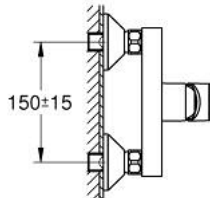

23 913 001 BAUEDGE SINGLE-LEVER SHOWER MIXER 1/2"

PRODUCT DESCRIPTION

- Colour: chrome
- wall mounted
- metal lever
- GROHE SilkMove 35 mm ceramic cartridge
- Eco-Override-Stop lever resistance for saving water
- with temperature limiter
- GROHE LongLife finish
- adjustable flow rate limiter
- shower bottom outlet 1/2" with integrated non return valve
- protected against backflow
- S-unions
- metal wall escutcheon

23 913 001 BAUEDGE SINGLE-LEVER SHOWER MIXER 1/2"

SPARE PARTS

- 1: Cartridge (Spare part-nr. 46589000)
 - 2: S-union (Spare part-nr. 12075000)
 - 2.1: Seal (Spare part-nr. 0138600M)
 - 2.2: Escutcheon (Spare part-nr. 0221000M)
 - 3: Screw connection 1/2" (Spare part-nr. 45044000)
 - 4: Non-return valve (Spare part-nr. 42601000)
 - 5: Extension 3/4", 20 mm (Spare part-nr. 0713000M)*
 - 6: Temperature limiter (Spare part-nr. 46375000)*
 - 7: Special spanner (Spare part-nr. 19377000)*
 - 8: Socket spanner (Spare part-nr. 19332000)*
- * Optional accessories