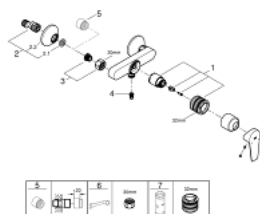

23 913 001 BAUEDGE SINGLE-LEVER SHOWER MIXER 1/2"

PRODUCT DESCRIPTION

- Tyc: Chrome
- wall mounted
- metal lever
- GROHE SilkMove 35 mm ceramic cartridge
- Eco-Override-Stop lever resistance for saving water
- with temperature limiter
- GROHE LongLife finish
- adjustable flow rate limiter
- shower bottom outlet 1/2" with integrated non return valve
- protected against backflow
- S-unions
- metal wall escutcheon

23 913 001 BAUEDGE SINGLE-LEVER SHOWER MIXER 1/2"

SPARE PARTS

- 1: Cartridge (Spare part-nr. 46589000)
 - 2: S-union (Spare part-nr. 12075000)
 - 2.1: Seal (Spare part-nr. 0138600M)
 - 2.2: Escutcheon (Spare part-nr. 0221000M)
 - 3: Screw connection 1/2" (Spare part-nr. 45044000)
 - 4: Non-return valve (Spare part-nr. 42601000)
 - 5: Extension 3/4", 20 mm (Spare part-nr. 0713000M)*
 - 6: Temperature limiter (Spare part-nr. 46375000)*
 - 7: Special spanner (Spare part-nr. 19377000)*
 - 8: Socket spanner (Spare part-nr. 19332000)*
- * Optional accessories