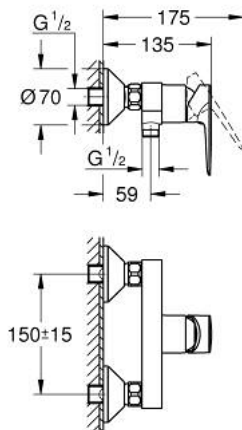

23 913 001 BAUEDGE SINGLE-LEVER SHOWER MIXER 1/2"

PRODUCT DESCRIPTION

- Tyc: Chrome
- wall mounted
- metal lever
- GROHE SilkMove 35 mm ceramic cartridge
- Eco-Override-Stop lever resistance for saving water
- with temperature limiter
- GROHE LongLife finish
- adjustable flow rate limiter
- shower bottom outlet 1/2" with integrated non return valve
- protected against backflow
- S-unions
- metal wall escutcheon

23 913 001 BAUEDGE SINGLE-LEVER SHOWER MIXER 1/2"

SPARE PARTS

- 1: Cartridge (Spare part-nr. 46589000)
 - 2: S-union (Spare part-nr. 12075000)
 - 2.1: Seal (Spare part-nr. 0138600M)
 - 2.2: Escutcheon (Spare part-nr. 0221000M)
 - 3: Screw connection 1/2" (Spare part-nr. 45044000)
 - 4: Non-return valve (Spare part-nr. 42601000)
 - 5: Extension 3/4", 20 mm (Spare part-nr. 0713000M)*
 - 6: Temperature limiter (Spare part-nr. 46375000)*
 - 7: Special spanner (Spare part-nr. 19377000)*
 - 8: Socket spanner (Spare part-nr. 19332000)*
- * Optional accessories