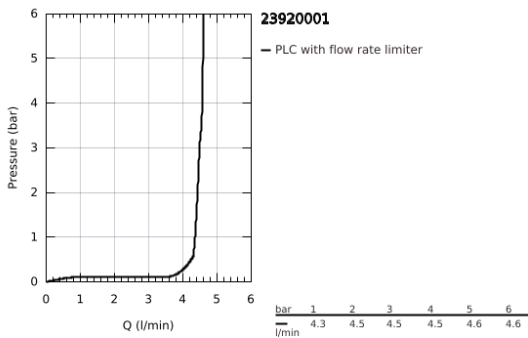

23 920 001 **CONCETTO SINGLE-LEVER BASIN MIXER 1/2" XL-SIZE**

PRODUCT DESCRIPTION

- Colour: chrome
- single hole installation
- metal lever
- for free-standing basins
- GROHE SilkMove 28 mm ceramic cartridge
- with temperature limiter
- GROHE LongLife finish
- GROHE EcoJoy - less water, perfect flow
- maximum flow rate (at 3 bar): 5 l/min
- GROHE AquaGuide adjustable mousseur
- rapid installation system
- smooth body
- flexible connection hoses
- min. recommended pressure 1.0 bar

23 920 001 **CONCETTO SINGLE-LEVER BASIN MIXER 1/2" XL-SIZE**

SPARE PARTS

- 1: Lever (Spare part-nr. 46753000)
- 2: retaining ring (Spare part-nr. 46715000)
- 3: Cartridge (Spare part-nr. 46580000)
- 4: Mousseur (Spare part-nr. 48547000)
- 5: Shank fastening assembly (Spare part-nr. 48384000)