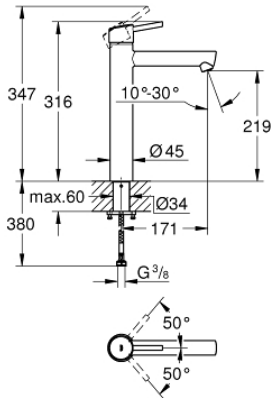

23 920 001 **CONCETTO SINGLE-LEVER BASIN MIXER 1/2" XL-SIZE**

PRODUCT DESCRIPTION

- Colour: chrome
- single hole installation
- metal lever
- for free-standing basins
- GROHE SilkMove 28 mm ceramic cartridge
- with temperature limiter
- GROHE LongLife finish
- GROHE EcoJoy - less water, perfect flow
- maximum flow rate (at 3 bar): 5 l/min
- GROHE AquaGuide adjustable mousseur
- rapid installation system
- smooth body
- flexible connection hoses
- min. recommended pressure 1.0 bar

23 920 001 **CONCETTO SINGLE-LEVER BASIN MIXER 1/2" XL-SIZE**

SPARE PARTS

- 1: Lever (Spare part-nr. 46753000)
- 2: retaining ring (Spare part-nr. 46715000)
- 3: Cartridge (Spare part-nr. 46580000)
- 4: Mousseur (Spare part-nr. 48547000)
- 5: Shank fastening assembly (Spare part-nr. 48384000)