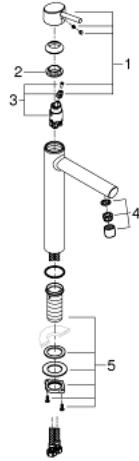

23 920 001 **CONCETTO SINGLE-LEVER BASIN MIXER 1/2" XL-SIZE**

PRODUCT DESCRIPTION

- Colour: chrome
- single hole installation
- metal lever
- for free-standing basins
- GROHE SilkMove 28 mm ceramic cartridge
- with temperature limiter
- GROHE LongLife finish
- GROHE EcoJoy - less water, perfect flow
- maximum flow rate (at 3 bar): 5 l/min
- GROHE AquaGuide adjustable mousseur
- rapid installation system
- smooth body
- flexible connection hoses
- min. recommended pressure 1.0 bar

23 920 001 **CONCETTO SINGLE-LEVER BASIN MIXER 1/2" XL-SIZE**

SPARE PARTS

- 1: Lever (Spare part-nr. 46753000)
- 2: retaining ring (Spare part-nr. 46715000)
- 3: Cartridge (Spare part-nr. 46580000)
- 4: Mousseur (Spare part-nr. 48547000)
- 5: Shank fastening assembly (Spare part-nr. 48384000)