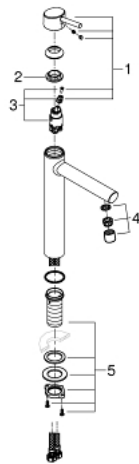

23 920 001 **CONCETTO SINGLE-LEVER BASIN MIXER 1/2"**  
**XL-SIZE**

**PRODUCT DESCRIPTION**

- Tyc: Chrome
- single hole installation
- metal lever
- for free-standing basins
- GROHE SilkMove 28 mm ceramic cartridge
- with temperature limiter
- GROHE LongLife finish
- GROHE EcoJoy - Less water, perfect flow
- maximum flow rate (at 3 bar): 5 l/min
- GROHE AquaGuide adjustable mousseur
- rapid installation system
- smooth body
- flexible connection hoses
- min. recommended pressure 1.0 bar

23 920 001 **CONCETTO SINGLE-LEVER BASIN MIXER 1/2"**  
**XL-SIZE**

**SPARE PARTS**

- 1: Lever (Spare part-nr. 46753000)
- 2: Fitting ring (Spare part-nr. 46715000)
- 3: Cartridge (Spare part-nr. 46580000)
- 4: Mousseur (Spare part-nr. 48547000)
- 5: Shank fastening assembly (Spare part-nr. 48384000)