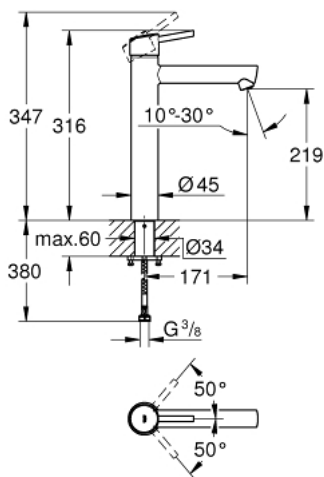

23 920 001 **CONCETTO SINGLE-LEVER BASIN MIXER 1/2"**  
**XL-SIZE**

**PRODUCT DESCRIPTION**

- Tyc: Chrome
- single hole installation
- metal lever
- for free-standing basins
- GROHE SilkMove 28 mm ceramic cartridge
- with temperature limiter
- GROHE LongLife finish
- GROHE EcoJoy - Less water, perfect flow
- maximum flow rate (at 3 bar): 5 l/min
- GROHE AquaGuide adjustable mousseur
- rapid installation system
- smooth body
- flexible connection hoses
- min. recommended pressure 1.0 bar

23 920 001 **CONCETTO SINGLE-LEVER BASIN MIXER 1/2"**  
**XL-SIZE**

**SPARE PARTS**

- 1: Lever (Spare part-nr. 46753000)
- 2: Fitting ring (Spare part-nr. 46715000)
- 3: Cartridge (Spare part-nr. 46580000)
- 4: Mousseur (Spare part-nr. 48547000)
- 5: Shank fastening assembly (Spare part-nr. 48384000)