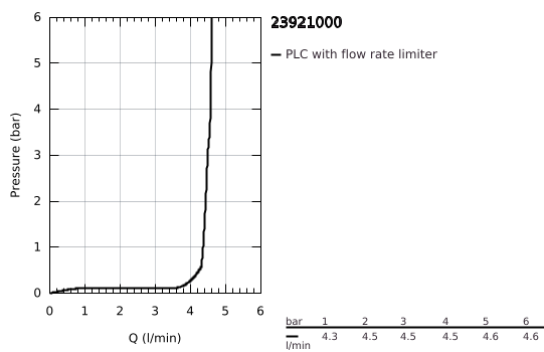

23 921 000 **EUROSMART COSMOPOLITAN SINGLE-LEVER BASIN MIXER 1/2" XL-SIZE**

PRODUCT DESCRIPTION

- Colour: chrome
- single hole installation
- metal lever
- for free-standing basins
- GROHE SilkMove 28 mm ceramic cartridge
- with temperature limiter
- GROHE LongLife finish
- GROHE EcoJoy - less water, perfect flow
- maximum flow rate (at 3 bar): 5 l/min
- GROHE AquaGuide adjustable mousseur
- rapid installation system
- smooth body
- flexible connection hoses
- min. recommended pressure 1.0 bar

23 921 000 **EUROSMART COSMOPOLITAN SINGLE-LEVER BASIN MIXER 1/2" XL-SIZE**

SPARE PARTS

- 1: Lever (Spare part-nr. 48525000)
- 2: retaining ring (Spare part-nr. 46715000)
- 3: Cartridge (Spare part-nr. 46580000)
- 4: Flow straightener (Spare part-nr. 48300000)
- 5: Shank fastening assembly (Spare part-nr. 48384000)