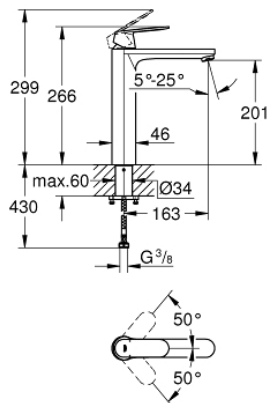

23 921 000 **EUROSMART COSMOPOLITAN SINGLE-LEVER BASIN MIXER 1/2" XL-SIZE**

PRODUCT DESCRIPTION

- Colour: chrome
- single hole installation
- metal lever
- for free-standing basins
- GROHE SilkMove 28 mm ceramic cartridge
- with temperature limiter
- GROHE LongLife finish
- GROHE EcoJoy - less water, perfect flow
- maximum flow rate (at 3 bar): 5 l/min
- GROHE AquaGuide adjustable mousseur
- rapid installation system
- smooth body
- flexible connection hoses
- min. recommended pressure 1.0 bar

23 921 000 **EUROSMART COSMOPOLITAN SINGLE-LEVER BASIN MIXER 1/2" XL-SIZE**

SPARE PARTS

- 1: Lever (Spare part-nr. 48525000)
- 2: retaining ring (Spare part-nr. 46715000)
- 3: Cartridge (Spare part-nr. 46580000)
- 4: Flow straightener (Spare part-nr. 48300000)
- 5: Shank fastening assembly (Spare part-nr. 48384000)