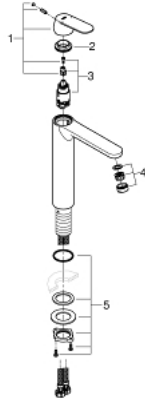

23 921 000 **EUROSMART COSMOPOLITAN SINGLE-LEVER BASIN MIXER 1/2" XL-SIZE**

PRODUCT DESCRIPTION

- Colour: chrome
- single hole installation
- metal lever
- for free-standing basins
- GROHE SilkMove 28 mm ceramic cartridge
- with temperature limiter
- GROHE LongLife finish
- GROHE EcoJoy - less water, perfect flow
- maximum flow rate (at 3 bar): 5 l/min
- GROHE AquaGuide adjustable mousseur
- rapid installation system
- smooth body
- flexible connection hoses
- min. recommended pressure 1.0 bar

23 921 000 **EUROSMART COSMOPOLITAN SINGLE-LEVER BASIN MIXER 1/2" XL-SIZE**

SPARE PARTS

- 1: Lever (Spare part-nr. 48525000)
- 2: retaining ring (Spare part-nr. 46715000)
- 3: Cartridge (Spare part-nr. 46580000)
- 4: Flow straightener (Spare part-nr. 48300000)
- 5: Shank fastening assembly (Spare part-nr. 48384000)