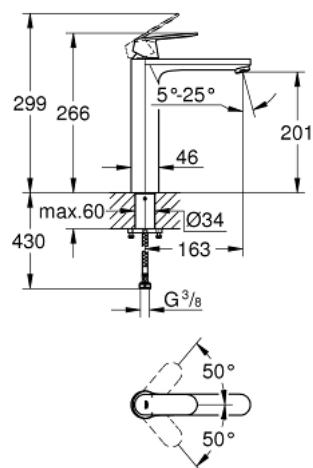

## 23 921 000 EUROSMART COSMOPOLITAN SINGLE-LEVER BASIN MIXER 1/2" XL-SIZE

### PRODUCT DESCRIPTION

- Tyc: Chrome
- single hole installation
- metal lever
- for free-standing basins
- GROHE SilkMove 28 mm ceramic cartridge
- with temperature limiter
- GROHE LongLife finish
- GROHE EcoJoy - Less water, perfect flow
- maximum flow rate (at 3 bar): 5 l/min
- GROHE AquaGuide adjustable mousseur
- rapid installation system
- smooth body
- flexible connection hoses
- min. recommended pressure 1.0 bar

23 921 000 **EUROSMART COSMOPOLITAN SINGLE-LEVER BASIN MIXER 1/2"**  
**XL-SIZE**

**SPARE PARTS**

- 1: Lever (Spare part-nr. 48525000)
- 2: Fitting ring (Spare part-nr. 46715000)
- 3: Cartridge (Spare part-nr. 46580000)
- 4: Flow straightener (Spare part-nr. 48300000)
- 5: Shank fastening assembly (Spare part-nr. 48384000)