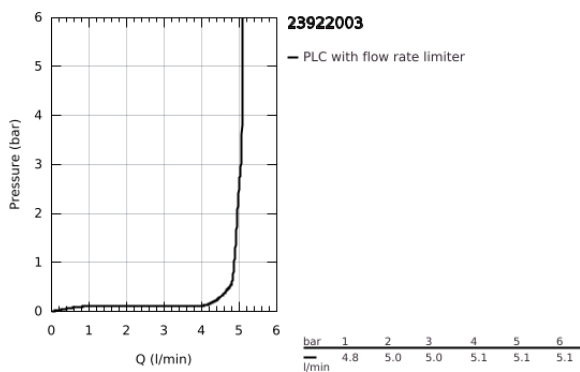

23 922 003 **EUROSMART BASIN MIXER 1/2"**  
**S-SIZE**

**PRODUCT DESCRIPTION**

- Colour: chrome
- single hole installation
- metal lever
- GROHE SilkMove 28 mm ceramic cartridge
- adjustable flow rate limiter
- with temperature limiter
- GROHE LongLife finish
- GROHE EcoJoy - less water, perfect flow
- maximum flow rate (at 3 bar): 5 l/min
- Protected Water Ways no contact of water with lead or nickel inside the tap
- GROHE FastFixation rapid installation system
- smooth body with push-open waste set 1 1/4"
- flexible connection hoses
- professional exclusive

23 922 003 **EUROSMART BASIN MIXER 1/2"**  
**S-SIZE**

**SPARE PARTS**

- 1: Lever (Spare part-nr. 48548000)
- 2: Cap (Spare part-nr. 46116000)
- 3: Cartridge (Spare part-nr. 48518000)
- 4: Mousseur (Spare part-nr. 48159000)
- 5: Shank mounting kit (Spare part-nr. 46645000)
- 6: Waste set with push-open plug (Spare part-nr. 65807000)
- 7: Mounting wrench (Spare part-nr. 19017000)\*