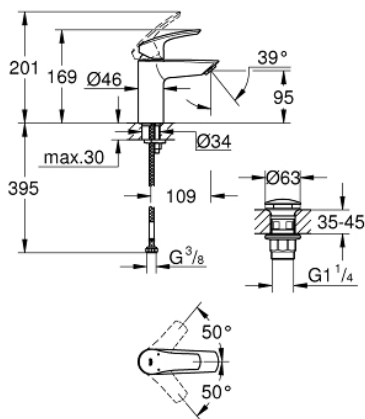

23 922 003 **EUROSMART BASIN MIXER 1/2"**  
**S-SIZE**

**PRODUCT DESCRIPTION**

- Colour: chrome
- single hole installation
- metal lever
- GROHE SilkMove 28 mm ceramic cartridge
- adjustable flow rate limiter
- with temperature limiter
- GROHE LongLife finish
- GROHE EcoJoy - less water, perfect flow
- maximum flow rate (at 3 bar): 5 l/min
- Protected Water Ways no contact of water with lead or nickel inside the tap
- GROHE FastFixation rapid installation system
- smooth body with push-open waste set 1 1/4"
- flexible connection hoses
- professional exclusive

23 922 003 **EUROSMART BASIN MIXER 1/2"**  
**S-SIZE**

**SPARE PARTS**

- 1: Lever (Spare part-nr. 48548000)
- 2: Cap (Spare part-nr. 46116000)
- 3: Cartridge (Spare part-nr. 48518000)
- 4: Mousseur (Spare part-nr. 48159000)
- 5: Shank mounting kit (Spare part-nr. 46645000)
- 6: Waste set with push-open plug (Spare part-nr. 65807000)
- 7: Mounting wrench (Spare part-nr. 19017000)\*