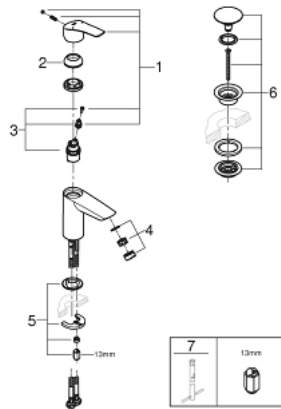

23 922 003 **EUROSMART BASIN MIXER 1/2"**  
**S-SIZE**

**PRODUCT DESCRIPTION**

- Colour: chrome
- single hole installation
- metal lever
- GROHE SilkMove 28 mm ceramic cartridge
- adjustable flow rate limiter
- with temperature limiter
- GROHE LongLife finish
- GROHE EcoJoy - less water, perfect flow
- maximum flow rate (at 3 bar): 5 l/min
- Protected Water Ways no contact of water with lead or nickel inside the tap
- GROHE FastFixation rapid installation system
- smooth body with push-open waste set 1 1/4"
- flexible connection hoses
- professional exclusive

23 922 003 **EUROSMART BASIN MIXER 1/2"**  
**S-SIZE**

**SPARE PARTS**

- 1: Lever (Spare part-nr. 48548000)
- 2: Cap (Spare part-nr. 46116000)
- 3: Cartridge (Spare part-nr. 48518000)
- 4: Mousseur (Spare part-nr. 48159000)
- 5: Shank mounting kit (Spare part-nr. 46645000)
- 6: Waste set with push-open plug (Spare part-nr. 65807000)
- 7: Mounting wrench (Spare part-nr. 19017000)\*