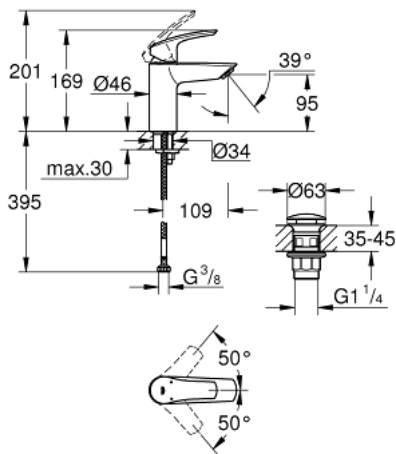

23 922 003 **EUROSMART BASIN MIXER 1/2"**
S-SIZE

PRODUCT DESCRIPTION

- Tyc: Chrome
- single hole installation
- metal lever
- GROHE SilkMove 28 mm ceramic cartridge
- adjustable flow rate limiter
- with temperature limiter
- GROHE LongLife finish
- GROHE EcoJoy - Less water, perfect flow
- maximum flow rate (at 3 bar): 5 l/min
- Protected Water Ways no contact of water with lead or nickel inside the tap
- GROHE FastFixation rapid installation system
- smooth body with push-open waste set 1 1/4"
- flexible connection hoses
- professional exclusive

23 922 003 **EUROSMART BASIN MIXER 1/2"**
S-SIZE

SPARE PARTS

- 1: Lever (Spare part-nr. 48548000)
- 2: Cap (Spare part-nr. 46116000)
- 3: Cartridge (Spare part-nr. 48518000)
- 4: Mousseur (Spare part-nr. 48159000)
- 5: Shank mounting kit (Spare part-nr. 46645000)
- 6: Waste set with push-open plug (Spare part-nr. 65807000)
- 7: Mounting wrench (Spare part-nr. 19017000)*