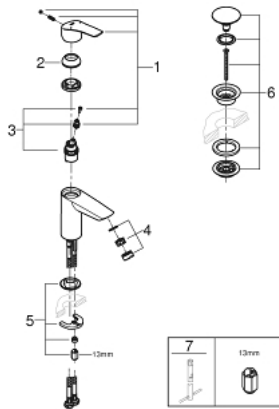

23 922 003 **EUROSMART BASIN MIXER 1/2"**
S-SIZE

PRODUCT DESCRIPTION

- Tyc: Chrome
- single hole installation
- metal lever
- GROHE SilkMove 28 mm ceramic cartridge
- adjustable flow rate limiter
- with temperature limiter
- GROHE LongLife finish
- GROHE EcoJoy - Less water, perfect flow
- maximum flow rate (at 3 bar): 5 l/min
- Protected Water Ways no contact of water with lead or nickel inside the tap
- GROHE FastFixation rapid installation system
- smooth body with push-open waste set 1 1/4"
- flexible connection hoses
- professional exclusive

23 922 003 **EUROSMART BASIN MIXER 1/2"**
S-SIZE

SPARE PARTS

- 1: Lever (Spare part-nr. 48548000)
- 2: Cap (Spare part-nr. 46116000)
- 3: Cartridge (Spare part-nr. 48518000)
- 4: Mousseur (Spare part-nr. 48159000)
- 5: Shank mounting kit (Spare part-nr. 46645000)
- 6: Waste set with push-open plug (Spare part-nr. 65807000)
- 7: Mounting wrench (Spare part-nr. 19017000)*