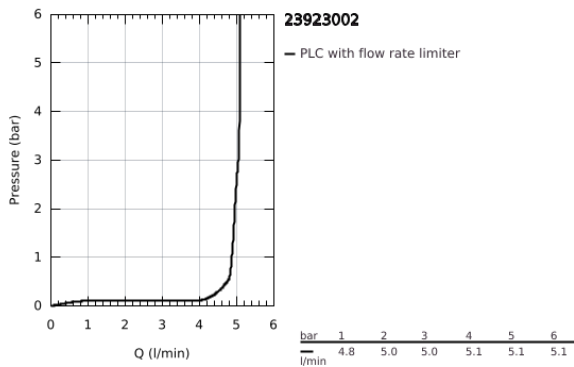

23 923 002 **EUROSMART BASIN MIXER 1/2"**  
**M-SIZE**

**PRODUCT DESCRIPTION**

- Colour: chrome
- single hole installation
- metal lever
- GROHE SilkMove 28 mm ceramic cartridge
- temperature limiter
- GROHE LongLife finish
- GROHE EcoJoy - less water, perfect flow
- maximum flow rate (at 3 bar): 5 l/min
- GROHE FastFixation rapid installation system
- smooth body with push-open waste set 1 1/4"
- flexible connection hoses

23 923 002 **EUROSMART BASIN MIXER 1/2"**  
**M-SIZE**

**SPARE PARTS**

- 1: Lever (Spare part-nr. 46859000)
- 2: retaining ring (Spare part-nr. 46715000)
- 3: Cartridge (Spare part-nr. 46580000)
- 4: Mousseur (Spare part-nr. 48159000)
- 5: Shank mounting kit (Spare part-nr. 46249000)
- 6: Waste set with push-open plug (Spare part-nr. 65807000)
- 7: Mounting wrench (Spare part-nr. 19017000)\*