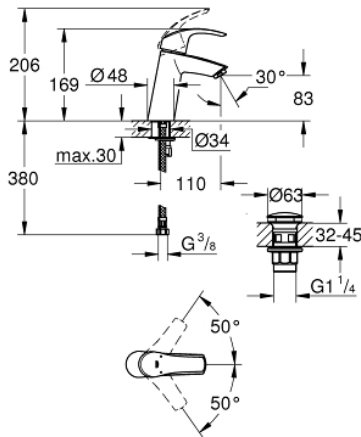

23 923 002 **EUROSMART BASIN MIXER 1/2"**  
**M-SIZE**

**PRODUCT DESCRIPTION**

- Colour: chrome
- single hole installation
- metal lever
- GROHE SilkMove 28 mm ceramic cartridge
- temperature limiter
- GROHE LongLife finish
- GROHE EcoJoy - less water, perfect flow
- maximum flow rate (at 3 bar): 5 l/min
- GROHE FastFixation rapid installation system
- smooth body with push-open waste set 1 1/4"
- flexible connection hoses

23 923 002 **EUROSMART BASIN MIXER 1/2"**  
**M-SIZE**

**SPARE PARTS**

- 1: Lever (Spare part-nr. 46859000)
- 2: retaining ring (Spare part-nr. 46715000)
- 3: Cartridge (Spare part-nr. 46580000)
- 4: Mousseur (Spare part-nr. 48159000)
- 5: Shank mounting kit (Spare part-nr. 46249000)
- 6: Waste set with push-open plug (Spare part-nr. 65807000)
- 7: Mounting wrench (Spare part-nr. 19017000)\*