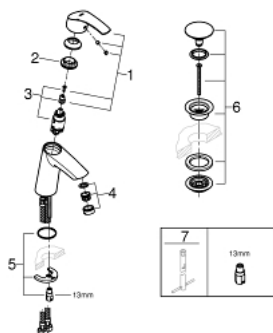

23 923 002 **EUROSMART BASIN MIXER 1/2"**  
**M-SIZE**

**PRODUCT DESCRIPTION**

- Colour: chrome
- single hole installation
- metal lever
- GROHE SilkMove 28 mm ceramic cartridge
- temperature limiter
- GROHE LongLife finish
- GROHE EcoJoy - less water, perfect flow
- maximum flow rate (at 3 bar): 5 l/min
- GROHE FastFixation rapid installation system
- smooth body with push-open waste set 1 1/4"
- flexible connection hoses

23 923 002 **EUROSMART BASIN MIXER 1/2"**  
**M-SIZE**

**SPARE PARTS**

- 1: Lever (Spare part-nr. 46859000)
- 2: retaining ring (Spare part-nr. 46715000)
- 3: Cartridge (Spare part-nr. 46580000)
- 4: Mousseur (Spare part-nr. 48159000)
- 5: Shank mounting kit (Spare part-nr. 46249000)
- 6: Waste set with push-open plug (Spare part-nr. 65807000)
- 7: Mounting wrench (Spare part-nr. 19017000)\*