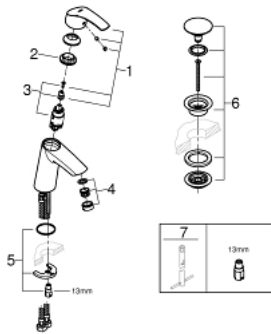

23 923 002 **EUROSMART BASIN MIXER 1/2"**
M-SIZE

PRODUCT DESCRIPTION

- Tyc: Chrome
- single hole installation
- metal lever
- GROHE SilkMove 28 mm ceramic cartridge
- temperature limiter
- GROHE LongLife finish
- GROHE EcoJoy - Less water, perfect flow
- maximum flow rate (at 3 bar): 5 l/min
- GROHE FastFixation rapid installation system
- smooth body with push-open waste set 1 1/4"
- flexible connection hoses

23 923 002 **EUROSMART BASIN MIXER 1/2"**
M-SIZE

SPARE PARTS

- 1: Lever (Spare part-nr. 46859000)
- 2: Fitting ring (Spare part-nr. 46715000)
- 3: Cartridge (Spare part-nr. 46580000)
- 4: Mousseur (Spare part-nr. 48159000)
- 5: Shank mounting kit (Spare part-nr. 46249000)
- 6: Waste set with push-open plug (Spare part-nr. 65807000)
- 7: Mounting wrench (Spare part-nr. 19017000)*