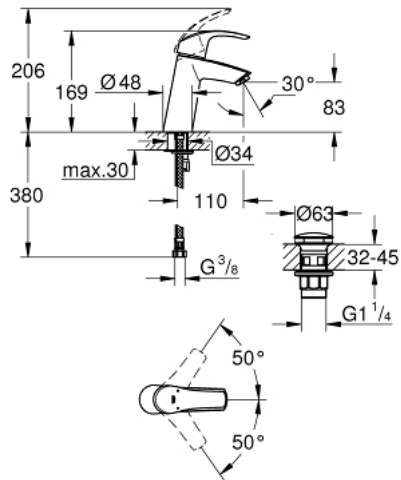

23 923 002 **EUROSMART BASIN MIXER 1/2"**
M-SIZE

PRODUCT DESCRIPTION

- Tyc: Chrome
- single hole installation
- metal lever
- GROHE SilkMove 28 mm ceramic cartridge
- temperature limiter
- GROHE LongLife finish
- GROHE EcoJoy - Less water, perfect flow
- maximum flow rate (at 3 bar): 5 l/min
- GROHE FastFixation rapid installation system
- smooth body with push-open waste set 1 1/4"
- flexible connection hoses

23 923 002 **EUROSMART BASIN MIXER 1/2"**
M-SIZE

SPARE PARTS

- 1: Lever (Spare part-nr. 46859000)
- 2: Fitting ring (Spare part-nr. 46715000)
- 3: Cartridge (Spare part-nr. 46580000)
- 4: Mousseur (Spare part-nr. 48159000)
- 5: Shank mounting kit (Spare part-nr. 46249000)
- 6: Waste set with push-open plug (Spare part-nr. 65807000)
- 7: Mounting wrench (Spare part-nr. 19017000)*