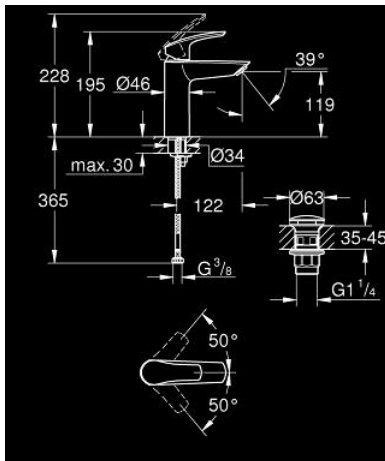

23 923 003 **EUROSMART BASIN MIXER 1/2"**
M-SIZE

PRODUCT DESCRIPTION

- Colour: chrome
- single hole installation
- metal lever
- GROHE SilkMove 28 mm ceramic cartridge
- adjustable flow rate limiter
- with temperature limiter
- GROHE LongLife finish
- GROHE EcoJoy - less water, perfect flow
- maximum flow rate (at 3 bar): 5 l/min
- Protected Water Ways no contact of water with lead or nickel inside the tap
- GROHE FastFixation rapid installation system
- smooth body with push-open waste set 1 1/4"
- flexible connection hoses
- professional exclusive

23 923 003 **EUROSMART BASIN MIXER 1/2"**
M-SIZE

SPARE PARTS

- 1: Lever (Spare part-nr. 48548000)
- 2: Cap (Spare part-nr. 46116000)
- 3: Cartridge (Spare part-nr. 48518000)
- 4: Mousseur (Spare part-nr. 48159000)
- 5: Shank mounting kit (Spare part-nr. 46645000)
- 6: Waste set with push-open plug (Spare part-nr. 65807000)
- 7: Mounting wrench (Spare part-nr. 19017000)*