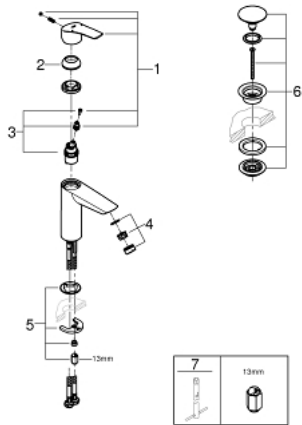

23 923 003 **EUROSMART BASIN MIXER 1/2"**
M-SIZE

PRODUCT DESCRIPTION

- Colour: chrome
- single hole installation
- metal lever
- GROHE SilkMove 28 mm ceramic cartridge
- adjustable flow rate limiter
- with temperature limiter
- GROHE LongLife finish
- GROHE EcoJoy - less water, perfect flow
- maximum flow rate (at 3 bar): 5 l/min
- Protected Water Ways no contact of water with lead or nickel inside the tap
- GROHE FastFixation rapid installation system
- smooth body with push-open waste set 1 1/4"
- flexible connection hoses
- professional exclusive

23 923 003 **EUROSMART BASIN MIXER 1/2"**
M-SIZE

SPARE PARTS

- 1: Lever (Spare part-nr. 48548000)
- 2: Cap (Spare part-nr. 46116000)
- 3: Cartridge (Spare part-nr. 48518000)
- 4: Mousseur (Spare part-nr. 48159000)
- 5: Shank mounting kit (Spare part-nr. 46645000)
- 6: Waste set with push-open plug (Spare part-nr. 65807000)
- 7: Mounting wrench (Spare part-nr. 19017000)*