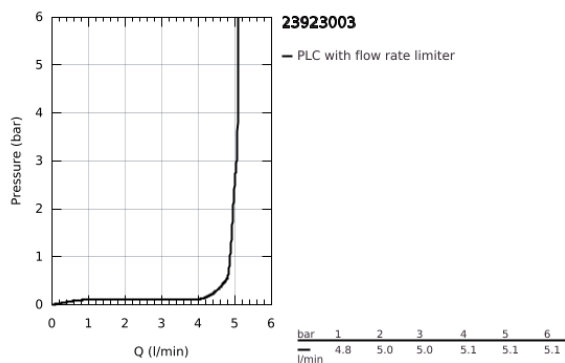

23 923 003 **EUROSMART BASIN MIXER 1/2"**
M-SIZE

PRODUCT DESCRIPTION

- Colour: chrome
- single hole installation
- metal lever
- GROHE SilkMove 28 mm ceramic cartridge
- adjustable flow rate limiter
- with temperature limiter
- GROHE LongLife finish
- GROHE EcoJoy - less water, perfect flow
- maximum flow rate (at 3 bar): 5 l/min
- Protected Water Ways no contact of water with lead or nickel inside the tap
- GROHE FastFixation rapid installation system
- smooth body with push-open waste set 1 1/4"
- flexible connection hoses
- professional exclusive

23 923 003 **EUROSMART BASIN MIXER 1/2"**
M-SIZE

SPARE PARTS

- 1: Lever (Spare part-nr. 48548000)
- 2: Cap (Spare part-nr. 46116000)
- 3: Cartridge (Spare part-nr. 48518000)
- 4: Mousseur (Spare part-nr. 48159000)
- 5: Shank mounting kit (Spare part-nr. 46645000)
- 6: Waste set with push-open plug (Spare part-nr. 65807000)
- 7: Mounting wrench (Spare part-nr. 19017000)*