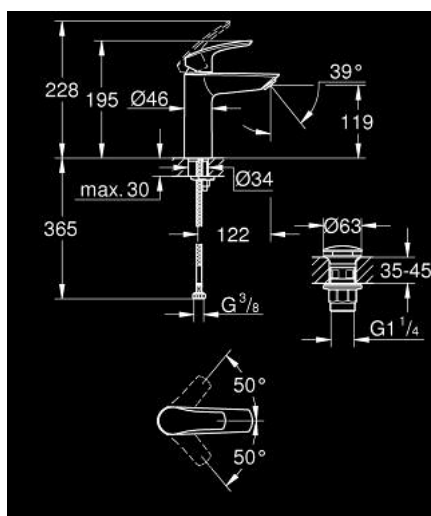

## 23 923 003 EUROSMART BASIN MIXER 1/2" M-SIZE

### PRODUCT DESCRIPTION

- Tyc: Chrome
- single hole installation
- metal lever
- GROHE SilkMove 28 mm ceramic cartridge
- adjustable flow rate limiter
- with temperature limiter
- GROHE LongLife finish
- GROHE EcoJoy - Less water, perfect flow
- maximum flow rate (at 3 bar): 5 l/min
- Protected Water Ways no contact of water with lead or nickel inside the tap
- GROHE FastFixation rapid installation system
- smooth body with push-open waste set 1 1/4"
- flexible connection hoses
- professional exclusive

23 923 003 **EUROSMART BASIN MIXER 1/2"**  
**M-SIZE**

**SPARE PARTS**

- 1: Lever (Spare part-nr. 48548000)
- 2: Cap (Spare part-nr. 46116000)
- 3: Cartridge (Spare part-nr. 48518000)
- 4: Mousseur (Spare part-nr. 48159000)
- 5: Shank mounting kit (Spare part-nr. 46645000)
- 6: Waste set with push-open plug (Spare part-nr. 65807000)
- 7: Mounting wrench (Spare part-nr. 19017000)\*