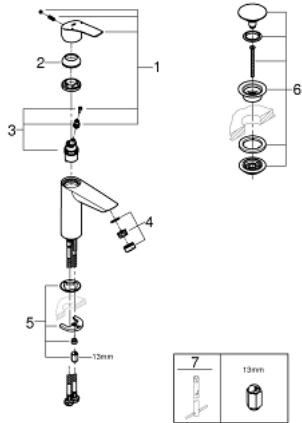

## 23 923 003 EUROSMART BASIN MIXER 1/2" M-SIZE

### PRODUCT DESCRIPTION

- Tyc: Chrome
- single hole installation
- metal lever
- GROHE SilkMove 28 mm ceramic cartridge
- adjustable flow rate limiter
- with temperature limiter
- GROHE LongLife finish
- GROHE EcoJoy - Less water, perfect flow
- maximum flow rate (at 3 bar): 5 l/min
- Protected Water Ways no contact of water with lead or nickel inside the tap
- GROHE FastFixation rapid installation system
- smooth body with push-open waste set 1 1/4"
- flexible connection hoses
- professional exclusive

23 923 003 **EUROSMART BASIN MIXER 1/2"**  
**M-SIZE**

**SPARE PARTS**

- 1: Lever (Spare part-nr. 48548000)
- 2: Cap (Spare part-nr. 46116000)
- 3: Cartridge (Spare part-nr. 48518000)
- 4: Mousseur (Spare part-nr. 48159000)
- 5: Shank mounting kit (Spare part-nr. 46645000)
- 6: Waste set with push-open plug (Spare part-nr. 65807000)
- 7: Mounting wrench (Spare part-nr. 19017000)\*