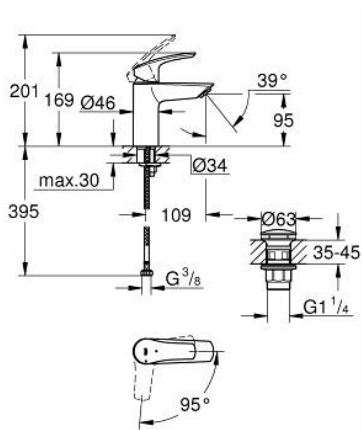

23 924 003 **EUROSMART BASIN MIXER 1/2"**  
**S-SIZE**

**PRODUCT DESCRIPTION**

- Colour: chrome
- single hole installation
- metal lever
- GROHE SilkMove 28 mm ceramic cartridge
- OpenCold - cold water flow in mid-lever position
- adjustable flow rate limiter
- with temperature limiter
- GROHE LongLife finish
- GROHE EcoJoy - less water, perfect flow
- maximum flow rate (at 3 bar): 5 l/min
- Protected Water Ways no contact of water with lead or nickel inside the tap
- GROHE FastFixation rapid installation system
- smooth body with push-open waste set 1 1/4"
- flexible connection hoses
- professional exclusive