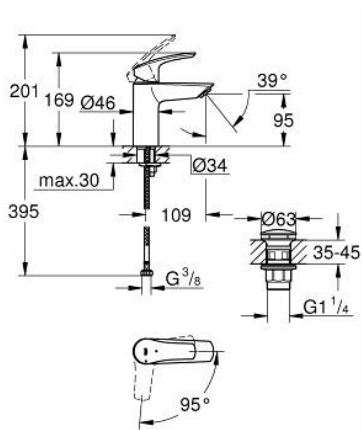

23 924 003 **EUROSMART BASIN MIXER 1/2"**  
**S-SIZE**

**PRODUCT DESCRIPTION**

- Colour: chrome
- single hole installation
- metal lever
- GROHE SilkMove 28 mm ceramic cartridge
- EcoMode - cold water flow in mid-lever position saves energy
- adjustable flow rate limiter
- with temperature limiter
- GROHE LongLife finish
- GROHE EcoJoy - less water, perfect flow
- maximum flow rate (at 3 bar): 5 l/min
- Protected Water Ways no contact of water with lead or nickel inside the tap
- GROHE FastFixation rapid installation system
- smooth body with push-open waste set 1 1/4"
- flexible connection hoses
- professional exclusive