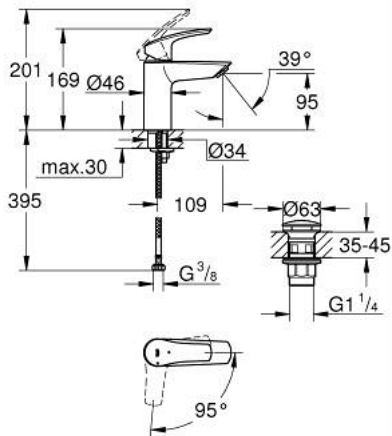

23 924 003 **EUROSMART BASIN MIXER 1/2"**
S-SIZE

PRODUCT DESCRIPTION

- Tyc: Chrome
- single hole installation
- metal lever
- GROHE SilkMove 28 mm ceramic cartridge
- OpenCold - cold water flow in mid-lever position
- adjustable flow rate limiter
- with temperature limiter
- GROHE LongLife finish
- GROHE EcoJoy - Less water, perfect flow
- maximum flow rate (at 3 bar): 5 l/min
- Protected Water Ways no contact of water with lead or nickel inside the tap
- GROHE FastFixation rapid installation system
- smooth body with push-open waste set 1 1/4"
- flexible connection hoses
- professional exclusive