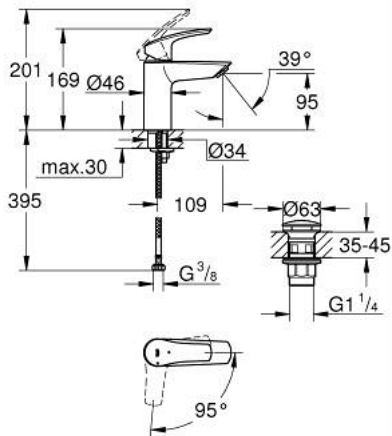

23 924 003 **EUROSMART BASIN MIXER 1/2"**  
**S-SIZE**

**PRODUCT DESCRIPTION**

- Tyc: Chrome
- single hole installation
- metal lever
- GROHE SilkMove 28 mm ceramic cartridge
- OpenCold - cold water flow in mid-lever position
- adjustable flow rate limiter
- with temperature limiter
- GROHE LongLife finish
- GROHE EcoJoy - Less water, perfect flow
- maximum flow rate (at 3 bar): 5 l/min
- Protected Water Ways no contact of water with lead or nickel inside the tap
- GROHE FastFixation rapid installation system
- smooth body with push-open waste set 1 1/4"
- flexible connection hoses
- professional exclusive