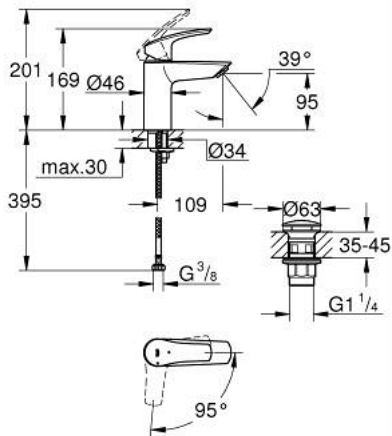

23 924 003 **EUROSMART BASIN MIXER 1/2"**
S-SIZE

PRODUCT DESCRIPTION

- Tyc: Chrome
- single hole installation
- metal lever
- GROHE SilkMove 28 mm ceramic cartridge
- EcoMode - cold water flow in mid-lever position saves energy
- adjustable flow rate limiter
- with temperature limiter
- GROHE LongLife finish
- GROHE EcoJoy - Less water, perfect flow
- maximum flow rate (at 3 bar): 5 l/min
- Protected Water Ways no contact of water with lead or nickel inside the tap
- GROHE FastFixation rapid installation system
- smooth body with push-open waste set 1 1/4"
- flexible connection hoses
- professional exclusive