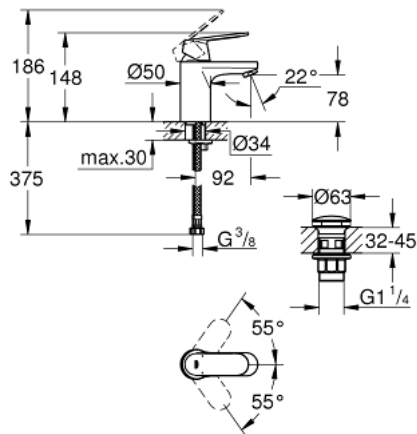

23 925 000 **EUROSMART COSMOPOLITAN BASIN MIXER 1/2"**
S-SIZE

PRODUCT DESCRIPTION

- Tyc: Chrome
- single hole installation
- metal lever
- GROHE SilkMove 35 mm ceramic cartridge
- adjustable flow rate limiter
- adjustable minimum flow rate 2.5 l/min
- GROHE LongLife finish
- GROHE FastFixation installation system with centering support
- GROHE EcoJoy - Less water, perfect flow
- maximum flow rate (at 3 bar): 5 l/min
- smooth body with push-open waste set 1 1/4"
- flexible connection hoses
- optional temperature limiter ref. no. 46 375
- noise classification I in accordance with DIN 4109

23 925 000 **EUROSMART COSMOPOLITAN BASIN MIXER 1/2"**
S-SIZE

SPARE PARTS

- 1: Lever (Spare part-nr. 46681000)
- 2: Cap (Spare part-nr. 46492000)
- 3: Screw coupling (Spare part-nr. 46460000)
- 4: Cartridge (Spare part-nr. 46374000)
- 5: Mousseur (Spare part-nr. 48159000)
- 6: Shank mounting kit (Spare part-nr. 46671000)
- 7: Waste set with push-open plug (Spare part-nr. 65807000)
- 8: Socket spanner (Spare part-nr. 19332000)*
- 9: Mounting wrench (Spare part-nr. 19017000)*
- 10: Temperature limiter (Spare part-nr. 46375000)*