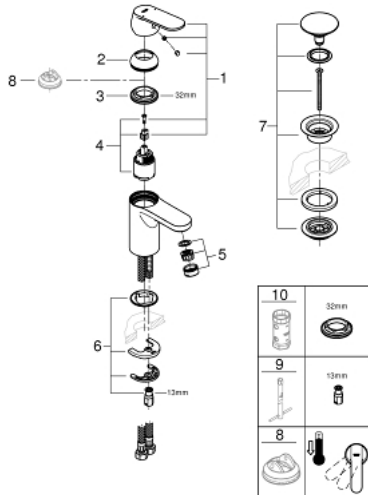

23 925 000 **EUROSMART COSMOPOLITAN BASIN MIXER 1/2"**
S-SIZE

PRODUCT DESCRIPTION

- Tyc: Chrome
- single hole installation
- metal lever
- GROHE SilkMove 35 mm ceramic cartridge
- adjustable flow rate limiter
- adjustable minimum flow rate 2.5 l/min
- GROHE LongLife finish
- GROHE FastFixation installation system with centering support
- GROHE EcoJoy - Less water, perfect flow
- maximum flow rate (at 3 bar): 5 l/min
- smooth body with push-open waste set 1 1/4"
- flexible connection hoses
- optional temperature limiter ref. no. 46 375
- noise classification I in accordance with DIN 4109

23 925 000 **EUROSMART COSMOPOLITAN BASIN MIXER 1/2"**
S-SIZE

SPARE PARTS

- 1: Lever (Spare part-nr. 46681000)
- 2: Cap (Spare part-nr. 46492000)
- 3: Screw coupling (Spare part-nr. 46460000)
- 4: Cartridge (Spare part-nr. 46374000)
- 5: Mousseur (Spare part-nr. 48159000)
- 6: Shank mounting kit (Spare part-nr. 46671000)
- 7: Waste set with push-open plug (Spare part-nr. 65807000)
- 8: Socket spanner (Spare part-nr. 19332000)*
- 9: Mounting wrench (Spare part-nr. 19017000)*
- 10: Temperature limiter (Spare part-nr. 46375000)*