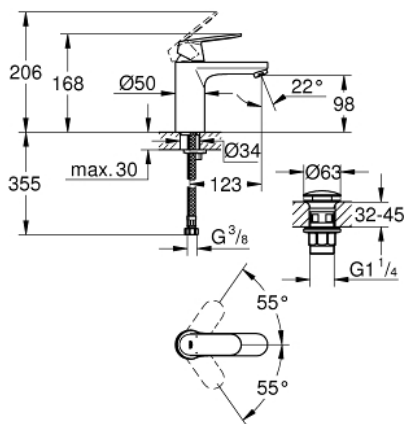

23 926 000 **EUROSMART COSMOPOLITAN BASIN MIXER 1/2"**
M-SIZE

PRODUCT DESCRIPTION

- Colour: chrome
- single hole installation
- metal lever
- GROHE SilkMove 35 mm ceramic cartridge
- adjustable flow rate limiter
- GROHE LongLife finish
- GROHE EcoJoy - less water, perfect flow
- maximum flow rate (at 3 bar): 5 l/min
- GROHE FastFixation rapid installation system
- smooth body with push-open waste set 1 1/4"
- flexible connection hoses
- min. recommended pressure 1.0 bar
- optional temperature limiter ref. no. 46 375

23 926 000 **EUROSMART COSMOPOLITAN BASIN MIXER 1/2"**
M-SIZE

SPARE PARTS

- 1: Lever (Spare part-nr. 46681000)
- 2: Cap (Spare part-nr. 46492000)
- 3: Screw coupling (Spare part-nr. 46460000)
- 4: Cartridge (Spare part-nr. 46374000)
- 5: Mousseur (Spare part-nr. 48159000)
- 6: Shank mounting kit (Spare part-nr. 46671000)
- 7: Waste set with push-open plug (Spare part-nr. 65807000)
- 8: Socket spanner (Spare part-nr. 19332000)*
- 9: Mounting wrench (Spare part-nr. 19017000)*
- 10: Temperature limiter (Spare part-nr. 46375000)*