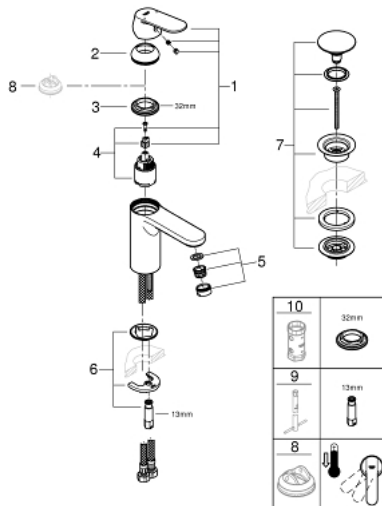

23 926 000 **EUROSMART COSMOPOLITAN BASIN MIXER 1/2"**
M-SIZE

PRODUCT DESCRIPTION

- Colour: chrome
- single hole installation
- metal lever
- GROHE SilkMove 35 mm ceramic cartridge
- adjustable flow rate limiter
- GROHE LongLife finish
- GROHE EcoJoy - less water, perfect flow
- maximum flow rate (at 3 bar): 5 l/min
- GROHE FastFixation rapid installation system
- smooth body with push-open waste set 1 1/4"
- flexible connection hoses
- min. recommended pressure 1.0 bar
- optional temperature limiter ref. no. 46 375

23 926 000 **EUROSMART COSMOPOLITAN BASIN MIXER 1/2"**
M-SIZE

SPARE PARTS

- 1: Lever (Spare part-nr. 46681000)
- 2: Cap (Spare part-nr. 46492000)
- 3: Screw coupling (Spare part-nr. 46460000)
- 4: Cartridge (Spare part-nr. 46374000)
- 5: Mousseur (Spare part-nr. 48159000)
- 6: Shank mounting kit (Spare part-nr. 46671000)
- 7: Waste set with push-open plug (Spare part-nr. 65807000)
- 8: Socket spanner (Spare part-nr. 19332000)*
- 9: Mounting wrench (Spare part-nr. 19017000)*
- 10: Temperature limiter (Spare part-nr. 46375000)*