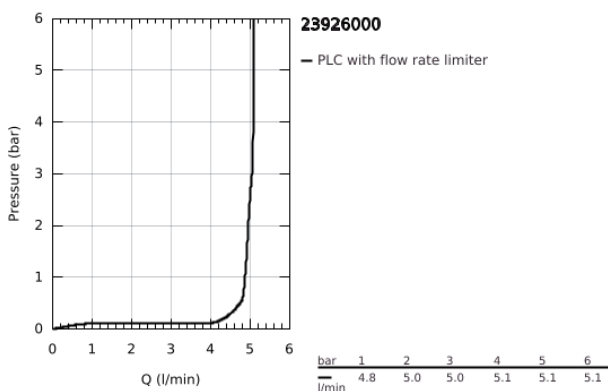

23 926 000 **EUROSMART COSMOPOLITAN BASIN MIXER 1/2"**
M-SIZE

PRODUCT DESCRIPTION

- Colour: chrome
- single hole installation
- metal lever
- GROHE SilkMove 35 mm ceramic cartridge
- adjustable flow rate limiter
- GROHE LongLife finish
- GROHE EcoJoy - less water, perfect flow
- maximum flow rate (at 3 bar): 5 l/min
- GROHE FastFixation rapid installation system
- smooth body with push-open waste set 1 1/4"
- flexible connection hoses
- min. recommended pressure 1.0 bar
- optional temperature limiter ref. no. 46 375

23 926 000 **EUROSMART COSMOPOLITAN BASIN MIXER 1/2"**
M-SIZE

SPARE PARTS

- 1: Lever (Spare part-nr. 46681000)
- 2: Cap (Spare part-nr. 46492000)
- 3: Screw coupling (Spare part-nr. 46460000)
- 4: Cartridge (Spare part-nr. 46374000)
- 5: Mousseur (Spare part-nr. 48159000)
- 6: Shank mounting kit (Spare part-nr. 46671000)
- 7: Waste set with push-open plug (Spare part-nr. 65807000)
- 8: Socket spanner (Spare part-nr. 19332000)*
- 9: Mounting wrench (Spare part-nr. 19017000)*
- 10: Temperature limiter (Spare part-nr. 46375000)*