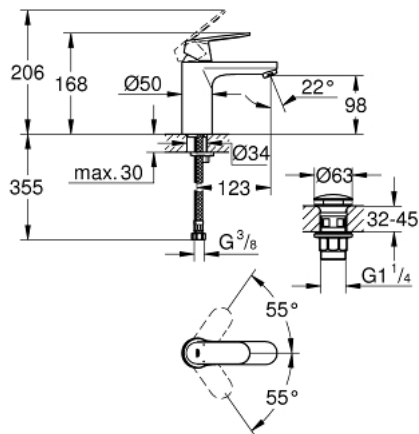

23 926 000 **EUROSMART COSMOPOLITAN BASIN MIXER 1/2"**
M-SIZE

PRODUCT DESCRIPTION

- Tyc: Chrome
- single hole installation
- metal lever
- GROHE SilkMove 35 mm ceramic cartridge
- adjustable flow rate limiter
- GROHE LongLife finish
- GROHE EcoJoy - Less water, perfect flow
- maximum flow rate (at 3 bar): 5 l/min
- GROHE FastFixation rapid installation system
- smooth body with push-open waste set 1 1/4"
- flexible connection hoses
- min. recommended pressure 1.0 bar
- optional temperature limiter ref. no. 46 375

23 926 000 **EUROSMART COSMOPOLITAN BASIN MIXER 1/2"**
M-SIZE

SPARE PARTS

- 1: Lever (Spare part-nr. 46681000)
 - 2: Cap (Spare part-nr. 46492000)
 - 3: Screw coupling (Spare part-nr. 46460000)
 - 4: Cartridge (Spare part-nr. 46374000)
 - 5: Mousseur (Spare part-nr. 48159000)
 - 6: Shank mounting kit (Spare part-nr. 46671000)
 - 7: Waste set with push-open plug (Spare part-nr. 65807000)
 - 8: Socket spanner (Spare part-nr. 19332000)*
 - 9: Mounting wrench (Spare part-nr. 19017000)*
 - 10: Temperature limiter (Spare part-nr. 46375000)*
- * Optional accessories