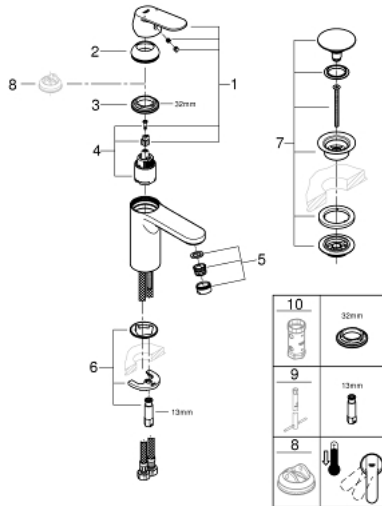

23 926 000 **EUROSMART COSMOPOLITAN BASIN MIXER 1/2"**
M-SIZE

PRODUCT DESCRIPTION

- Tyc: Chrome
- single hole installation
- metal lever
- GROHE SilkMove 35 mm ceramic cartridge
- adjustable flow rate limiter
- GROHE LongLife finish
- GROHE EcoJoy - Less water, perfect flow
- maximum flow rate (at 3 bar): 5 l/min
- GROHE FastFixation rapid installation system
- smooth body with push-open waste set 1 1/4"
- flexible connection hoses
- min. recommended pressure 1.0 bar
- optional temperature limiter ref. no. 46 375

23 926 000 **EUROSMART COSMOPOLITAN BASIN MIXER 1/2"**
M-SIZE

SPARE PARTS

- 1: Lever (Spare part-nr. 46681000)
 - 2: Cap (Spare part-nr. 46492000)
 - 3: Screw coupling (Spare part-nr. 46460000)
 - 4: Cartridge (Spare part-nr. 46374000)
 - 5: Mousseur (Spare part-nr. 48159000)
 - 6: Shank mounting kit (Spare part-nr. 46671000)
 - 7: Waste set with push-open plug (Spare part-nr. 65807000)
 - 8: Socket spanner (Spare part-nr. 19332000)*
 - 9: Mounting wrench (Spare part-nr. 19017000)*
 - 10: Temperature limiter (Spare part-nr. 46375000)*
- * Optional accessories