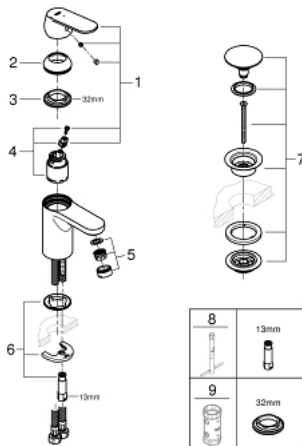

23 927 000 **EUROSMART COSMOPOLITAN BASIN MIXER 1/2"**
S-SIZE

PRODUCT DESCRIPTION

- Colour: chrome
- single hole installation
- metal lever
- GROHE SilkMove 35 mm ceramic cartridge
- EcoMode - cold water flow in mid-lever position saves energy
- adjustable flow rate limiter
- adjustable minimum flow rate 2.5 l/min
- temperature limiter
- GROHE LongLife finish
- GROHE EcoJoy - less water, perfect flow
- maximum flow rate (at 3 bar): 5 l/min
- GROHE FastFixation installation system with centering support
- smooth body with push-open waste set 1 1/4"
- flexible connection hoses

23 927 000 **EUROSMART COSMOPOLITAN BASIN MIXER 1/2"**
S-SIZE

SPARE PARTS

- 1: Lever (Spare part-nr. 46828000)
 - 2: Cap (Spare part-nr. 46492000)
 - 3: Screw coupling (Spare part-nr. 46460000)
 - 4: Cartridge (Spare part-nr. 46863000)
 - 5: Mousseur (Spare part-nr. 48159000)
 - 6: Shank mounting kit (Spare part-nr. 46671000)
 - 7: Waste set with push-open plug (Spare part-nr. 65807000)
 - 8: Mounting wrench (Spare part-nr. 19017000)*
 - 9: Socket spanner (Spare part-nr. 19332000)*
- * Optional accessories