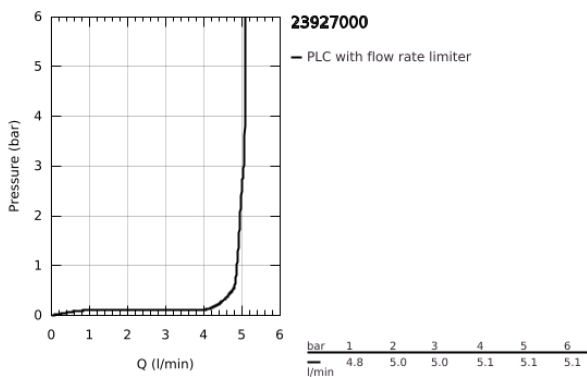

23 927 000 **EUROSMART COSMOPOLITAN BASIN MIXER 1/2"**
S-SIZE

PRODUCT DESCRIPTION

- Colour: chrome
- single hole installation
- metal lever
- GROHE SilkMove 35 mm ceramic cartridge
- EcoMode - cold water flow in mid-lever position saves energy
- adjustable flow rate limiter
- adjustable minimum flow rate 2.5 l/min
- temperature limiter
- GROHE LongLife finish
- GROHE EcoJoy - less water, perfect flow
- maximum flow rate (at 3 bar): 5 l/min
- GROHE FastFixation installation system with centering support
- smooth body with push-open waste set 1 1/4"
- flexible connection hoses

23 927 000 **EUROSMART COSMOPOLITAN BASIN MIXER 1/2"**
S-SIZE

SPARE PARTS

- 1: Lever (Spare part-nr. 46828000)
 - 2: Cap (Spare part-nr. 46492000)
 - 3: Screw coupling (Spare part-nr. 46460000)
 - 4: Cartridge (Spare part-nr. 46863000)
 - 5: Mousseur (Spare part-nr. 48159000)
 - 6: Shank mounting kit (Spare part-nr. 46671000)
 - 7: Waste set with push-open plug (Spare part-nr. 65807000)
 - 8: Mounting wrench (Spare part-nr. 19017000)*
 - 9: Socket spanner (Spare part-nr. 19332000)*
- * Optional accessories