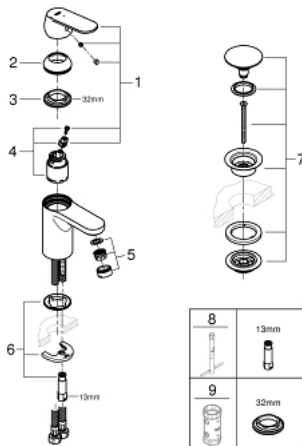

23 927 000 **EUROSMART COSMOPOLITAN BASIN MIXER 1/2"**  
**S-SIZE**

**PRODUCT DESCRIPTION**

- Colour: chrome
- single hole installation
- metal lever
- GROHE SilkMove 35 mm ceramic cartridge
- OpenCold - cold water flow in mid-lever position
- adjustable flow rate limiter
- adjustable minimum flow rate 2.5 l/min
- temperature limiter
- GROHE LongLife finish
- GROHE EcoJoy - less water, perfect flow
- maximum flow rate (at 3 bar): 5 l/min
- GROHE FastFixation installation system with centering support
- smooth body with push-open waste set 1 1/4"
- flexible connection hoses

23 927 000 **EUROSMART COSMOPOLITAN BASIN MIXER 1/2"**  
**S-SIZE**

**SPARE PARTS**

- 1: Lever (Spare part-nr. 46828000)
  - 2: Cap (Spare part-nr. 46492000)
  - 3: Screw coupling (Spare part-nr. 46460000)
  - 4: Cartridge (Spare part-nr. 46863000)
  - 5: Mousseur (Spare part-nr. 48159000)
  - 6: Shank mounting kit (Spare part-nr. 46671000)
  - 7: Waste set with push-open plug (Spare part-nr. 65807000)
  - 8: Mounting wrench (Spare part-nr. 19017000)\*
  - 9: Socket spanner (Spare part-nr. 19332000)\*
- \* Optional accessories