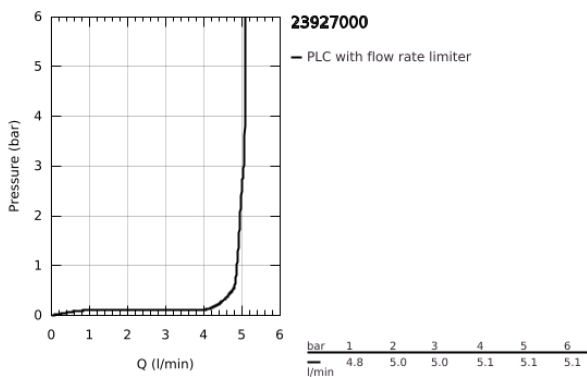

23 927 000 **EUROSMART COSMOPOLITAN BASIN MIXER 1/2"**  
**S-SIZE**

**PRODUCT DESCRIPTION**

- Colour: chrome
- single hole installation
- metal lever
- GROHE SilkMove 35 mm ceramic cartridge
- OpenCold - cold water flow in mid-lever position
- adjustable flow rate limiter
- adjustable minimum flow rate 2.5 l/min
- temperature limiter
- GROHE LongLife finish
- GROHE EcoJoy - less water, perfect flow
- maximum flow rate (at 3 bar): 5 l/min
- GROHE FastFixation installation system with centering support
- smooth body with push-open waste set 1 1/4"
- flexible connection hoses

23 927 000 **EUROSMART COSMOPOLITAN BASIN MIXER 1/2"**  
**S-SIZE**

**SPARE PARTS**

- 1: Lever (Spare part-nr. 46828000)
  - 2: Cap (Spare part-nr. 46492000)
  - 3: Screw coupling (Spare part-nr. 46460000)
  - 4: Cartridge (Spare part-nr. 46863000)
  - 5: Mousseur (Spare part-nr. 48159000)
  - 6: Shank mounting kit (Spare part-nr. 46671000)
  - 7: Waste set with push-open plug (Spare part-nr. 65807000)
  - 8: Mounting wrench (Spare part-nr. 19017000)\*
  - 9: Socket spanner (Spare part-nr. 19332000)\*
- \* Optional accessories