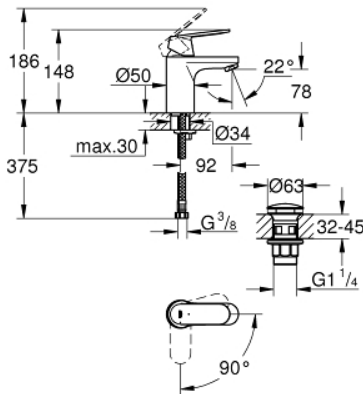

23 927 000 **EUROSMART COSMOPOLITAN BASIN MIXER 1/2"**
S-SIZE

PRODUCT DESCRIPTION

- Colour: chrome
- single hole installation
- metal lever
- GROHE SilkMove 35 mm ceramic cartridge
- EcoMode - cold water flow in mid-lever position saves energy
- adjustable flow rate limiter
- adjustable minimum flow rate 2.5 l/min
- temperature limiter
- GROHE LongLife finish
- GROHE EcoJoy - less water, perfect flow
- maximum flow rate (at 3 bar): 5 l/min
- GROHE FastFixation installation system with centering support
- smooth body with push-open waste set 1 1/4"
- flexible connection hoses

23 927 000 **EUROSMART COSMOPOLITAN BASIN MIXER 1/2"**
S-SIZE

SPARE PARTS

- 1: Lever (Spare part-nr. 46828000)
 - 2: Cap (Spare part-nr. 46492000)
 - 3: Screw coupling (Spare part-nr. 46460000)
 - 4: Cartridge (Spare part-nr. 46863000)
 - 5: Mousseur (Spare part-nr. 48159000)
 - 6: Shank mounting kit (Spare part-nr. 46671000)
 - 7: Waste set with push-open plug (Spare part-nr. 65807000)
 - 8: Mounting wrench (Spare part-nr. 19017000)*
 - 9: Socket spanner (Spare part-nr. 19332000)*
- * Optional accessories