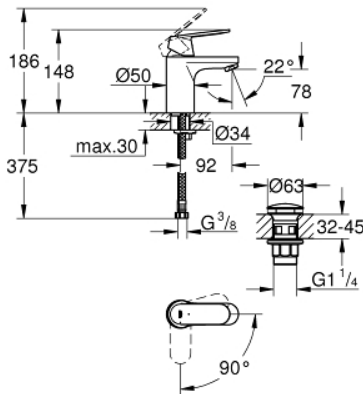

23 927 000 **EUROSMART COSMOPOLITAN BASIN MIXER 1/2"**  
**S-SIZE**

**PRODUCT DESCRIPTION**

- Colour: chrome
- single hole installation
- metal lever
- GROHE SilkMove 35 mm ceramic cartridge
- OpenCold - cold water flow in mid-lever position
- adjustable flow rate limiter
- adjustable minimum flow rate 2.5 l/min
- temperature limiter
- GROHE LongLife finish
- GROHE EcoJoy - less water, perfect flow
- maximum flow rate (at 3 bar): 5 l/min
- GROHE FastFixation installation system with centering support
- smooth body with push-open waste set 1 1/4"
- flexible connection hoses

23 927 000 **EUROSMART COSMOPOLITAN BASIN MIXER 1/2"**  
**S-SIZE**

**SPARE PARTS**

- 1: Lever (Spare part-nr. 46828000)
  - 2: Cap (Spare part-nr. 46492000)
  - 3: Screw coupling (Spare part-nr. 46460000)
  - 4: Cartridge (Spare part-nr. 46863000)
  - 5: Mousseur (Spare part-nr. 48159000)
  - 6: Shank mounting kit (Spare part-nr. 46671000)
  - 7: Waste set with push-open plug (Spare part-nr. 65807000)
  - 8: Mounting wrench (Spare part-nr. 19017000)\*
  - 9: Socket spanner (Spare part-nr. 19332000)\*
- \* Optional accessories