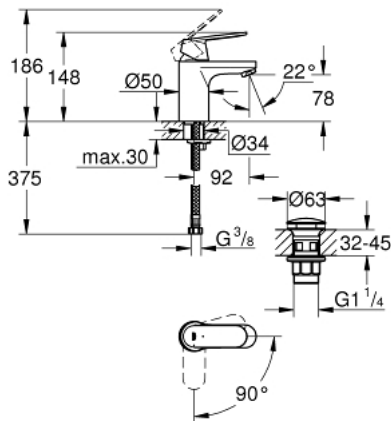

23 927 000 **EUROSMART COSMOPOLITAN BASIN MIXER 1/2"**
S-SIZE

PRODUCT DESCRIPTION

- Tyc: Chrome
- single hole installation
- metal lever
- GROHE SilkMove 35 mm ceramic cartridge
- EcoMode - cold water flow in mid-lever position saves energy
- adjustable flow rate limiter
- adjustable minimum flow rate 2.5 l/min
- temperature limiter
- GROHE LongLife finish
- GROHE EcoJoy - Less water, perfect flow
- maximum flow rate (at 3 bar): 5 l/min
- GROHE FastFixation installation system with centering support
- smooth body with push-open waste set 1 1/4"
- flexible connection hoses

23 927 000 **EUROSMART COSMOPOLITAN BASIN MIXER 1/2"**
S-SIZE

SPARE PARTS

- 1: Lever (Spare part-nr. 46828000)
 - 2: Cap (Spare part-nr. 46492000)
 - 3: Screw coupling (Spare part-nr. 46460000)
 - 4: Cartridge (Spare part-nr. 46863000)
 - 5: Mousseur (Spare part-nr. 48159000)
 - 6: Shank mounting kit (Spare part-nr. 46671000)
 - 7: Waste set with push-open plug (Spare part-nr. 65807000)
 - 8: Mounting wrench (Spare part-nr. 19017000)*
 - 9: Socket spanner (Spare part-nr. 19332000)*
- * Optional accessories