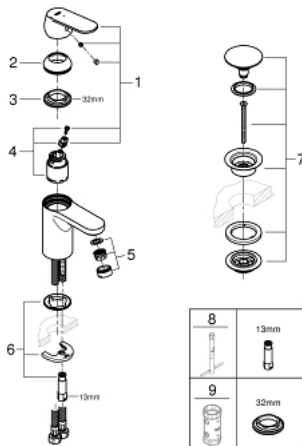

23 927 000 **EUROSMART COSMOPOLITAN BASIN MIXER 1/2"**
S-SIZE

PRODUCT DESCRIPTION

- Tyc: Chrome
- single hole installation
- metal lever
- GROHE SilkMove 35 mm ceramic cartridge
- OpenCold - cold water flow in mid-lever position
- adjustable flow rate limiter
- adjustable minimum flow rate 2.5 l/min
- temperature limiter
- GROHE LongLife finish
- GROHE EcoJoy - Less water, perfect flow
- maximum flow rate (at 3 bar): 5 l/min
- GROHE FastFixation installation system with centering support
- smooth body with push-open waste set 1 1/4"
- flexible connection hoses

23 927 000 **EUROSMART COSMOPOLITAN BASIN MIXER 1/2"**
S-SIZE

SPARE PARTS

- 1: Lever (Spare part-nr. 46828000)
 - 2: Cap (Spare part-nr. 46492000)
 - 3: Screw coupling (Spare part-nr. 46460000)
 - 4: Cartridge (Spare part-nr. 46863000)
 - 5: Mousseur (Spare part-nr. 48159000)
 - 6: Shank mounting kit (Spare part-nr. 46671000)
 - 7: Waste set with push-open plug (Spare part-nr. 65807000)
 - 8: Mounting wrench (Spare part-nr. 19017000)*
 - 9: Socket spanner (Spare part-nr. 19332000)*
- * Optional accessories