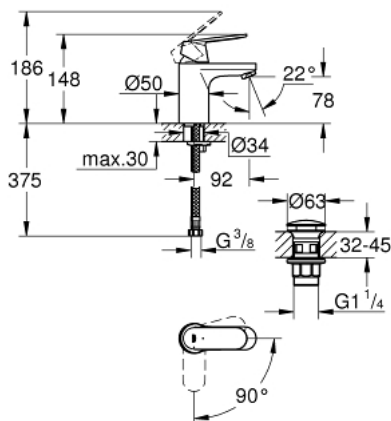

23 927 000 **EUROSMART COSMOPOLITAN BASIN MIXER 1/2"**
S-SIZE

PRODUCT DESCRIPTION

- Tyc: Chrome
- single hole installation
- metal lever
- GROHE SilkMove 35 mm ceramic cartridge
- OpenCold - cold water flow in mid-lever position
- adjustable flow rate limiter
- adjustable minimum flow rate 2.5 l/min
- temperature limiter
- GROHE LongLife finish
- GROHE EcoJoy - Less water, perfect flow
- maximum flow rate (at 3 bar): 5 l/min
- GROHE FastFixation installation system with centering support
- smooth body with push-open waste set 1 1/4"
- flexible connection hoses

23 927 000 **EUROSMART COSMOPOLITAN BASIN MIXER 1/2"**
S-SIZE

SPARE PARTS

- 1: Lever (Spare part-nr. 46828000)
 - 2: Cap (Spare part-nr. 46492000)
 - 3: Screw coupling (Spare part-nr. 46460000)
 - 4: Cartridge (Spare part-nr. 46863000)
 - 5: Mousseur (Spare part-nr. 48159000)
 - 6: Shank mounting kit (Spare part-nr. 46671000)
 - 7: Waste set with push-open plug (Spare part-nr. 65807000)
 - 8: Mounting wrench (Spare part-nr. 19017000)*
 - 9: Socket spanner (Spare part-nr. 19332000)*
- * Optional accessories