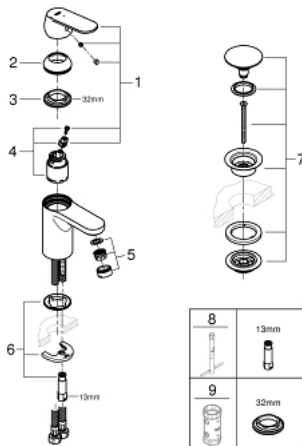

23 927 000 **EUROSMART COSMOPOLITAN BASIN MIXER 1/2"**
S-SIZE

PRODUCT DESCRIPTION

- Tyc: Chrome
- single hole installation
- metal lever
- GROHE SilkMove 35 mm ceramic cartridge
- EcoMode - cold water flow in mid-lever position saves energy
- adjustable flow rate limiter
- adjustable minimum flow rate 2.5 l/min
- temperature limiter
- GROHE LongLife finish
- GROHE EcoJoy - Less water, perfect flow
- maximum flow rate (at 3 bar): 5 l/min
- GROHE FastFixation installation system with centering support
- smooth body with push-open waste set 1 1/4"
- flexible connection hoses

23 927 000 **EUROSMART COSMOPOLITAN BASIN MIXER 1/2"**
S-SIZE

SPARE PARTS

- 1: Lever (Spare part-nr. 46828000)
 - 2: Cap (Spare part-nr. 46492000)
 - 3: Screw coupling (Spare part-nr. 46460000)
 - 4: Cartridge (Spare part-nr. 46863000)
 - 5: Mousseur (Spare part-nr. 48159000)
 - 6: Shank mounting kit (Spare part-nr. 46671000)
 - 7: Waste set with push-open plug (Spare part-nr. 65807000)
 - 8: Mounting wrench (Spare part-nr. 19017000)*
 - 9: Socket spanner (Spare part-nr. 19332000)*
- * Optional accessories