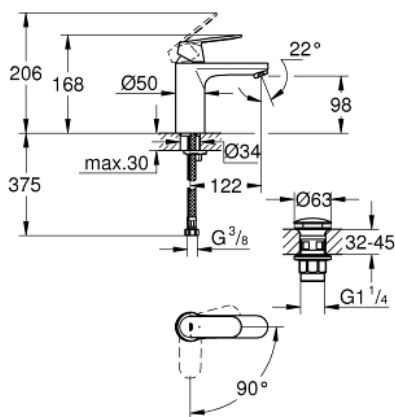

23 928 000 **EUROSMART COSMOPOLITAN BASIN MIXER 1/2"**
M-SIZE

PRODUCT DESCRIPTION

- Colour: chrome
- single hole installation
- metal lever
- GROHE SilkMove 35 mm ceramic cartridge
- EcoMode - cold water flow in mid-lever position saves energy
- adjustable flow rate limiter
- adjustable minimum flow rate 2.5 l/min
- temperature limiter
- GROHE LongLife finish
- GROHE EcoJoy - less water, perfect flow
- maximum flow rate (at 3 bar): 5 l/min
- GROHE FastFixation installation system with centering support
- smooth body with push-open waste set 1 1/4"
- flexible connection hoses

23 928 000 **EUROSMART COSMOPOLITAN BASIN MIXER 1/2"**
M-SIZE

SPARE PARTS

- 1: Lever (Spare part-nr. 46828000)
 - 2: Cap (Spare part-nr. 46492000)
 - 3: Screw coupling (Spare part-nr. 46460000)
 - 4: Cartridge (Spare part-nr. 46863000)
 - 5: Mousseur (Spare part-nr. 48159000)
 - 6: Shank mounting kit (Spare part-nr. 46671000)
 - 7: Waste set with push-open plug (Spare part-nr. 65807000)
 - 8: Mounting wrench (Spare part-nr. 19017000)*
 - 9: Socket spanner (Spare part-nr. 19332000)*
- * Optional accessories