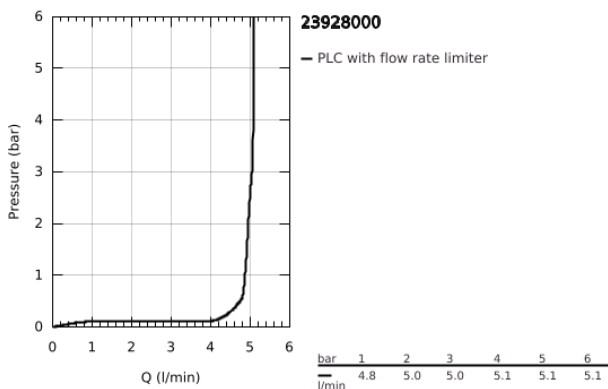

23 928 000 **EUROSMART COSMOPOLITAN BASIN MIXER 1/2"**
M-SIZE

PRODUCT DESCRIPTION

- Colour: chrome
- single hole installation
- metal lever
- GROHE SilkMove 35 mm ceramic cartridge
- EcoMode - cold water flow in mid-lever position saves energy
- adjustable flow rate limiter
- adjustable minimum flow rate 2.5 l/min
- temperature limiter
- GROHE LongLife finish
- GROHE EcoJoy - less water, perfect flow
- maximum flow rate (at 3 bar): 5 l/min
- GROHE FastFixation installation system with centering support
- smooth body with push-open waste set 1 1/4"
- flexible connection hoses

23 928 000 **EUROSMART COSMOPOLITAN BASIN MIXER 1/2"**
M-SIZE

SPARE PARTS

- 1: Lever (Spare part-nr. 46828000)
 - 2: Cap (Spare part-nr. 46492000)
 - 3: Screw coupling (Spare part-nr. 46460000)
 - 4: Cartridge (Spare part-nr. 46863000)
 - 5: Mousseur (Spare part-nr. 48159000)
 - 6: Shank mounting kit (Spare part-nr. 46671000)
 - 7: Waste set with push-open plug (Spare part-nr. 65807000)
 - 8: Mounting wrench (Spare part-nr. 19017000)*
 - 9: Socket spanner (Spare part-nr. 19332000)*
- * Optional accessories