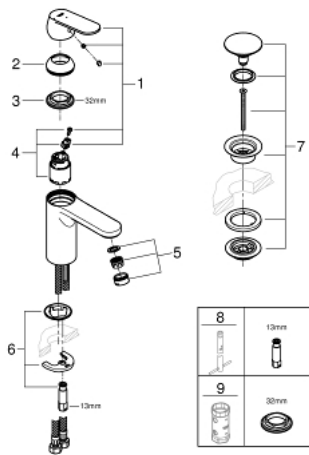

23 928 000 **EUROSMART COSMOPOLITAN BASIN MIXER 1/2"**
M-SIZE

PRODUCT DESCRIPTION

- Colour: chrome
- single hole installation
- metal lever
- GROHE SilkMove 35 mm ceramic cartridge
- EcoMode - cold water flow in mid-lever position saves energy
- adjustable flow rate limiter
- adjustable minimum flow rate 2.5 l/min
- temperature limiter
- GROHE LongLife finish
- GROHE EcoJoy - less water, perfect flow
- maximum flow rate (at 3 bar): 5 l/min
- GROHE FastFixation installation system with centering support
- smooth body with push-open waste set 1 1/4"
- flexible connection hoses

23 928 000 **EUROSMART COSMOPOLITAN BASIN MIXER 1/2"**
M-SIZE

SPARE PARTS

- 1: Lever (Spare part-nr. 46828000)
 - 2: Cap (Spare part-nr. 46492000)
 - 3: Screw coupling (Spare part-nr. 46460000)
 - 4: Cartridge (Spare part-nr. 46863000)
 - 5: Mousseur (Spare part-nr. 48159000)
 - 6: Shank mounting kit (Spare part-nr. 46671000)
 - 7: Waste set with push-open plug (Spare part-nr. 65807000)
 - 8: Mounting wrench (Spare part-nr. 19017000)*
 - 9: Socket spanner (Spare part-nr. 19332000)*
- * Optional accessories