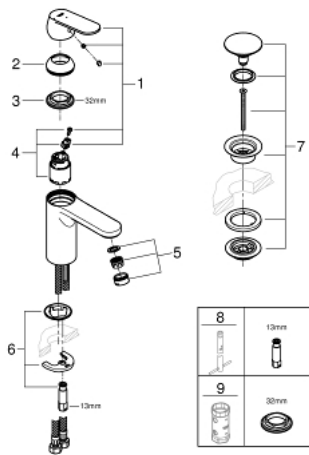

23 928 000 **EUROSMART COSMOPOLITAN BASIN MIXER 1/2"**  
**M-SIZE**

**PRODUCT DESCRIPTION**

- Colour: chrome
- single hole installation
- metal lever
- GROHE SilkMove 35 mm ceramic cartridge
- OpenCold - cold water flow in mid-lever position
- adjustable flow rate limiter
- adjustable minimum flow rate 2.5 l/min
- temperature limiter
- GROHE LongLife finish
- GROHE EcoJoy - less water, perfect flow
- maximum flow rate (at 3 bar): 5 l/min
- GROHE FastFixation installation system with centering support
- smooth body with push-open waste set 1 1/4"
- flexible connection hoses

23 928 000 **EUROSMART COSMOPOLITAN BASIN MIXER 1/2"**  
**M-SIZE**

**SPARE PARTS**

- 1: Lever (Spare part-nr. 46828000)
- 2: Cap (Spare part-nr. 46492000)
- 3: Screw coupling (Spare part-nr. 46460000)
- 4: Cartridge (Spare part-nr. 46863000)
- 5: Mousseur (Spare part-nr. 48159000)
- 6: Shank mounting kit (Spare part-nr. 46671000)
- 7: Waste set with push-open plug (Spare part-nr. 65807000)
- 8: Mounting wrench (Spare part-nr. 19017000)\*
- 9: Socket spanner (Spare part-nr. 19332000)\*
- \* Optional accessories