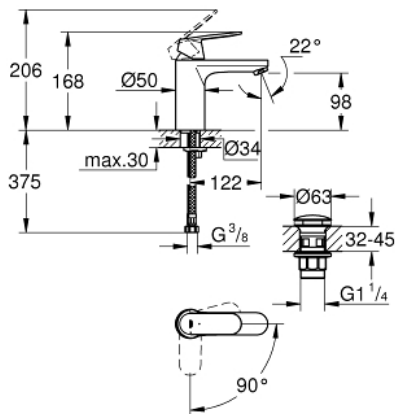

23 928 000 **EUROSMART COSMOPOLITAN BASIN MIXER 1/2"**  
**M-SIZE**

**PRODUCT DESCRIPTION**

- Colour: chrome
- single hole installation
- metal lever
- GROHE SilkMove 35 mm ceramic cartridge
- OpenCold - cold water flow in mid-lever position
- adjustable flow rate limiter
- adjustable minimum flow rate 2.5 l/min
- temperature limiter
- GROHE LongLife finish
- GROHE EcoJoy - less water, perfect flow
- maximum flow rate (at 3 bar): 5 l/min
- GROHE FastFixation installation system with centering support
- smooth body with push-open waste set 1 1/4"
- flexible connection hoses

23 928 000 **EUROSMART COSMOPOLITAN BASIN MIXER 1/2"**  
**M-SIZE**

**SPARE PARTS**

- 1: Lever (Spare part-nr. 46828000)
- 2: Cap (Spare part-nr. 46492000)
- 3: Screw coupling (Spare part-nr. 46460000)
- 4: Cartridge (Spare part-nr. 46863000)
- 5: Mousseur (Spare part-nr. 48159000)
- 6: Shank mounting kit (Spare part-nr. 46671000)
- 7: Waste set with push-open plug (Spare part-nr. 65807000)
- 8: Mounting wrench (Spare part-nr. 19017000)\*
- 9: Socket spanner (Spare part-nr. 19332000)\*
- \* Optional accessories