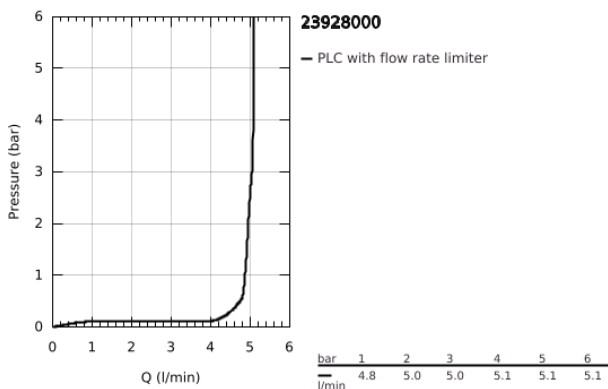

23 928 000 **EUROSMART COSMOPOLITAN BASIN MIXER 1/2"**  
**M-SIZE**

**PRODUCT DESCRIPTION**

- Colour: chrome
- single hole installation
- metal lever
- GROHE SilkMove 35 mm ceramic cartridge
- OpenCold - cold water flow in mid-lever position
- adjustable flow rate limiter
- adjustable minimum flow rate 2.5 l/min
- temperature limiter
- GROHE LongLife finish
- GROHE EcoJoy - less water, perfect flow
- maximum flow rate (at 3 bar): 5 l/min
- GROHE FastFixation installation system with centering support
- smooth body with push-open waste set 1 1/4"
- flexible connection hoses

23 928 000 **EUROSMART COSMOPOLITAN BASIN MIXER 1/2"**  
**M-SIZE**

**SPARE PARTS**

- 1: Lever (Spare part-nr. 46828000)
- 2: Cap (Spare part-nr. 46492000)
- 3: Screw coupling (Spare part-nr. 46460000)
- 4: Cartridge (Spare part-nr. 46863000)
- 5: Mousseur (Spare part-nr. 48159000)
- 6: Shank mounting kit (Spare part-nr. 46671000)
- 7: Waste set with push-open plug (Spare part-nr. 65807000)
- 8: Mounting wrench (Spare part-nr. 19017000)\*
- 9: Socket spanner (Spare part-nr. 19332000)\*
- \* Optional accessories