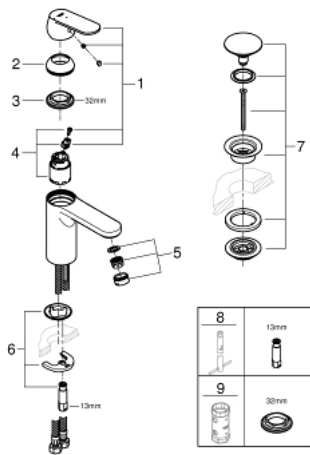

23 928 000 **EUROSMART COSMOPOLITAN BASIN MIXER 1/2"**  
**M-SIZE**

**PRODUCT DESCRIPTION**

- Tyc: Chrome
- single hole installation
- metal lever
- GROHE SilkMove 35 mm ceramic cartridge
- OpenCold - cold water flow in mid-lever position
- adjustable flow rate limiter
- adjustable minimum flow rate 2.5 l/min
- temperature limiter
- GROHE LongLife finish
- GROHE EcoJoy - Less water, perfect flow
- maximum flow rate (at 3 bar): 5 l/min
- GROHE FastFixation installation system with centering support
- smooth body with push-open waste set 1 1/4"
- flexible connection hoses

23 928 000 **EUROSMART COSMOPOLITAN BASIN MIXER 1/2"**  
**M-SIZE**

**SPARE PARTS**

- 1: Lever (Spare part-nr. 46828000)
  - 2: Cap (Spare part-nr. 46492000)
  - 3: Screw coupling (Spare part-nr. 46460000)
  - 4: Cartridge (Spare part-nr. 46863000)
  - 5: Mousseur (Spare part-nr. 48159000)
  - 6: Shank mounting kit (Spare part-nr. 46671000)
  - 7: Waste set with push-open plug (Spare part-nr. 65807000)
  - 8: Mounting wrench (Spare part-nr. 19017000)\*
  - 9: Socket spanner (Spare part-nr. 19332000)\*
- \* Optional accessories