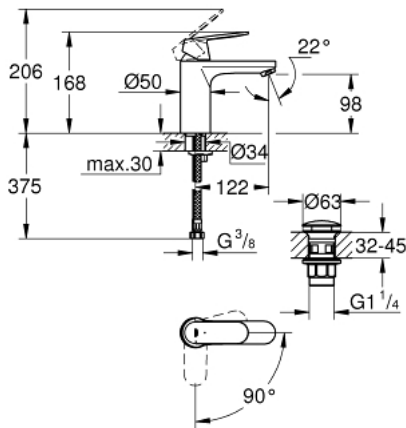

23 928 000 **EUROSMART COSMOPOLITAN BASIN MIXER 1/2"**
M-SIZE

PRODUCT DESCRIPTION

- Tyc: Chrome
- single hole installation
- metal lever
- GROHE SilkMove 35 mm ceramic cartridge
- EcoMode - cold water flow in mid-lever position saves energy
- adjustable flow rate limiter
- adjustable minimum flow rate 2.5 l/min
- temperature limiter
- GROHE LongLife finish
- GROHE EcoJoy - Less water, perfect flow
- maximum flow rate (at 3 bar): 5 l/min
- GROHE FastFixation installation system with centering support
- smooth body with push-open waste set 1 1/4"
- flexible connection hoses

23 928 000 **EUROSMART COSMOPOLITAN BASIN MIXER 1/2"**
M-SIZE

SPARE PARTS

- 1: Lever (Spare part-nr. 46828000)
 - 2: Cap (Spare part-nr. 46492000)
 - 3: Screw coupling (Spare part-nr. 46460000)
 - 4: Cartridge (Spare part-nr. 46863000)
 - 5: Mousseur (Spare part-nr. 48159000)
 - 6: Shank mounting kit (Spare part-nr. 46671000)
 - 7: Waste set with push-open plug (Spare part-nr. 65807000)
 - 8: Mounting wrench (Spare part-nr. 19017000)*
 - 9: Socket spanner (Spare part-nr. 19332000)*
- * Optional accessories