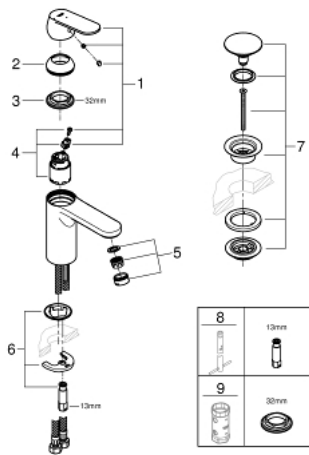

23 928 000 **EUROSMART COSMOPOLITAN BASIN MIXER 1/2"**
M-SIZE

PRODUCT DESCRIPTION

- Tyc: Chrome
- single hole installation
- metal lever
- GROHE SilkMove 35 mm ceramic cartridge
- EcoMode - cold water flow in mid-lever position saves energy
- adjustable flow rate limiter
- adjustable minimum flow rate 2.5 l/min
- temperature limiter
- GROHE LongLife finish
- GROHE EcoJoy - Less water, perfect flow
- maximum flow rate (at 3 bar): 5 l/min
- GROHE FastFixation installation system with centering support
- smooth body with push-open waste set 1 1/4"
- flexible connection hoses

23 928 000 **EUROSMART COSMOPOLITAN BASIN MIXER 1/2"**
M-SIZE

SPARE PARTS

- 1: Lever (Spare part-nr. 46828000)
 - 2: Cap (Spare part-nr. 46492000)
 - 3: Screw coupling (Spare part-nr. 46460000)
 - 4: Cartridge (Spare part-nr. 46863000)
 - 5: Mousseur (Spare part-nr. 48159000)
 - 6: Shank mounting kit (Spare part-nr. 46671000)
 - 7: Waste set with push-open plug (Spare part-nr. 65807000)
 - 8: Mounting wrench (Spare part-nr. 19017000)*
 - 9: Socket spanner (Spare part-nr. 19332000)*
- * Optional accessories