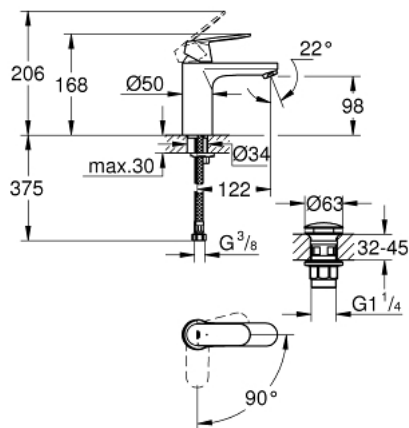

23 928 000 **EUROSMART COSMOPOLITAN BASIN MIXER 1/2"**  
**M-SIZE**

**PRODUCT DESCRIPTION**

- Tyc: Chrome
- single hole installation
- metal lever
- GROHE SilkMove 35 mm ceramic cartridge
- OpenCold - cold water flow in mid-lever position
- adjustable flow rate limiter
- adjustable minimum flow rate 2.5 l/min
- temperature limiter
- GROHE LongLife finish
- GROHE EcoJoy - Less water, perfect flow
- maximum flow rate (at 3 bar): 5 l/min
- GROHE FastFixation installation system with centering support
- smooth body with push-open waste set 1 1/4"
- flexible connection hoses

23 928 000 **EUROSMART COSMOPOLITAN BASIN MIXER 1/2"**  
**M-SIZE**

**SPARE PARTS**

- 1: Lever (Spare part-nr. 46828000)
  - 2: Cap (Spare part-nr. 46492000)
  - 3: Screw coupling (Spare part-nr. 46460000)
  - 4: Cartridge (Spare part-nr. 46863000)
  - 5: Mousseur (Spare part-nr. 48159000)
  - 6: Shank mounting kit (Spare part-nr. 46671000)
  - 7: Waste set with push-open plug (Spare part-nr. 65807000)
  - 8: Mounting wrench (Spare part-nr. 19017000)\*
  - 9: Socket spanner (Spare part-nr. 19332000)\*
- \* Optional accessories