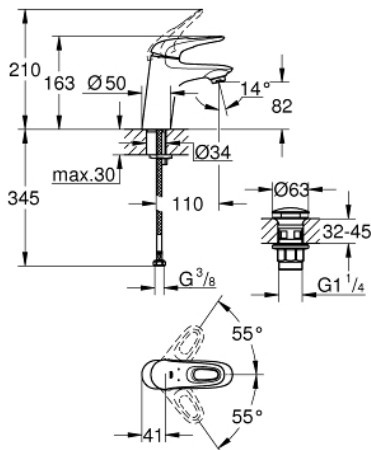

23 929 003 **EUROSTYLE BASIN MIXER 1/2"**
S-SIZE

PRODUCT DESCRIPTION

- Colour: chrome
- single hole installation
- loop metal lever
- GROHE SilkMove 35 mm ceramic cartridge
- adjustable flow rate limiter
- temperature limiter
- GROHE LongLife finish
- GROHE EcoJoy - less water, perfect flow
- maximum flow rate (at 3 bar): 5 l/min
- GROHE FastFixation rapid installation system
- smooth body with push-open waste set 1 1/4"
- flexible connection hoses

23 929 003 **EUROSTYLE BASIN MIXER 1/2"**
S-SIZE

SPARE PARTS

- 1: Lever (Spare part-nr. 46938000)
 - 2: Cap (Spare part-nr. 46492000)
 - 3: Screw coupling (Spare part-nr. 46460000)
 - 4: Cartridge (Spare part-nr. 46374000)
 - 5: Mousseur (Spare part-nr. 48159000)
 - 6: Shank mounting kit (Spare part-nr. 46671000)
 - 7: Waste set with push-open plug (Spare part-nr. 65807000)
 - 8: Socket spanner (Spare part-nr. 19332000)*
 - 9: Mounting wrench (Spare part-nr. 19017000)*
- * Optional accessories