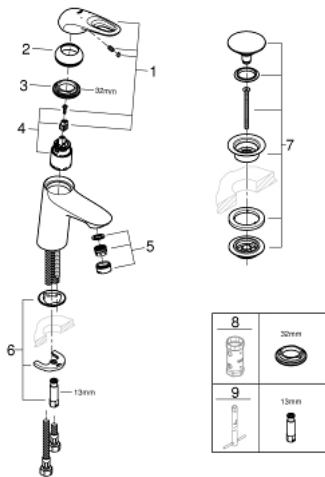

23 929 003 **EUROSTYLE BASIN MIXER 1/2"**
S-SIZE

PRODUCT DESCRIPTION

- Colour: chrome
- single hole installation
- loop metal lever
- GROHE SilkMove 35 mm ceramic cartridge
- adjustable flow rate limiter
- temperature limiter
- GROHE LongLife finish
- GROHE EcoJoy - less water, perfect flow
- maximum flow rate (at 3 bar): 5 l/min
- GROHE FastFixation rapid installation system
- smooth body with push-open waste set 1 1/4"
- flexible connection hoses

23 929 003 **EUROSTYLE BASIN MIXER 1/2"**
S-SIZE

SPARE PARTS

- 1: Lever (Spare part-nr. 46938000)
 - 2: Cap (Spare part-nr. 46492000)
 - 3: Screw coupling (Spare part-nr. 46460000)
 - 4: Cartridge (Spare part-nr. 46374000)
 - 5: Mousseur (Spare part-nr. 48159000)
 - 6: Shank mounting kit (Spare part-nr. 46671000)
 - 7: Waste set with push-open plug (Spare part-nr. 65807000)
 - 8: Socket spanner (Spare part-nr. 19332000)*
 - 9: Mounting wrench (Spare part-nr. 19017000)*
- * Optional accessories