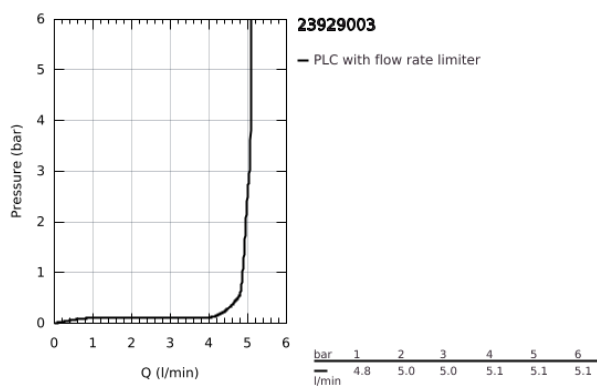

23 929 003 **EUROSTYLE BASIN MIXER 1/2"**
S-SIZE

PRODUCT DESCRIPTION

- Colour: chrome
- single hole installation
- loop metal lever
- GROHE SilkMove 35 mm ceramic cartridge
- adjustable flow rate limiter
- temperature limiter
- GROHE LongLife finish
- GROHE EcoJoy - less water, perfect flow
- maximum flow rate (at 3 bar): 5 l/min
- GROHE FastFixation rapid installation system
- smooth body with push-open waste set 1 1/4"
- flexible connection hoses

23 929 003 **EUROSTYLE BASIN MIXER 1/2"**
S-SIZE

SPARE PARTS

- 1: Lever (Spare part-nr. 46938000)
 - 2: Cap (Spare part-nr. 46492000)
 - 3: Screw coupling (Spare part-nr. 46460000)
 - 4: Cartridge (Spare part-nr. 46374000)
 - 5: Mousseur (Spare part-nr. 48159000)
 - 6: Shank mounting kit (Spare part-nr. 46671000)
 - 7: Waste set with push-open plug (Spare part-nr. 65807000)
 - 8: Socket spanner (Spare part-nr. 19332000)*
 - 9: Mounting wrench (Spare part-nr. 19017000)*
- * Optional accessories