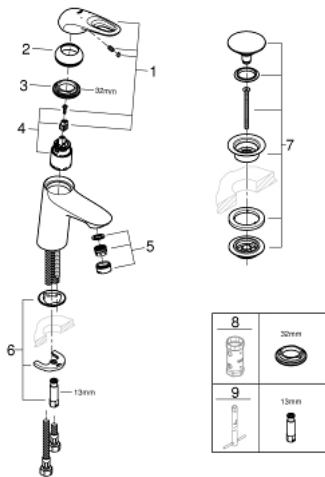

23 929 003 **EUROSTYLE BASIN MIXER 1/2"**  
**S-SIZE**

**PRODUCT DESCRIPTION**

- Tyc: Chrome
- single hole installation
- loop metal lever
- GROHE SilkMove 35 mm ceramic cartridge
- adjustable flow rate limiter
- temperature limiter
- GROHE LongLife finish
- GROHE EcoJoy - Less water, perfect flow
- maximum flow rate (at 3 bar): 5 l/min
- GROHE FastFixation rapid installation system
- smooth body with push-open waste set 1 1/4"
- flexible connection hoses

23 929 003 **EUROSTYLE BASIN MIXER 1/2"**  
**S-SIZE**

**SPARE PARTS**

- 1: Lever (Spare part-nr. 46938000)
  - 2: Cap (Spare part-nr. 46492000)
  - 3: Screw coupling (Spare part-nr. 46460000)
  - 4: Cartridge (Spare part-nr. 46374000)
  - 5: Mousseur (Spare part-nr. 48159000)
  - 6: Shank mounting kit (Spare part-nr. 46671000)
  - 7: Waste set with push-open plug (Spare part-nr. 65807000)
  - 8: Socket spanner (Spare part-nr. 19332000)\*
  - 9: Mounting wrench (Spare part-nr. 19017000)\*
- \* Optional accessories