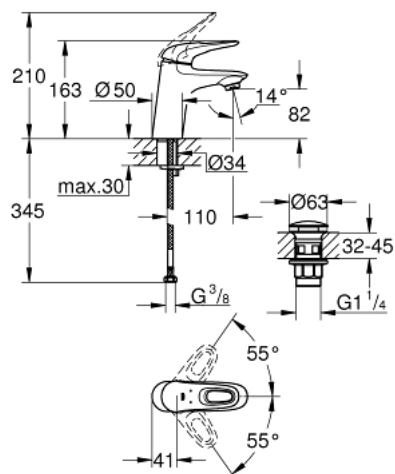

23 929 003 **EUROSTYLE BASIN MIXER 1/2"**  
**S-SIZE**

**PRODUCT DESCRIPTION**

- Tyc: Chrome
- single hole installation
- loop metal lever
- GROHE SilkMove 35 mm ceramic cartridge
- adjustable flow rate limiter
- temperature limiter
- GROHE LongLife finish
- GROHE EcoJoy - Less water, perfect flow
- maximum flow rate (at 3 bar): 5 l/min
- GROHE FastFixation rapid installation system
- smooth body with push-open waste set 1 1/4"
- flexible connection hoses

23 929 003 **EUROSTYLE BASIN MIXER 1/2"**  
**S-SIZE**

**SPARE PARTS**

- 1: Lever (Spare part-nr. 46938000)
  - 2: Cap (Spare part-nr. 46492000)
  - 3: Screw coupling (Spare part-nr. 46460000)
  - 4: Cartridge (Spare part-nr. 46374000)
  - 5: Mousseur (Spare part-nr. 48159000)
  - 6: Shank mounting kit (Spare part-nr. 46671000)
  - 7: Waste set with push-open plug (Spare part-nr. 65807000)
  - 8: Socket spanner (Spare part-nr. 19332000)\*
  - 9: Mounting wrench (Spare part-nr. 19017000)\*
- \* Optional accessories