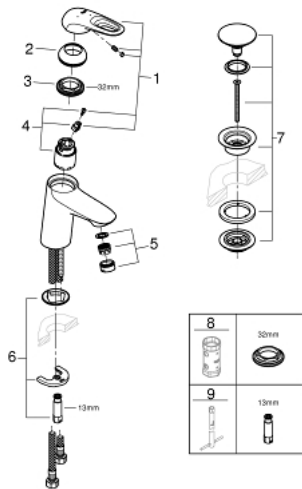

23 930 003 **EUROSTYLE BASIN MIXER 1/2"**
S-SIZE

PRODUCT DESCRIPTION

- Colour: chrome
- single hole installation
- loop metal lever
- GROHE SilkMove 35 mm ceramic cartridge
- OpenCold - cold water flow in mid-lever position
- adjustable flow rate limiter
- temperature limiter
- GROHE LongLife finish
- GROHE EcoJoy - less water, perfect flow
- maximum flow rate (at 3 bar): 5 l/min
- GROHE FastFixation rapid installation system
- smooth body with push-open waste set 1 1/4"
- flexible connection hoses

23 930 003 **EUROSTYLE BASIN MIXER 1/2"**
S-SIZE

SPARE PARTS

- 1: Lever (Spare part-nr. 46938000)
 - 2: Cap (Spare part-nr. 46492000)
 - 3: Screw coupling (Spare part-nr. 46460000)
 - 4: Cartridge (Spare part-nr. 46863000)
 - 5: Mousseur (Spare part-nr. 48159000)
 - 6: Shank mounting kit (Spare part-nr. 46671000)
 - 7: Waste set with push-open plug (Spare part-nr. 65807000)
 - 8: Socket spanner (Spare part-nr. 19332000)*
 - 9: Mounting wrench (Spare part-nr. 19017000)*
- * Optional accessories