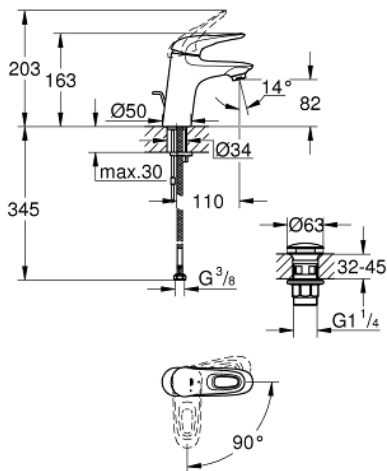

23 930 003 **EUROSTYLE BASIN MIXER 1/2"**
S-SIZE

PRODUCT DESCRIPTION

- Colour: chrome
- single hole installation
- loop metal lever
- GROHE SilkMove 35 mm ceramic cartridge
- OpenCold - cold water flow in mid-lever position
- adjustable flow rate limiter
- temperature limiter
- GROHE LongLife finish
- GROHE EcoJoy - less water, perfect flow
- maximum flow rate (at 3 bar): 5 l/min
- GROHE FastFixation rapid installation system
- smooth body with push-open waste set 1 1/4"
- flexible connection hoses

23 930 003 **EUROSTYLE BASIN MIXER 1/2"**
S-SIZE

SPARE PARTS

- 1: Lever (Spare part-nr. 46938000)
 - 2: Cap (Spare part-nr. 46492000)
 - 3: Screw coupling (Spare part-nr. 46460000)
 - 4: Cartridge (Spare part-nr. 46863000)
 - 5: Mousseur (Spare part-nr. 48159000)
 - 6: Shank mounting kit (Spare part-nr. 46671000)
 - 7: Waste set with push-open plug (Spare part-nr. 65807000)
 - 8: Socket spanner (Spare part-nr. 19332000)*
 - 9: Mounting wrench (Spare part-nr. 19017000)*
- * Optional accessories