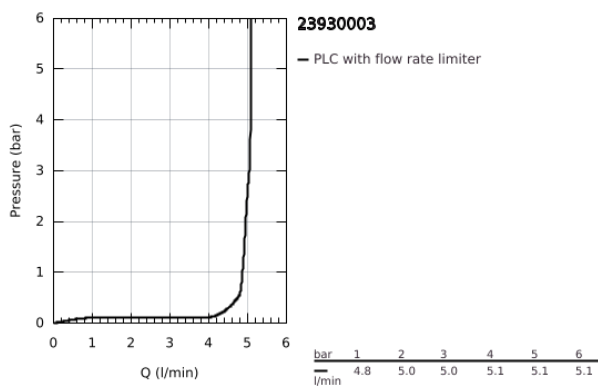

23 930 003 **EUROSTYLE BASIN MIXER 1/2"**
S-SIZE

PRODUCT DESCRIPTION

- Colour: chrome
- single hole installation
- loop metal lever
- GROHE SilkMove 35 mm ceramic cartridge
- OpenCold - cold water flow in mid-lever position
- adjustable flow rate limiter
- temperature limiter
- GROHE LongLife finish
- GROHE EcoJoy - less water, perfect flow
- maximum flow rate (at 3 bar): 5 l/min
- GROHE FastFixation rapid installation system
- smooth body with push-open waste set 1 1/4"
- flexible connection hoses

23 930 003 **EUROSTYLE BASIN MIXER 1/2"**
S-SIZE

SPARE PARTS

- 1: Lever (Spare part-nr. 46938000)
 - 2: Cap (Spare part-nr. 46492000)
 - 3: Screw coupling (Spare part-nr. 46460000)
 - 4: Cartridge (Spare part-nr. 46863000)
 - 5: Mousseur (Spare part-nr. 48159000)
 - 6: Shank mounting kit (Spare part-nr. 46671000)
 - 7: Waste set with push-open plug (Spare part-nr. 65807000)
 - 8: Socket spanner (Spare part-nr. 19332000)*
 - 9: Mounting wrench (Spare part-nr. 19017000)*
- * Optional accessories