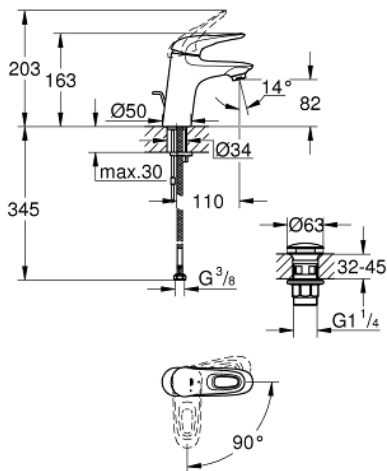

23 930 003 **EUROSTYLE BASIN MIXER 1/2"**
S-SIZE

PRODUCT DESCRIPTION

- Colour: chrome
- single hole installation
- loop metal lever
- GROHE SilkMove 35 mm ceramic cartridge
- EcoMode - cold water flow in mid-lever position saves energy
- adjustable flow rate limiter
- temperature limiter
- GROHE LongLife finish
- GROHE EcoJoy - less water, perfect flow
- maximum flow rate (at 3 bar): 5 l/min
- GROHE FastFixation rapid installation system
- smooth body with push-open waste set 1 1/4"
- flexible connection hoses

23 930 003 **EUROSTYLE BASIN MIXER 1/2"**
S-SIZE

SPARE PARTS

- 1: Lever (Spare part-nr. 46938000)
 - 2: Cap (Spare part-nr. 46492000)
 - 3: Screw coupling (Spare part-nr. 46460000)
 - 4: Cartridge (Spare part-nr. 46863000)
 - 5: Mousseur (Spare part-nr. 48159000)
 - 6: Shank mounting kit (Spare part-nr. 46671000)
 - 7: Waste set with push-open plug (Spare part-nr. 65807000)
 - 8: Socket spanner (Spare part-nr. 19332000)*
 - 9: Mounting wrench (Spare part-nr. 19017000)*
- * Optional accessories