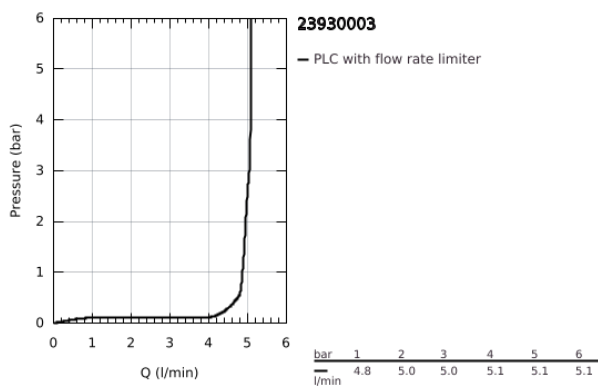

23 930 003 **EUROSTYLE BASIN MIXER 1/2"**
S-SIZE

PRODUCT DESCRIPTION

- Colour: chrome
- single hole installation
- loop metal lever
- GROHE SilkMove 35 mm ceramic cartridge
- EcoMode - cold water flow in mid-lever position saves energy
- adjustable flow rate limiter
- temperature limiter
- GROHE LongLife finish
- GROHE EcoJoy - less water, perfect flow
- maximum flow rate (at 3 bar): 5 l/min
- GROHE FastFixation rapid installation system
- smooth body with push-open waste set 1 1/4"
- flexible connection hoses

23 930 003 **EUROSTYLE BASIN MIXER 1/2"**
S-SIZE

SPARE PARTS

- 1: Lever (Spare part-nr. 46938000)
 - 2: Cap (Spare part-nr. 46492000)
 - 3: Screw coupling (Spare part-nr. 46460000)
 - 4: Cartridge (Spare part-nr. 46863000)
 - 5: Mousseur (Spare part-nr. 48159000)
 - 6: Shank mounting kit (Spare part-nr. 46671000)
 - 7: Waste set with push-open plug (Spare part-nr. 65807000)
 - 8: Socket spanner (Spare part-nr. 19332000)*
 - 9: Mounting wrench (Spare part-nr. 19017000)*
- * Optional accessories