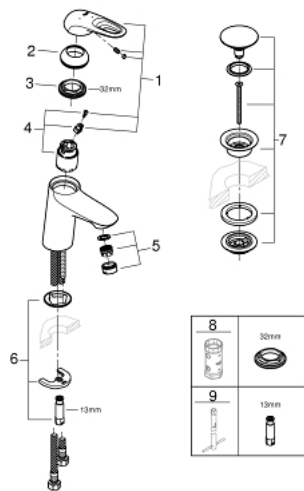

23 930 003 **EUROSTYLE BASIN MIXER 1/2"**
S-SIZE

PRODUCT DESCRIPTION

- Colour: chrome
- single hole installation
- loop metal lever
- GROHE SilkMove 35 mm ceramic cartridge
- EcoMode - cold water flow in mid-lever position saves energy
- adjustable flow rate limiter
- temperature limiter
- GROHE LongLife finish
- GROHE EcoJoy - less water, perfect flow
- maximum flow rate (at 3 bar): 5 l/min
- GROHE FastFixation rapid installation system
- smooth body with push-open waste set 1 1/4"
- flexible connection hoses

23 930 003 **EUROSTYLE BASIN MIXER 1/2"**
S-SIZE

SPARE PARTS

- 1: Lever (Spare part-nr. 46938000)
 - 2: Cap (Spare part-nr. 46492000)
 - 3: Screw coupling (Spare part-nr. 46460000)
 - 4: Cartridge (Spare part-nr. 46863000)
 - 5: Mousseur (Spare part-nr. 48159000)
 - 6: Shank mounting kit (Spare part-nr. 46671000)
 - 7: Waste set with push-open plug (Spare part-nr. 65807000)
 - 8: Socket spanner (Spare part-nr. 19332000)*
 - 9: Mounting wrench (Spare part-nr. 19017000)*
- * Optional accessories