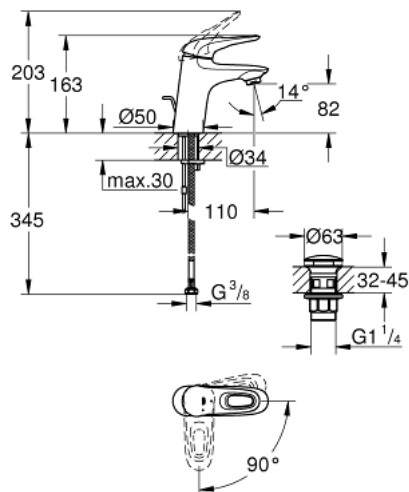

23 930 003 **EUROSTYLE BASIN MIXER 1/2"**
S-SIZE

PRODUCT DESCRIPTION

- Tyc: Chrome
- single hole installation
- loop metal lever
- GROHE SilkMove 35 mm ceramic cartridge
- OpenCold - cold water flow in mid-lever position
- adjustable flow rate limiter
- temperature limiter
- GROHE LongLife finish
- GROHE EcoJoy - Less water, perfect flow
- maximum flow rate (at 3 bar): 5 l/min
- GROHE FastFixation rapid installation system
- smooth body with push-open waste set 1 1/4"
- flexible connection hoses

23 930 003 **EUROSTYLE BASIN MIXER 1/2"**
S-SIZE

SPARE PARTS

- 1: Lever (Spare part-nr. 46938000)
 - 2: Cap (Spare part-nr. 46492000)
 - 3: Screw coupling (Spare part-nr. 46460000)
 - 4: Cartridge (Spare part-nr. 46863000)
 - 5: Mousseur (Spare part-nr. 48159000)
 - 6: Shank mounting kit (Spare part-nr. 46671000)
 - 7: Waste set with push-open plug (Spare part-nr. 65807000)
 - 8: Socket spanner (Spare part-nr. 19332000)*
 - 9: Mounting wrench (Spare part-nr. 19017000)*
- * Optional accessories