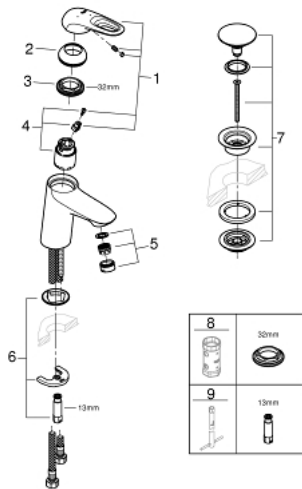

23 930 003 **EUROSTYLE BASIN MIXER 1/2"**
S-SIZE

PRODUCT DESCRIPTION

- Tyc: Chrome
- single hole installation
- loop metal lever
- GROHE SilkMove 35 mm ceramic cartridge
- OpenCold - cold water flow in mid-lever position
- adjustable flow rate limiter
- temperature limiter
- GROHE LongLife finish
- GROHE EcoJoy - Less water, perfect flow
- maximum flow rate (at 3 bar): 5 l/min
- GROHE FastFixation rapid installation system
- smooth body with push-open waste set 1 1/4"
- flexible connection hoses

23 930 003 **EUROSTYLE BASIN MIXER 1/2"**
S-SIZE

SPARE PARTS

- 1: Lever (Spare part-nr. 46938000)
 - 2: Cap (Spare part-nr. 46492000)
 - 3: Screw coupling (Spare part-nr. 46460000)
 - 4: Cartridge (Spare part-nr. 46863000)
 - 5: Mousseur (Spare part-nr. 48159000)
 - 6: Shank mounting kit (Spare part-nr. 46671000)
 - 7: Waste set with push-open plug (Spare part-nr. 65807000)
 - 8: Socket spanner (Spare part-nr. 19332000)*
 - 9: Mounting wrench (Spare part-nr. 19017000)*
- * Optional accessories