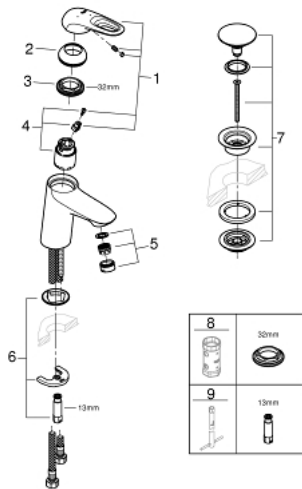

23 930 003 **EUROSTYLE BASIN MIXER 1/2"**
S-SIZE

PRODUCT DESCRIPTION

- Tyc: Chrome
- single hole installation
- loop metal lever
- GROHE SilkMove 35 mm ceramic cartridge
- EcoMode - cold water flow in mid-lever position saves energy
- adjustable flow rate limiter
- temperature limiter
- GROHE LongLife finish
- GROHE EcoJoy - Less water, perfect flow
- maximum flow rate (at 3 bar): 5 l/min
- GROHE FastFixation rapid installation system
- smooth body with push-open waste set 1 1/4"
- flexible connection hoses

23 930 003 **EUROSTYLE BASIN MIXER 1/2"**
S-SIZE

SPARE PARTS

- 1: Lever (Spare part-nr. 46938000)
 - 2: Cap (Spare part-nr. 46492000)
 - 3: Screw coupling (Spare part-nr. 46460000)
 - 4: Cartridge (Spare part-nr. 46863000)
 - 5: Mousseur (Spare part-nr. 48159000)
 - 6: Shank mounting kit (Spare part-nr. 46671000)
 - 7: Waste set with push-open plug (Spare part-nr. 65807000)
 - 8: Socket spanner (Spare part-nr. 19332000)*
 - 9: Mounting wrench (Spare part-nr. 19017000)*
- * Optional accessories