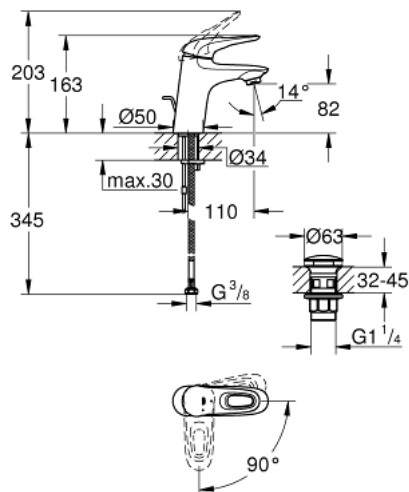

23 930 003 **EUROSTYLE BASIN MIXER 1/2"**
S-SIZE

PRODUCT DESCRIPTION

- Tyc: Chrome
- single hole installation
- loop metal lever
- GROHE SilkMove 35 mm ceramic cartridge
- EcoMode - cold water flow in mid-lever position saves energy
- adjustable flow rate limiter
- temperature limiter
- GROHE LongLife finish
- GROHE EcoJoy - Less water, perfect flow
- maximum flow rate (at 3 bar): 5 l/min
- GROHE FastFixation rapid installation system
- smooth body with push-open waste set 1 1/4"
- flexible connection hoses

23 930 003 **EUROSTYLE BASIN MIXER 1/2"**
S-SIZE

SPARE PARTS

- 1: Lever (Spare part-nr. 46938000)
 - 2: Cap (Spare part-nr. 46492000)
 - 3: Screw coupling (Spare part-nr. 46460000)
 - 4: Cartridge (Spare part-nr. 46863000)
 - 5: Mousseur (Spare part-nr. 48159000)
 - 6: Shank mounting kit (Spare part-nr. 46671000)
 - 7: Waste set with push-open plug (Spare part-nr. 65807000)
 - 8: Socket spanner (Spare part-nr. 19332000)*
 - 9: Mounting wrench (Spare part-nr. 19017000)*
- * Optional accessories