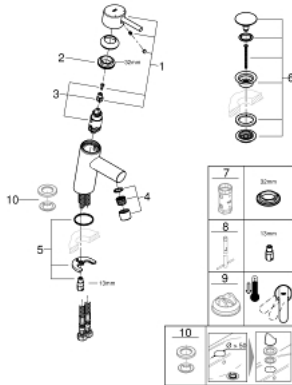

23 931 001 **CONCETTO BASIN MIXER 1/2"**
S-SIZE

PRODUCT DESCRIPTION

- Colour: chrome
- single hole installation
- metal lever
- GROHE SilkMove 28 mm ceramic cartridge
- adjustable flow rate limiter
- temperature limiter
- GROHE LongLife finish
- GROHE EcoJoy - less water, perfect flow
- maximum flow rate (at 3 bar): 5 l/min
- SpeedClean mousseur
- GROHE FastFixation installation system with centering support
- smooth body with push-open waste set 1 1/4"
- flexible connection hoses
- min. recommended pressure 1.0 bar
- noise classification I in accordance with DIN 4109

23 931 001 **CONCETTO BASIN MIXER 1/2"**
S-SIZE

SPARE PARTS

- 1: Lever (Spare part-nr. 46753000)
- 2: retaining ring (Spare part-nr. 46715000)
- 3: Cartridge (Spare part-nr. 46580000)
- 4: Mousseur (Spare part-nr. 13935000)
- 5: Shank mounting kit (Spare part-nr. 46249000)
- 6: Waste set with push-open plug (Spare part-nr. 65807000)
- 7: Socket spanner (Spare part-nr. 19332000)*
- 8: Mounting wrench (Spare part-nr. 19017000)*
- 9: Temperature limiter (Spare part-nr. 46375000)*
- 10: Base plate (Spare part-nr. 48165000)*