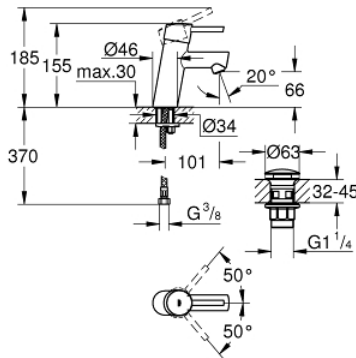

23 931 001 **CONCETTO BASIN MIXER 1/2"**
S-SIZE

PRODUCT DESCRIPTION

- Colour: chrome
- single hole installation
- metal lever
- GROHE SilkMove 28 mm ceramic cartridge
- adjustable flow rate limiter
- temperature limiter
- GROHE LongLife finish
- GROHE EcoJoy - less water, perfect flow
- maximum flow rate (at 3 bar): 5 l/min
- SpeedClean mousseur
- GROHE FastFixation installation system with centering support
- smooth body with push-open waste set 1 1/4"
- flexible connection hoses
- min. recommended pressure 1.0 bar
- noise classification I in accordance with DIN 4109

23 931 001 **CONCETTO BASIN MIXER 1/2"**
S-SIZE

SPARE PARTS

- 1: Lever (Spare part-nr. 46753000)
- 2: retaining ring (Spare part-nr. 46715000)
- 3: Cartridge (Spare part-nr. 46580000)
- 4: Mousseur (Spare part-nr. 13935000)
- 5: Shank mounting kit (Spare part-nr. 46249000)
- 6: Waste set with push-open plug (Spare part-nr. 65807000)
- 7: Socket spanner (Spare part-nr. 19332000)*
- 8: Mounting wrench (Spare part-nr. 19017000)*
- 9: Temperature limiter (Spare part-nr. 46375000)*
- 10: Base plate (Spare part-nr. 48165000)*