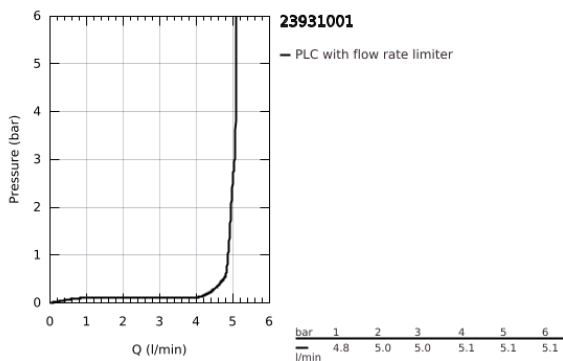

23 931 001 **CONCETTO BASIN MIXER 1/2"**
S-SIZE

PRODUCT DESCRIPTION

- Colour: chrome
- single hole installation
- metal lever
- GROHE SilkMove 28 mm ceramic cartridge
- adjustable flow rate limiter
- temperature limiter
- GROHE LongLife finish
- GROHE EcoJoy - less water, perfect flow
- maximum flow rate (at 3 bar): 5 l/min
- SpeedClean mousseur
- GROHE FastFixation installation system with centering support
- smooth body with push-open waste set 1 1/4"
- flexible connection hoses
- min. recommended pressure 1.0 bar
- noise classification I in accordance with DIN 4109

23 931 001 **CONCETTO BASIN MIXER 1/2"**
S-SIZE

SPARE PARTS

- 1: Lever (Spare part-nr. 46753000)
- 2: retaining ring (Spare part-nr. 46715000)
- 3: Cartridge (Spare part-nr. 46580000)
- 4: Mousseur (Spare part-nr. 13935000)
- 5: Shank mounting kit (Spare part-nr. 46249000)
- 6: Waste set with push-open plug (Spare part-nr. 65807000)
- 7: Socket spanner (Spare part-nr. 19332000)*
- 8: Mounting wrench (Spare part-nr. 19017000)*
- 9: Temperature limiter (Spare part-nr. 46375000)*
- 10: Base plate (Spare part-nr. 48165000)*