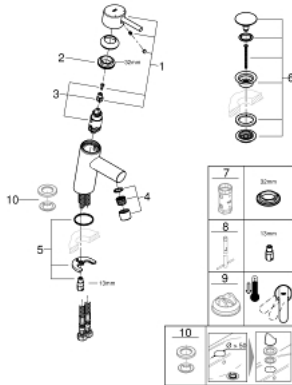

23 931 001 **CONCETTO BASIN MIXER 1/2"**
S-SIZE

PRODUCT DESCRIPTION

- Tyc: Chrome
- single hole installation
- metal lever
- GROHE SilkMove 28 mm ceramic cartridge
- adjustable flow rate limiter
- temperature limiter
- GROHE LongLife finish
- GROHE EcoJoy - Less water, perfect flow
- maximum flow rate (at 3 bar): 5 l/min
- SpeedClean mousseur
- GROHE FastFixation installation system with centering support
- smooth body with push-open waste set 1 1/4"
- flexible connection hoses
- min. recommended pressure 1.0 bar
- noise classification I in accordance with DIN 4109

23 931 001 **CONCETTO BASIN MIXER 1/2"**
S-SIZE

SPARE PARTS

- 1: Lever (Spare part-nr. 46753000)
- 2: Fitting ring (Spare part-nr. 46715000)
- 3: Cartridge (Spare part-nr. 46580000)
- 4: Mousseur (Spare part-nr. 13935000)
- 5: Shank mounting kit (Spare part-nr. 46249000)
- 6: Waste set with push-open plug (Spare part-nr. 65807000)
- 7: Socket spanner (Spare part-nr. 19332000)*
- 8: Mounting wrench (Spare part-nr. 19017000)*
- 9: Temperature limiter (Spare part-nr. 46375000)*
- 10: Base plate (Spare part-nr. 48165000)*