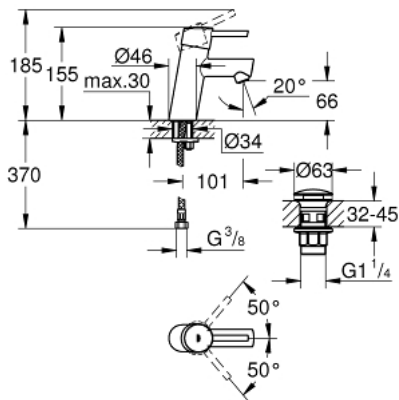

23 931 001 **CONCETTO BASIN MIXER 1/2"**
S-SIZE

PRODUCT DESCRIPTION

- Tyc: Chrome
- single hole installation
- metal lever
- GROHE SilkMove 28 mm ceramic cartridge
- adjustable flow rate limiter
- temperature limiter
- GROHE LongLife finish
- GROHE EcoJoy - Less water, perfect flow
- maximum flow rate (at 3 bar): 5 l/min
- SpeedClean mousseur
- GROHE FastFixation installation system with centering support
- smooth body with push-open waste set 1 1/4"
- flexible connection hoses
- min. recommended pressure 1.0 bar
- noise classification I in accordance with DIN 4109

23 931 001 **CONCETTO BASIN MIXER 1/2"**
S-SIZE

SPARE PARTS

- 1: Lever (Spare part-nr. 46753000)
- 2: Fitting ring (Spare part-nr. 46715000)
- 3: Cartridge (Spare part-nr. 46580000)
- 4: Mousseur (Spare part-nr. 13935000)
- 5: Shank mounting kit (Spare part-nr. 46249000)
- 6: Waste set with push-open plug (Spare part-nr. 65807000)
- 7: Socket spanner (Spare part-nr. 19332000)*
- 8: Mounting wrench (Spare part-nr. 19017000)*
- 9: Temperature limiter (Spare part-nr. 46375000)*
- 10: Base plate (Spare part-nr. 48165000)*