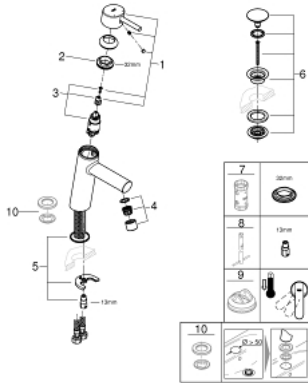

23 932 001 **CONCETTO BASIN MIXER 1/2"**
M-SIZE

PRODUCT DESCRIPTION

- Colour: chrome
- single hole installation
- metal lever
- GROHE SilkMove 28 mm ceramic cartridge
- temperature limiter
- GROHE LongLife finish
- GROHE EcoJoy - less water, perfect flow
- maximum flow rate (at 3 bar): 5 l/min
- GROHE FastFixation rapid installation system
- smooth body with push-open waste set 1 1/4"
- flexible connection hoses
- min. recommended pressure 1.0 bar

23 932 001 **CONCETTO BASIN MIXER 1/2"**
M-SIZE

SPARE PARTS

- 1: Lever (Spare part-nr. 46753000)
- 2: retaining ring (Spare part-nr. 46715000)
- 3: Cartridge (Spare part-nr. 46580000)
- 4: Mousseur (Spare part-nr. 13935000)
- 5: Shank mounting kit (Spare part-nr. 46249000)
- 6: Waste set with push-open plug (Spare part-nr. 65807000)
- 7: Socket spanner (Spare part-nr. 19332000)*
- 8: Mounting wrench (Spare part-nr. 19017000)*
- 9: Temperature limiter (Spare part-nr. 46375000)*
- 10: Base plate (Spare part-nr. 48165000)*