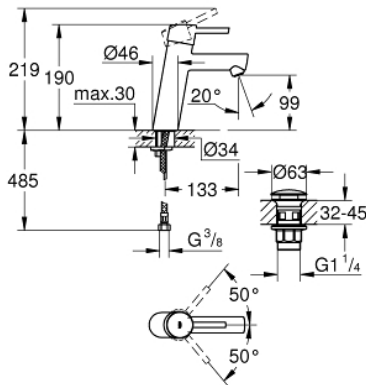

23 932 001 **CONCETTO BASIN MIXER 1/2"**
M-SIZE

PRODUCT DESCRIPTION

- Colour: chrome
- single hole installation
- metal lever
- GROHE SilkMove 28 mm ceramic cartridge
- temperature limiter
- GROHE LongLife finish
- GROHE EcoJoy - less water, perfect flow
- maximum flow rate (at 3 bar): 5 l/min
- GROHE FastFixation rapid installation system
- smooth body with push-open waste set 1 1/4"
- flexible connection hoses
- min. recommended pressure 1.0 bar

23 932 001 **CONCETTO BASIN MIXER 1/2"**
M-SIZE

SPARE PARTS

- 1: Lever (Spare part-nr. 46753000)
- 2: retaining ring (Spare part-nr. 46715000)
- 3: Cartridge (Spare part-nr. 46580000)
- 4: Mousseur (Spare part-nr. 13935000)
- 5: Shank mounting kit (Spare part-nr. 46249000)
- 6: Waste set with push-open plug (Spare part-nr. 65807000)
- 7: Socket spanner (Spare part-nr. 19332000)*
- 8: Mounting wrench (Spare part-nr. 19017000)*
- 9: Temperature limiter (Spare part-nr. 46375000)*
- 10: Base plate (Spare part-nr. 48165000)*