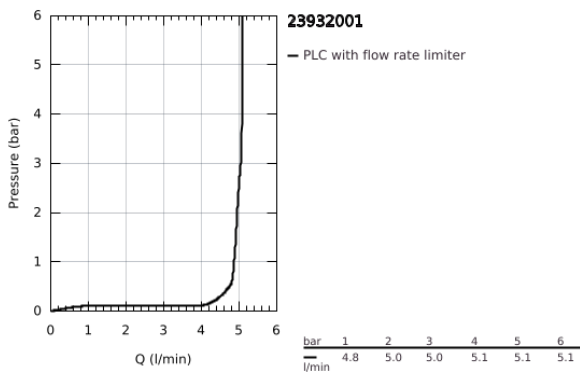

23 932 001 **CONCETTO BASIN MIXER 1/2"**
M-SIZE

PRODUCT DESCRIPTION

- Colour: chrome
- single hole installation
- metal lever
- GROHE SilkMove 28 mm ceramic cartridge
- temperature limiter
- GROHE LongLife finish
- GROHE EcoJoy - less water, perfect flow
- maximum flow rate (at 3 bar): 5 l/min
- GROHE FastFixation rapid installation system
- smooth body with push-open waste set 1 1/4"
- flexible connection hoses
- min. recommended pressure 1.0 bar

23 932 001 **CONCETTO BASIN MIXER 1/2"**
M-SIZE

SPARE PARTS

- 1: Lever (Spare part-nr. 46753000)
- 2: retaining ring (Spare part-nr. 46715000)
- 3: Cartridge (Spare part-nr. 46580000)
- 4: Mousseur (Spare part-nr. 13935000)
- 5: Shank mounting kit (Spare part-nr. 46249000)
- 6: Waste set with push-open plug (Spare part-nr. 65807000)
- 7: Socket spanner (Spare part-nr. 19332000)*
- 8: Mounting wrench (Spare part-nr. 19017000)*
- 9: Temperature limiter (Spare part-nr. 46375000)*
- 10: Base plate (Spare part-nr. 48165000)*