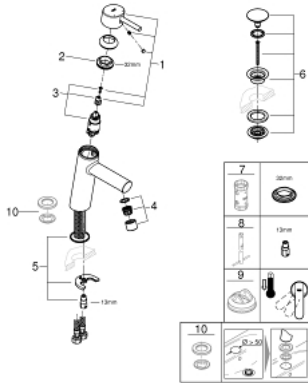

23 932 001 **CONCETTO BASIN MIXER 1/2"**
M-SIZE

PRODUCT DESCRIPTION

- Tyc: Chrome
- single hole installation
- metal lever
- GROHE SilkMove 28 mm ceramic cartridge
- temperature limiter
- GROHE LongLife finish
- GROHE EcoJoy - Less water, perfect flow
- maximum flow rate (at 3 bar): 5 l/min
- GROHE FastFixation rapid installation system
- smooth body with push-open waste set 1 1/4"
- flexible connection hoses
- min. recommended pressure 1.0 bar

23 932 001 **CONCETTO BASIN MIXER 1/2"**
M-SIZE

SPARE PARTS

- 1: Lever (Spare part-nr. 46753000)
- 2: Fitting ring (Spare part-nr. 46715000)
- 3: Cartridge (Spare part-nr. 46580000)
- 4: Mousseur (Spare part-nr. 13935000)
- 5: Shank mounting kit (Spare part-nr. 46249000)
- 6: Waste set with push-open plug (Spare part-nr. 65807000)
- 7: Socket spanner (Spare part-nr. 19332000)*
- 8: Mounting wrench (Spare part-nr. 19017000)*
- 9: Temperature limiter (Spare part-nr. 46375000)*
- 10: Base plate (Spare part-nr. 48165000)*