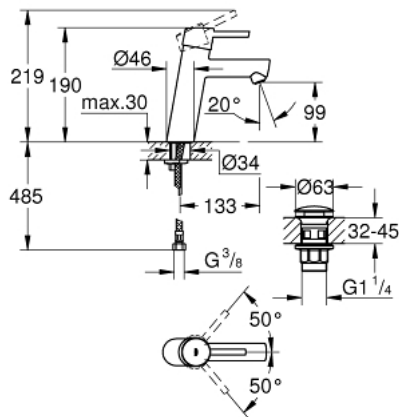

23 932 001 **CONCETTO BASIN MIXER 1/2"**
M-SIZE

PRODUCT DESCRIPTION

- Tyc: Chrome
- single hole installation
- metal lever
- GROHE SilkMove 28 mm ceramic cartridge
- temperature limiter
- GROHE LongLife finish
- GROHE EcoJoy - Less water, perfect flow
- maximum flow rate (at 3 bar): 5 l/min
- GROHE FastFixation rapid installation system
- smooth body with push-open waste set 1 1/4"
- flexible connection hoses
- min. recommended pressure 1.0 bar

23 932 001 **CONCETTO BASIN MIXER 1/2"**
M-SIZE

SPARE PARTS

- 1: Lever (Spare part-nr. 46753000)
- 2: Fitting ring (Spare part-nr. 46715000)
- 3: Cartridge (Spare part-nr. 46580000)
- 4: Mousseur (Spare part-nr. 13935000)
- 5: Shank mounting kit (Spare part-nr. 46249000)
- 6: Waste set with push-open plug (Spare part-nr. 65807000)
- 7: Socket spanner (Spare part-nr. 19332000)*
- 8: Mounting wrench (Spare part-nr. 19017000)*
- 9: Temperature limiter (Spare part-nr. 46375000)*
- 10: Base plate (Spare part-nr. 48165000)*