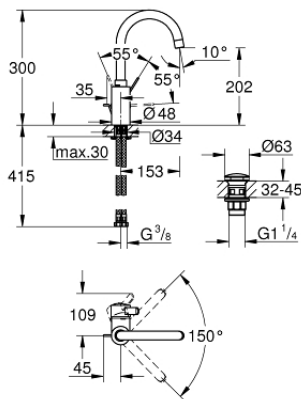

23 933 001 EUROSMART COSMOPOLITAN SINGLE-LEVER BASIN MIXER 1/2" L-SIZE

PRODUCT DESCRIPTION

- Colour: chrome
- single hole installation
- metal lever
- covered lever fixing
- GROHE SilkMove 35 mm ceramic cartridge
- adjustable flow rate limiter
- GROHE LongLife finish
- GROHE EcoJoy - less water, perfect flow
- maximum flow rate (at 3 bar): 5 l/min
- Protected Water Ways no contact of water with lead or nickel inside the tap
- GROHE FastFixation installation system
- mousseur
- swivel tubular spout with stop limiter
- smooth body with push-open waste set 1 1/4"
- flexible connection hoses
- optional temperature limiter ref. no. 46 375

23 933 001 **EUROSMART COSMOPOLITAN SINGLE-LEVER BASIN MIXER 1/2" L-SIZE**

SPARE PARTS

- 1: Lever (Spare part-nr. 46683000)
- 2: Cartridge (Spare part-nr. 46374000)
- 3: Mousseur (Spare part-nr. 48418000)
- 4: Shank mounting kit (Spare part-nr. 46671000)
- 5: Waste set with push-open plug (Spare part-nr. 65807000)
- 6: Socket spanner (Spare part-nr. 19332000)*
- 7: Mounting wrench (Spare part-nr. 19017000)*