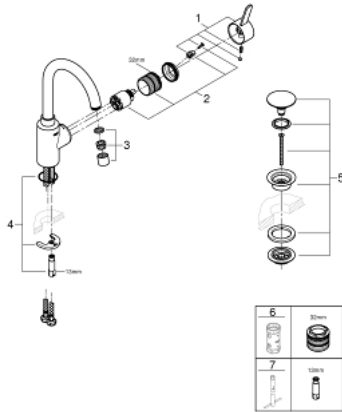

23 933 001 EUROSMART COSMOPOLITAN SINGLE-LEVER BASIN MIXER 1/2" L-SIZE

PRODUCT DESCRIPTION

- Colour: chrome
- single hole installation
- metal lever
- covered lever fixing
- GROHE SilkMove 35 mm ceramic cartridge
- adjustable flow rate limiter
- GROHE LongLife finish
- GROHE EcoJoy - less water, perfect flow
- maximum flow rate (at 3 bar): 5 l/min
- Protected Water Ways no contact of water with lead or nickel inside the tap
- GROHE FastFixation installation system
- mousseur
- swivel tubular spout with stop limiter
- smooth body with push-open waste set 1 1/4"
- flexible connection hoses
- optional temperature limiter ref. no. 46 375

23 933 001 **EUROSMART COSMOPOLITAN SINGLE-LEVER BASIN MIXER 1/2" L-SIZE**

SPARE PARTS

- 1: Lever (Spare part-nr. 46683000)
- 2: Cartridge (Spare part-nr. 46374000)
- 3: Mousseur (Spare part-nr. 48418000)
- 4: Shank mounting kit (Spare part-nr. 46671000)
- 5: Waste set with push-open plug (Spare part-nr. 65807000)
- 6: Socket spanner (Spare part-nr. 19332000)*
- 7: Mounting wrench (Spare part-nr. 19017000)*