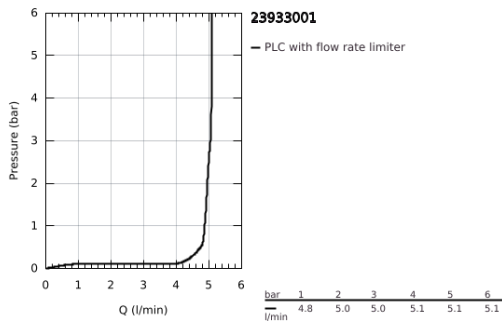

23 933 001 EUROSMART COSMOPOLITAN SINGLE-LEVER BASIN MIXER 1/2" L-SIZE

PRODUCT DESCRIPTION

- Colour: chrome
- single hole installation
- metal lever
- covered lever fixing
- GROHE SilkMove 35 mm ceramic cartridge
- adjustable flow rate limiter
- GROHE LongLife finish
- GROHE EcoJoy - less water, perfect flow
- maximum flow rate (at 3 bar): 5 l/min
- Protected Water Ways no contact of water with lead or nickel inside the tap
- GROHE FastFixation installation system
- mousseur
- swivel tubular spout with stop limiter
- smooth body with push-open waste set 1 1/4"
- flexible connection hoses
- optional temperature limiter ref. no. 46 375

23 933 001 **EUROSMART COSMOPOLITAN SINGLE-LEVER BASIN MIXER 1/2" L-SIZE**

SPARE PARTS

- 1: Lever (Spare part-nr. 46683000)
- 2: Cartridge (Spare part-nr. 46374000)
- 3: Mousseur (Spare part-nr. 48418000)
- 4: Shank mounting kit (Spare part-nr. 46671000)
- 5: Waste set with push-open plug (Spare part-nr. 65807000)
- 6: Socket spanner (Spare part-nr. 19332000)*
- 7: Mounting wrench (Spare part-nr. 19017000)*