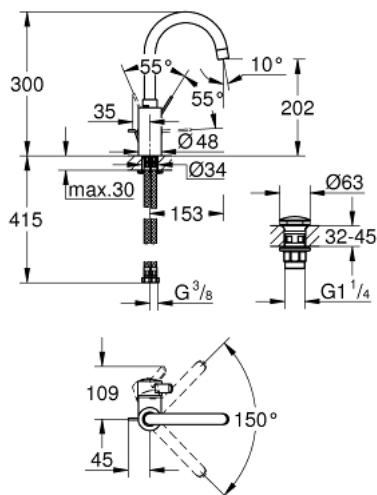

23 933 001 **EUROSMART COSMOPOLITAN SINGLE-LEVER BASIN MIXER 1/2"**
L-SIZE

PRODUCT DESCRIPTION

- Tyc: Chrome
- single hole installation
- metal lever
- covered lever fixing
- GROHE SilkMove 35 mm ceramic cartridge
- adjustable flow rate limiter
- GROHE LongLife finish
- GROHE EcoJoy - Less water, perfect flow
- maximum flow rate (at 3 bar): 5 l/min
- Protected Water Ways no contact of water with lead or nickel inside the tap
- GROHE FastFixation installation system
- mousseur
- swivel tubular spout with stop limiter
- smooth body with push-open waste set 1 1/4"
- flexible connection hoses
- optional temperature limiter ref. no. 46 375

23 933 001 **EUROSMART COSMOPOLITAN SINGLE-LEVER BASIN MIXER 1/2"**
L-SIZE

SPARE PARTS

- 1: Lever (Spare part-nr. 46683000)
- 2: Cartridge (Spare part-nr. 46374000)
- 3: Mousseur (Spare part-nr. 48418000)
- 4: Shank mounting kit (Spare part-nr. 46671000)
- 5: Waste set with push-open plug (Spare part-nr. 65807000)
- 6: Socket spanner (Spare part-nr. 19332000)*
- 7: Mounting wrench (Spare part-nr. 19017000)*