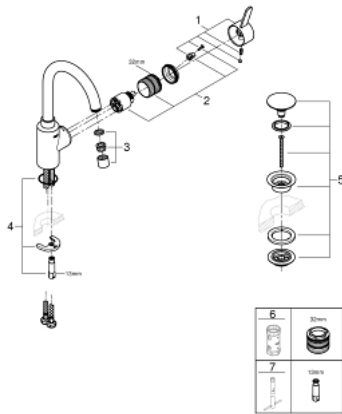

23 933 001 **EUROSMART COSMOPOLITAN SINGLE-LEVER BASIN MIXER 1/2"**
L-SIZE

PRODUCT DESCRIPTION

- Tyc: Chrome
- single hole installation
- metal lever
- covered lever fixing
- GROHE SilkMove 35 mm ceramic cartridge
- adjustable flow rate limiter
- GROHE LongLife finish
- GROHE EcoJoy - Less water, perfect flow
- maximum flow rate (at 3 bar): 5 l/min
- Protected Water Ways no contact of water with lead or nickel inside the tap
- GROHE FastFixation installation system
- mousseur
- swivel tubular spout with stop limiter
- smooth body with push-open waste set 1 1/4"
- flexible connection hoses
- optional temperature limiter ref. no. 46 375

23 933 001 **EUROSMART COSMOPOLITAN SINGLE-LEVER BASIN MIXER 1/2"**
L-SIZE

SPARE PARTS

- 1: Lever (Spare part-nr. 46683000)
- 2: Cartridge (Spare part-nr. 46374000)
- 3: Mousseur (Spare part-nr. 48418000)
- 4: Shank mounting kit (Spare part-nr. 46671000)
- 5: Waste set with push-open plug (Spare part-nr. 65807000)
- 6: Socket spanner (Spare part-nr. 19332000)*
- 7: Mounting wrench (Spare part-nr. 19017000)*